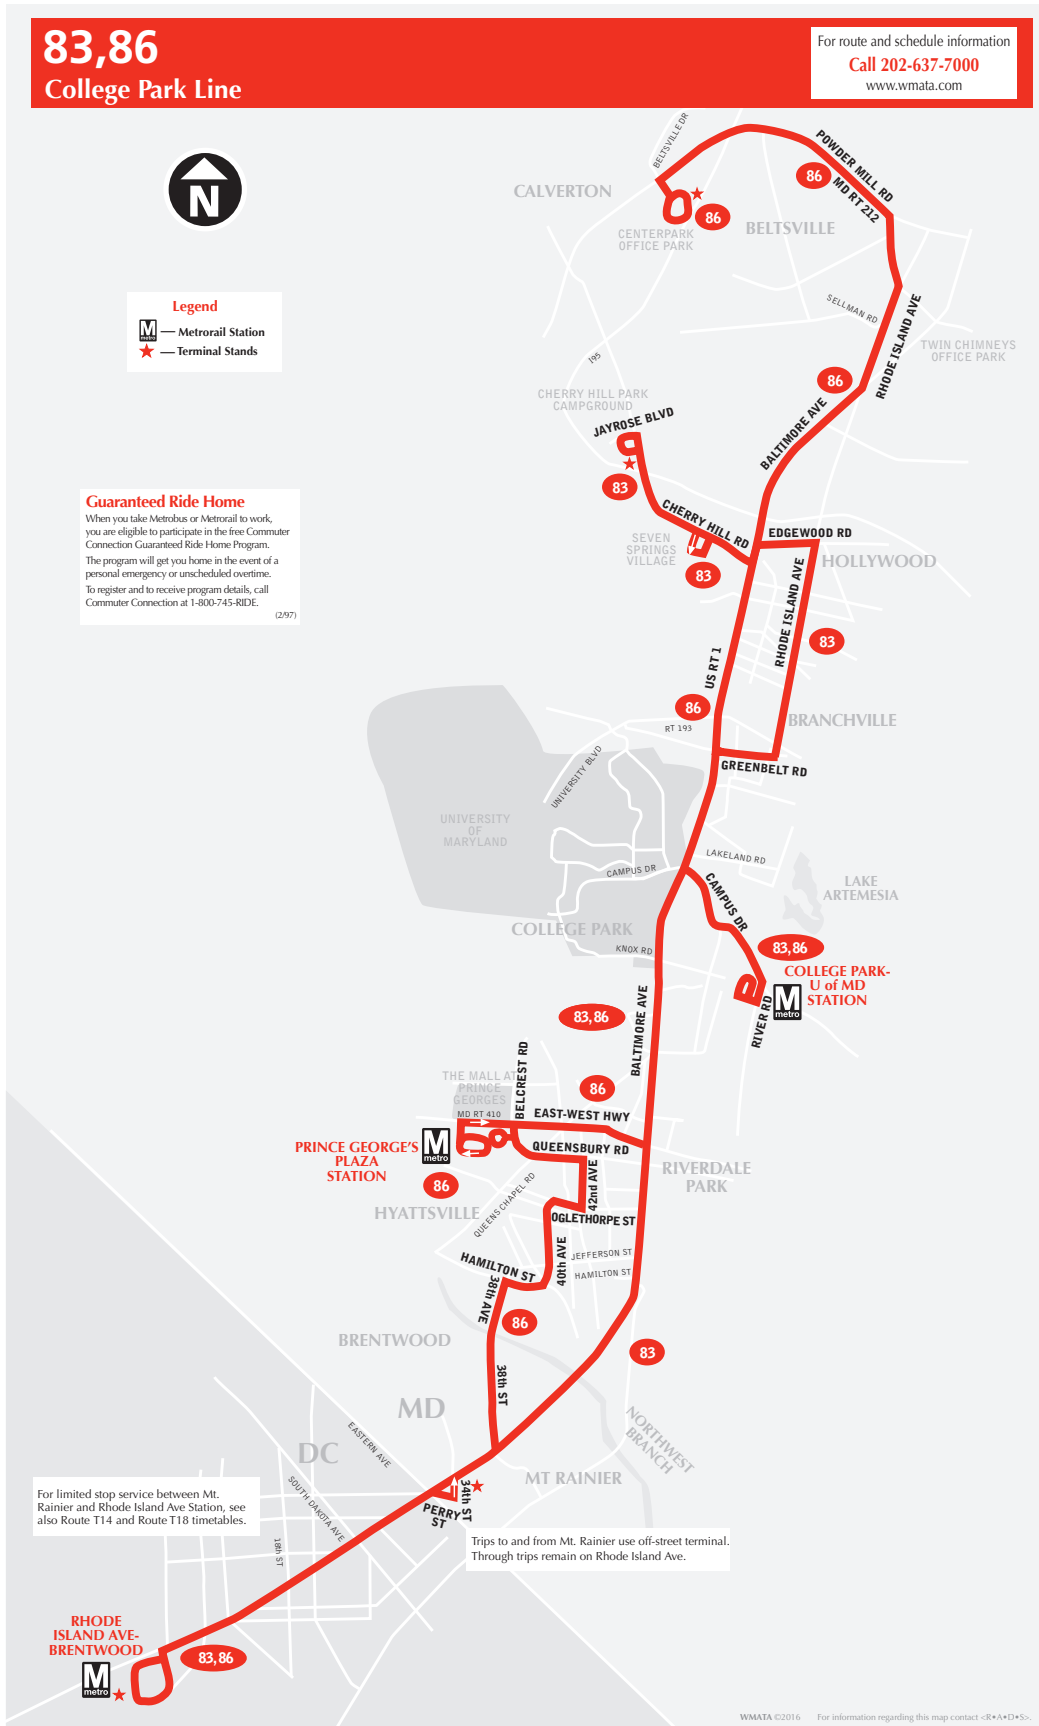

83,86

College Park Line

Effective Sunday, September 5, 2021

A partir del domingo, 5 de septiembre de 2021

▶ Southbound To Rhode Island Avenue station

Monday thru Friday —
De Lunes a viernes