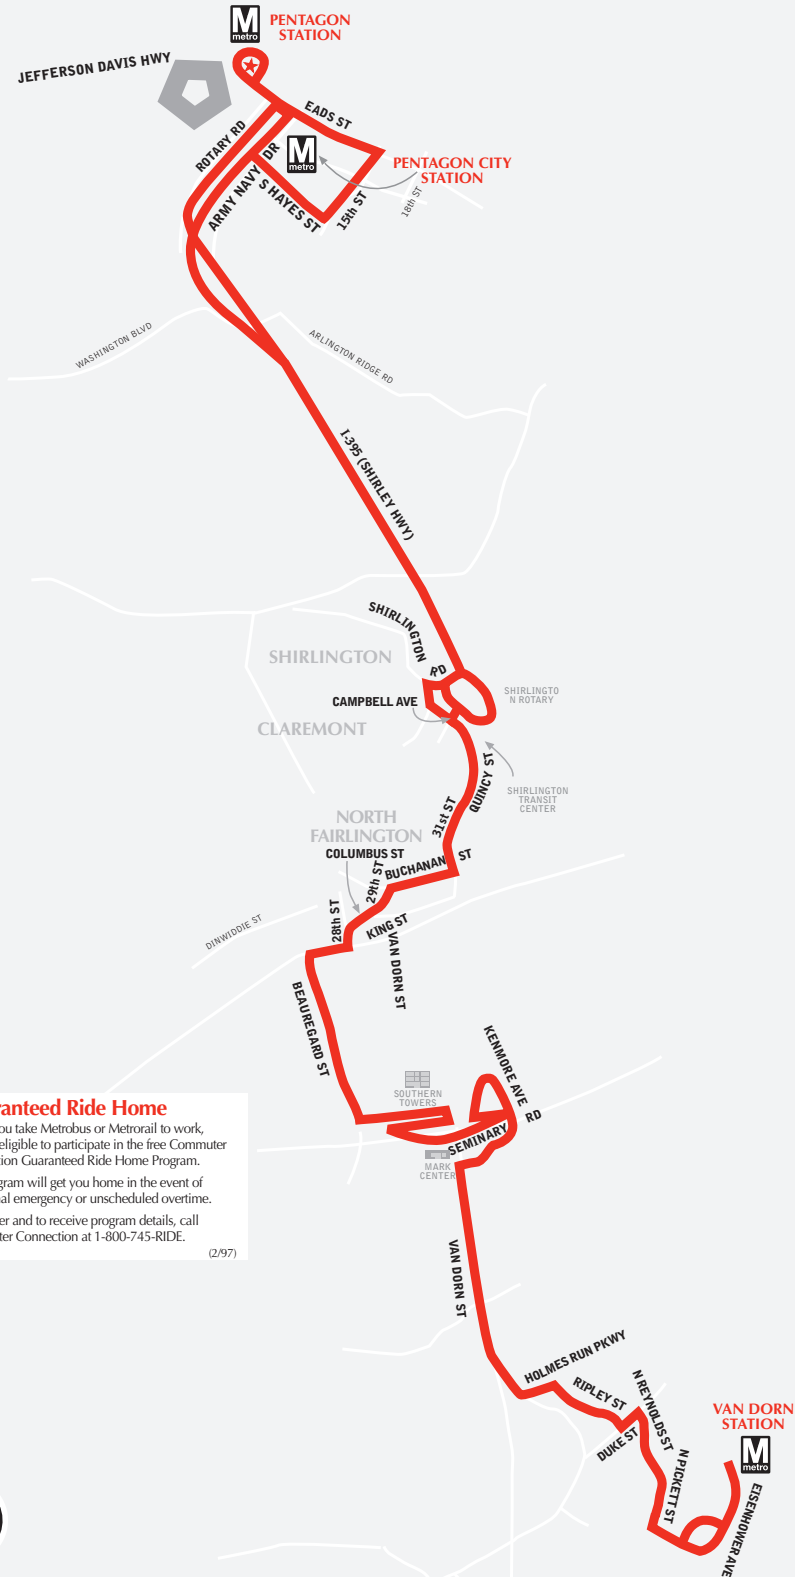

7A

Landmark-North Fairlington Line

Effective Sunday, December 26, 2021

A partir del domingo, 26 de diciembre de 2021

7A Landmark-North Fairlington Line

For route and schedule information
Call 202-637-7000
www.wmata.com

Guaranteed Ride Home
When you take Metrobus or Metrorail to work, you are eligible to participate in the free Commuter Connection Guaranteed Ride Home Program. The program will get you home in the event of a personal emergency or unscheduled overtime. To register and to receive program details, call Commuter Connection at 1-800-745-RIDE. (2/97)