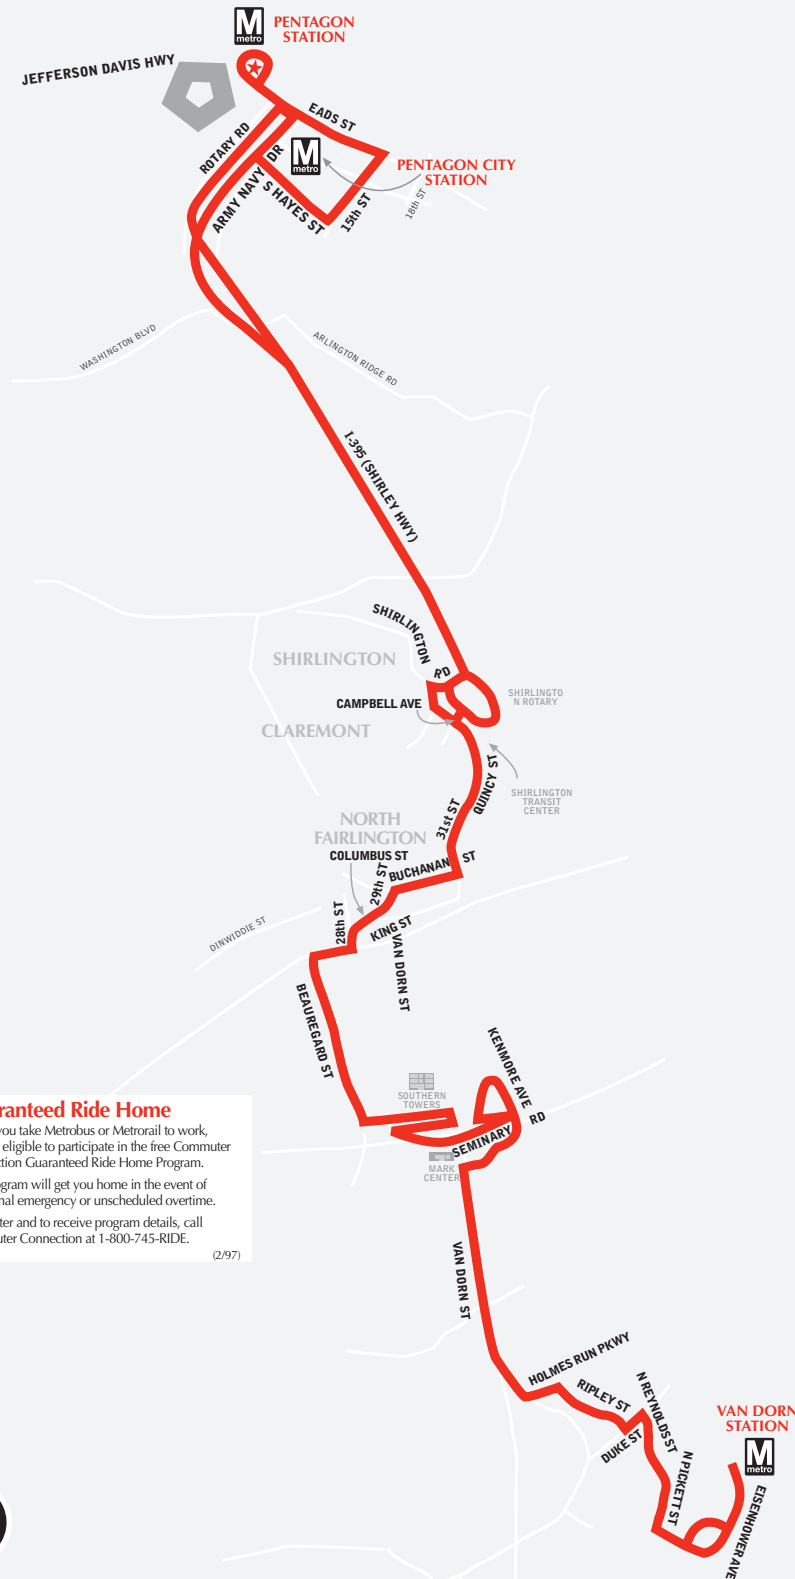

English-Español

Effective 9-5-21

7A

Landmark-North Fairlington Line

metrobus

Serves these locations-
Brinda servicio a estas ubicaciones

- Van Dorn St station
- Landmark (neighborhood)
- Seminary Valley
- Brookville
- Seminary Hills Apartments
- Seminary Towers
- Southern Towers
- North Fairlington
- Shirlington Transit Station
- Pentagon City station
- Pentagon station

Effective Sunday, September 5, 2021

A partir del domingo, 5 de septiembre de 2021

7A Landmark-North Fairlington Line

For route and schedule information
Call 202-637-7000
www.wmata.com

▶ Northbound to Pentagon station