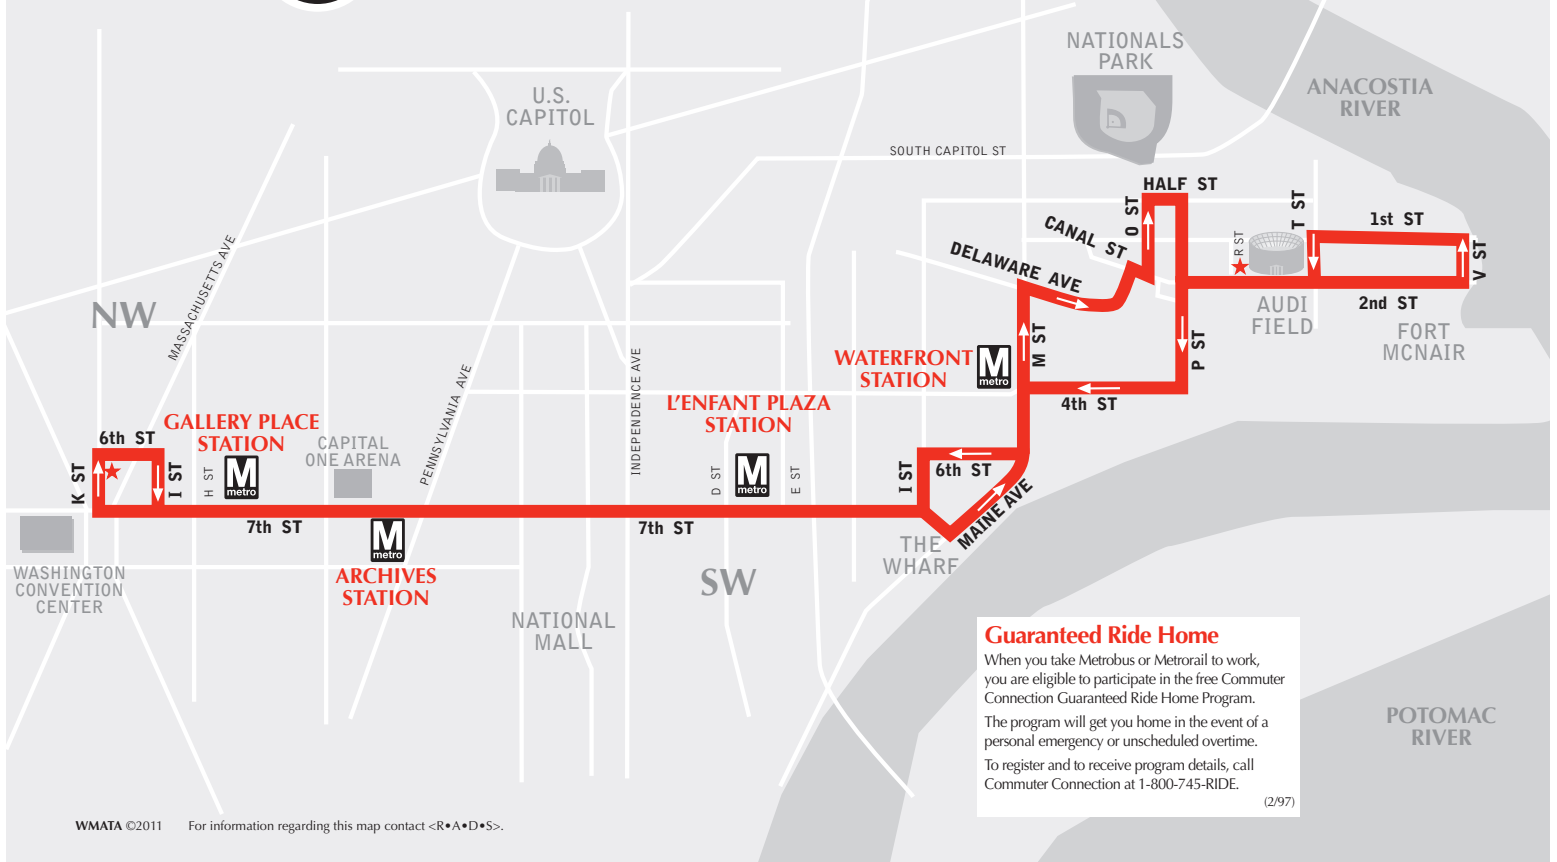

74

Convention Center-Southwest Waterfront Line

Effective Sunday, March 14, 2021

A partir del domingo, 14 de marzo de 2021

74

Convention Center-Southwest Waterfront

For route and schedule information

Call 202-637-7000

www.wmata.com

Legend

- Metrorail Station
- Terminal Stands

Guaranteed Ride Home

When you take Metrobus or Metrorail to work, you are eligible to participate in the free Commuter Connection Guaranteed Ride Home Program.

The program will get you home in the event of a personal emergency or unscheduled overtime.

To register and to receive program details, call Commuter Connection at 1-800-745-RIDE.

(2/97)