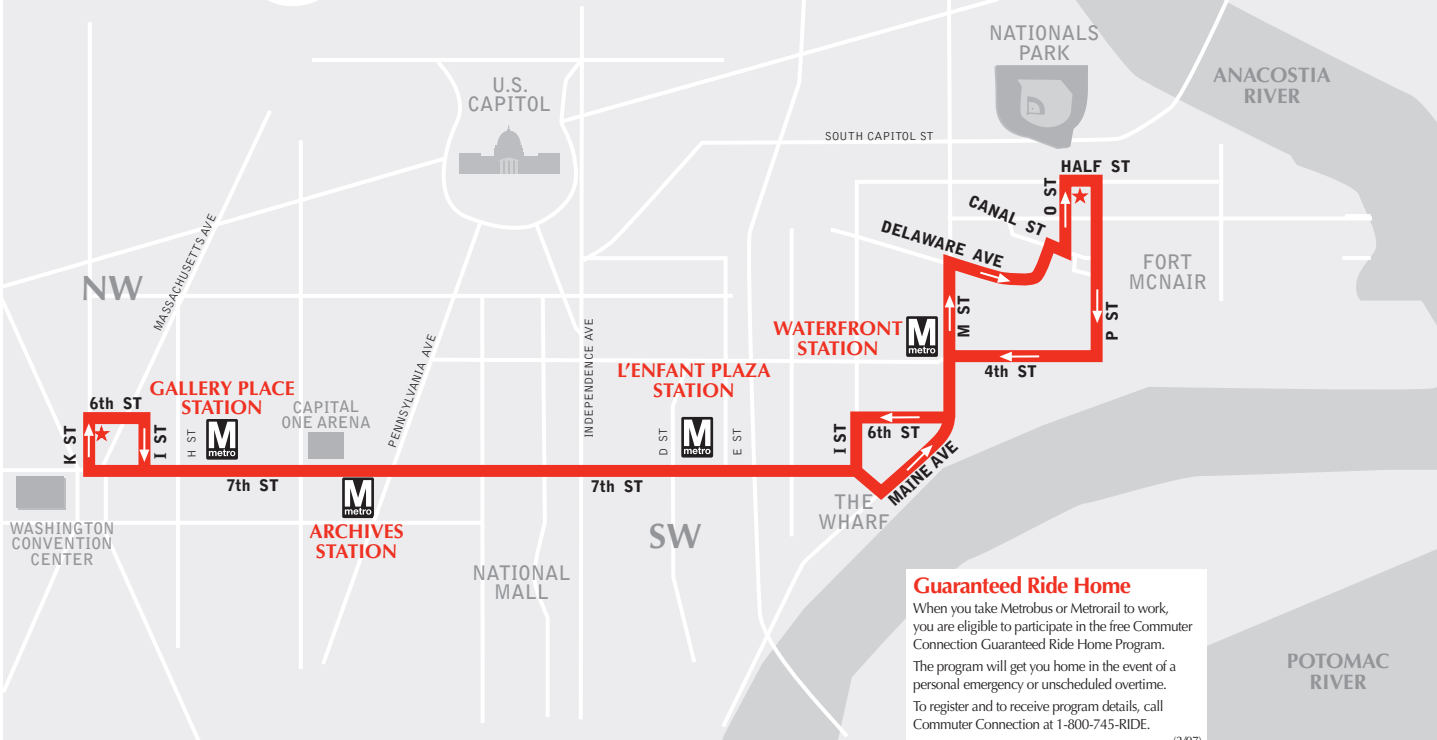

74

Convention Center-Southwest Waterfront

For route and schedule information

Call 202-637-7000

www.wmata.com

Legend

- Metrorail Station
- Terminal Stands

Guaranteed Ride Home

When you take Metrobus or Metrorail to work, you are eligible to participate in the free Commuter Connection Guaranteed Ride Home Program. The program will get you home in the event of a personal emergency or unscheduled overtime. To register and to receive program details, call Commuter Connection at 1-800-745-RIDE.

(2/97)