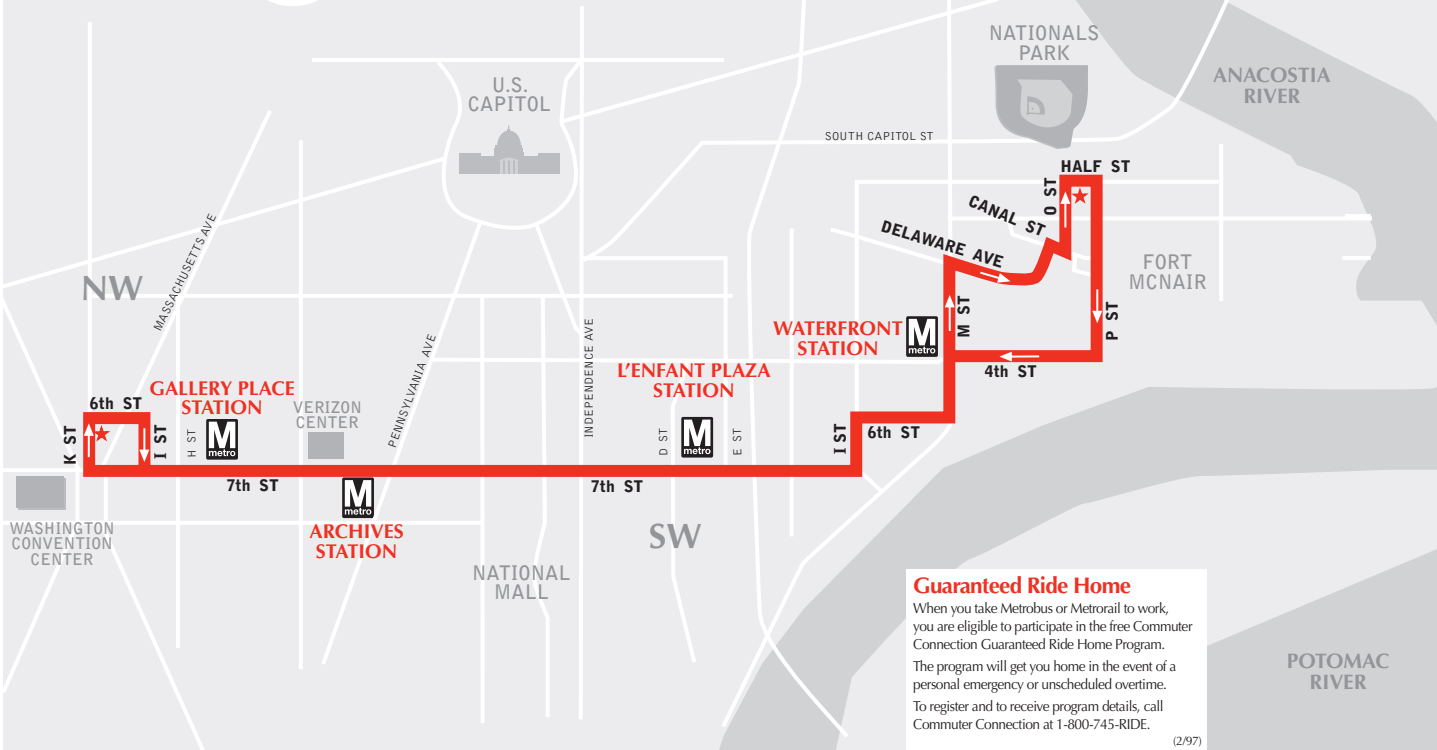

74

Convention Center-Southwest Waterfront

For route and schedule information

Call 202-637-7000

www.wmata.com

Legend

- Metrorail Station
- Terminal Stands

Guaranteed Ride Home

When you take Metrobus or Metrorail to work, you are eligible to participate in the free Commuter Connection Guaranteed Ride Home Program. The program will get you home in the event of a personal emergency or unscheduled overtime. To register and to receive program details, call Commuter Connection at 1-800-745-RIDE.

(2/97)