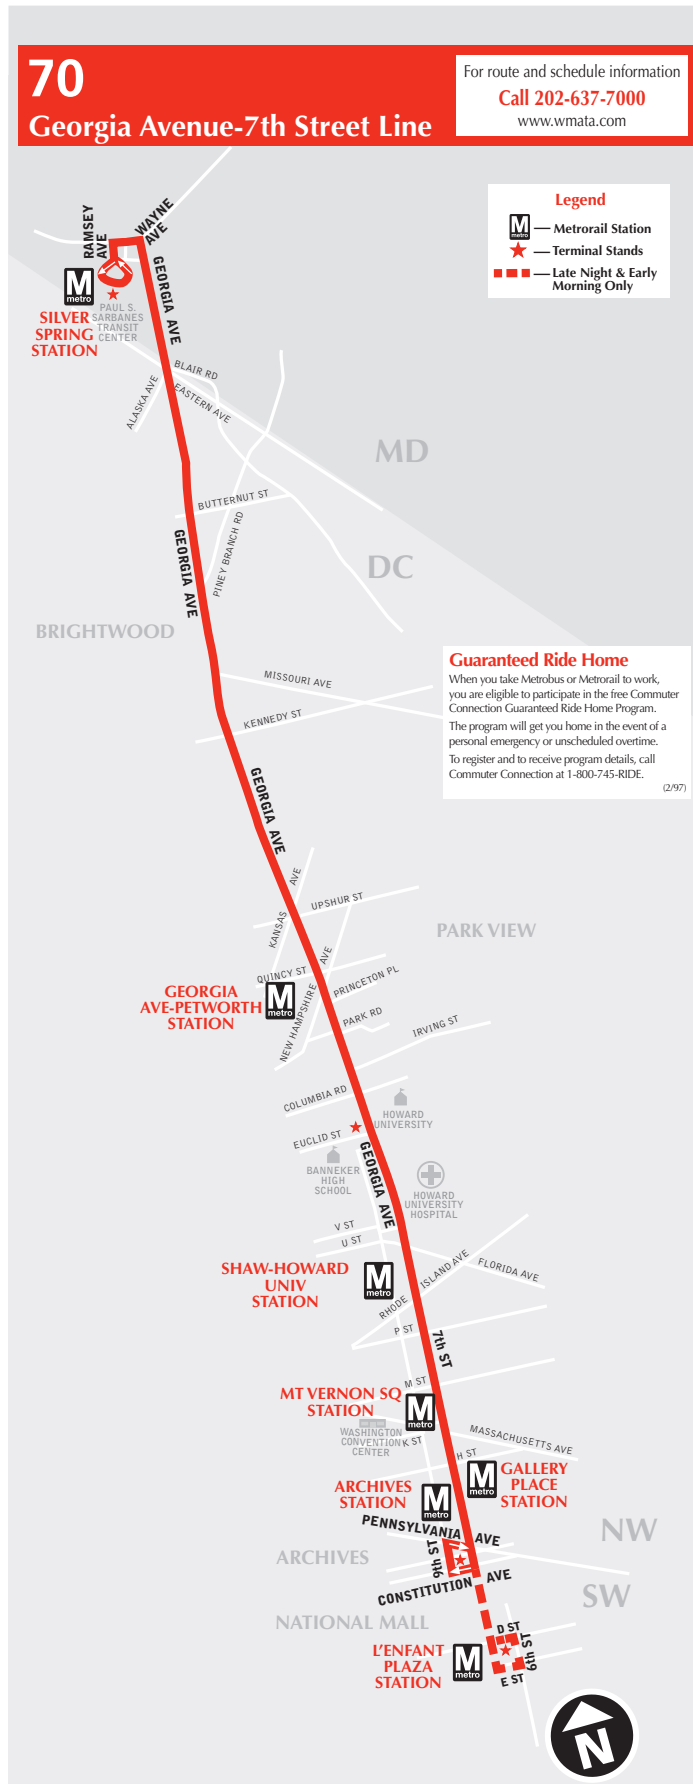

English-Español

Effective 12-11-22

70

Georgia Ave.-7th St. Line

metrobus

Serves these locations-
Brinda servicio a estas ubicaciones

- Paul S. Sarbanes Transit Center
(Silver Spring station)
- Brightwood
- Georgia Ave-Petworth station
- Park View
- Howard University
- Mt Vernon Sq station
- Washington Convention Center
- Gallery Place station
- Archives station
- L'Enfant Plaza station (Late night & early morning only)

www.wmata.com
Information Anytime 202-637-7000 TTY 202-962-2033

**Washington
Metropolitan Area
Transit Authority**

*A District of Columbia,
Maryland and Virginia
Transit Partnership*

70

Georgia Ave.-7th St. Line

Effective Sunday, December 11, 2022

A partir del domingo, 11 de diciembre de 2022

70

Georgia Ave.-7th St. Line

Effective Sunday, December 11, 2022

A partir del domingo, 11 de diciembre de 2022

► Southbound To Archives