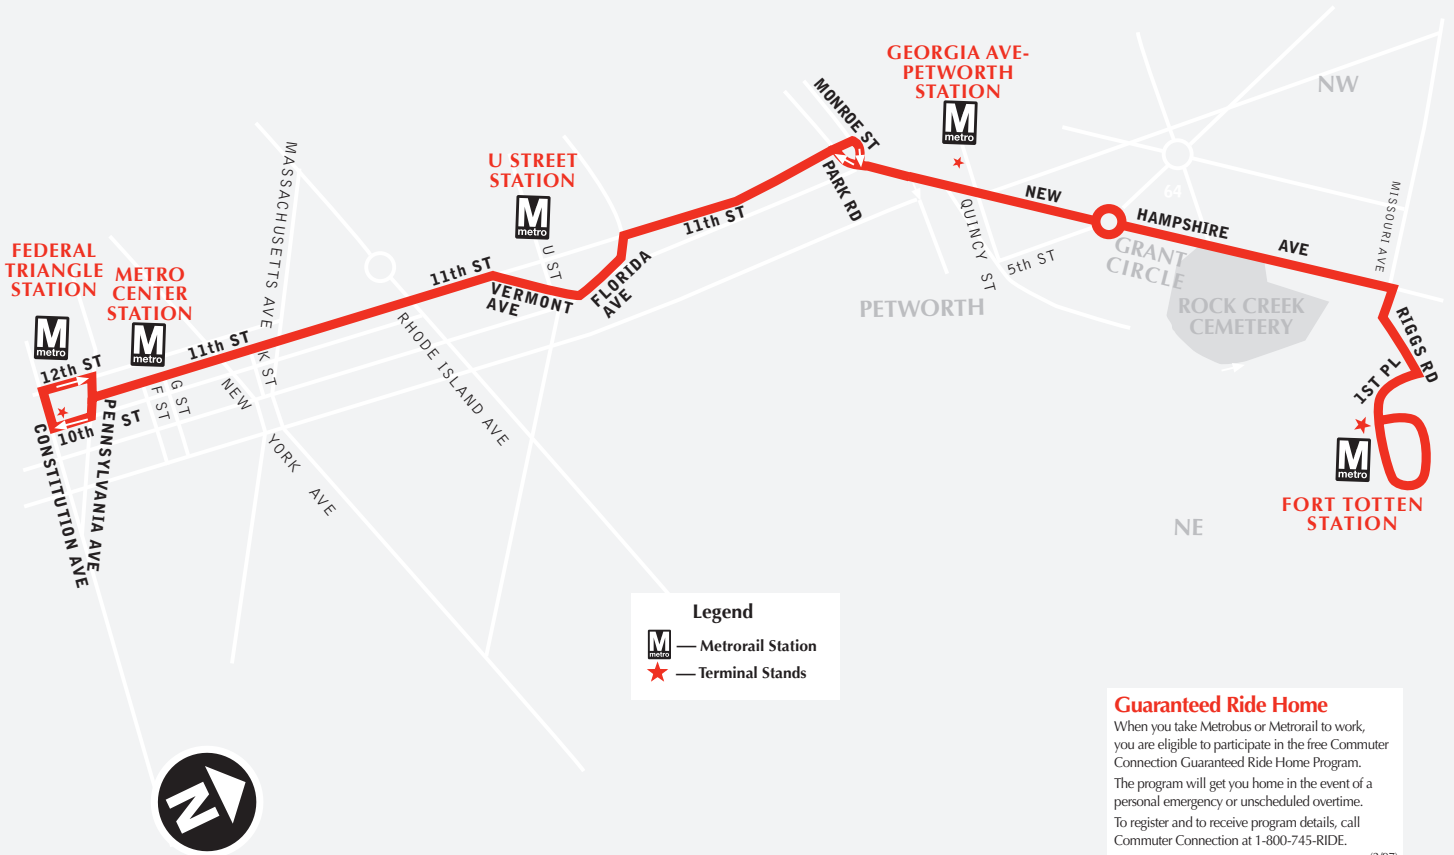

64

Fort Totten-Federal Triangle Line

Effective Sunday, September 5, 2021

A partir del domingo, 5 de septiembre de 2021

64

Ft Totten-Federal Triangle Line

For route and schedule information

Call 202-637-7000

www.wmata.com

Guaranteed Ride Home

When you take Metrobus or Metrorail to work, you are eligible to participate in the free Commuter Connection Guaranteed Ride Home Program. The program will get you home in the event of a personal emergency or unscheduled overtime. To register and to receive program details, call Commuter Connection at 1-800-745-RIDE.

(2/97)