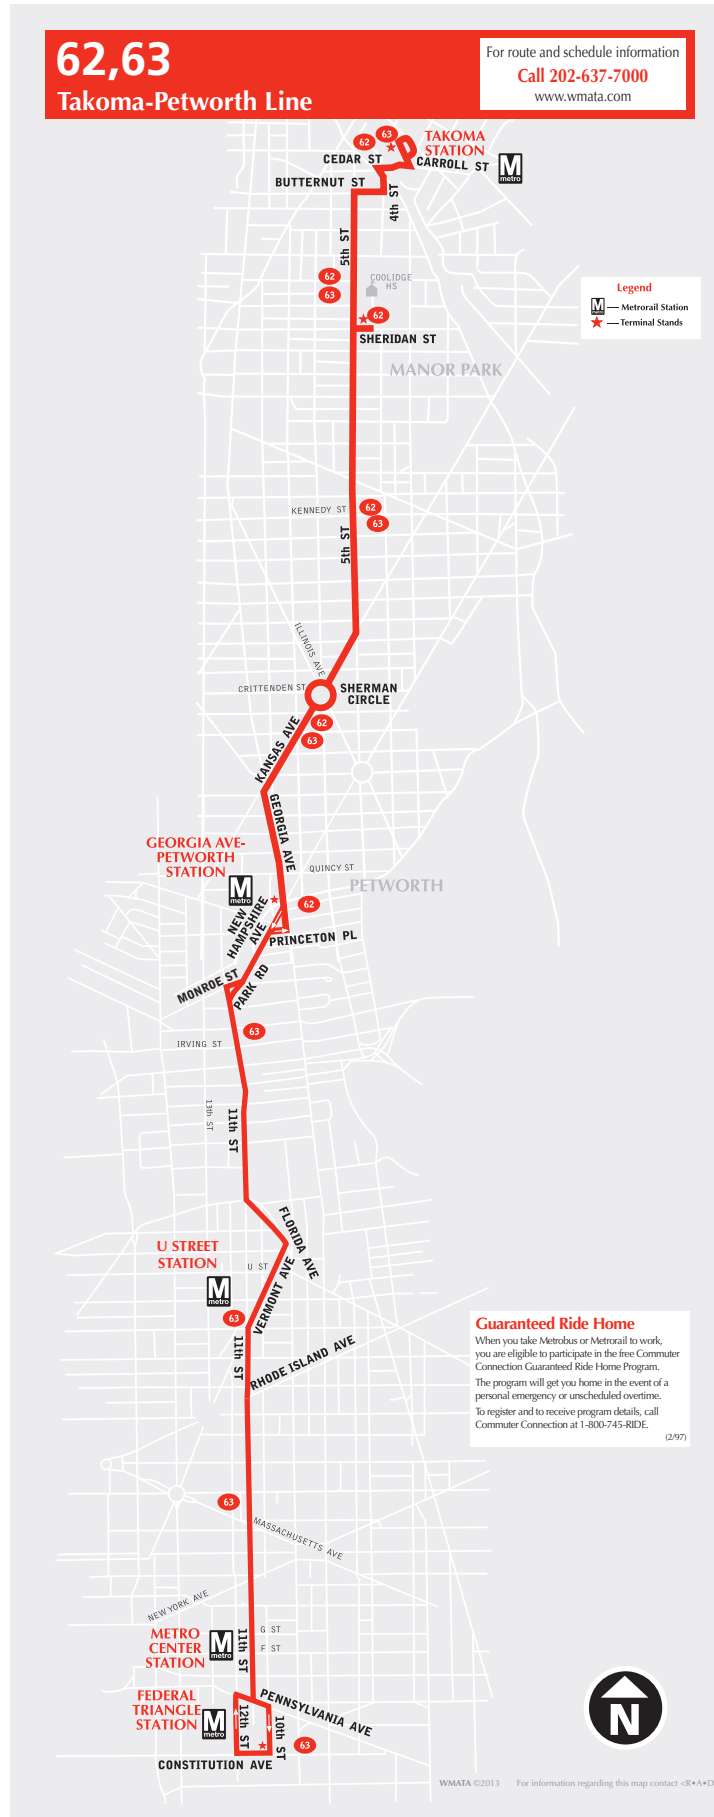

How to use this timetable

- Use the map to find the stops closest to where you will get on and off the bus.
- Select the schedule (Weekday, Saturday, Sunday) for when you will travel. Along the top of the schedule, find the stop at or nearest the point where you will get on the bus. Follow that column down to the time you want to leave.
- Use the same method to find the times the bus is scheduled to arrive at the stop where you will get off the bus.
- If the bus stop is not listed, use the time shown for the bus stop before it as the time to wait at the stop.
- The end-of-the-line or last stop is listed in ALL CAPS on the schedule.

English-Español

Effective 12-26-21

62,63

Takoma-Petworth Line

metrobus

Serves these locations-
Brinda servicio a estas ubicaciones

- Takoma station
- Coolidge High School
- Manor Park
- Georgia Ave-Petworth station
- U Street station (63)
- Metro Center station (63)
- Federal Triangle (63)

Effective Sunday, December 26, 2021

A partir del domingo, 26 de diciembre de 2021

62,63

Takoma-Petworth Line

► Southbound to Federal Triangle and Georgia Ave-Petworth station

Monday thru Friday — De Lunes a viernes

● — Trip originates on Sheridan St. east of 5th St. NW and operates only on days when public school is open.

Effective Sunday, December 26, 2021

A partir del domingo, 26 de diciembre de 2021

► Northbound to Takoma station