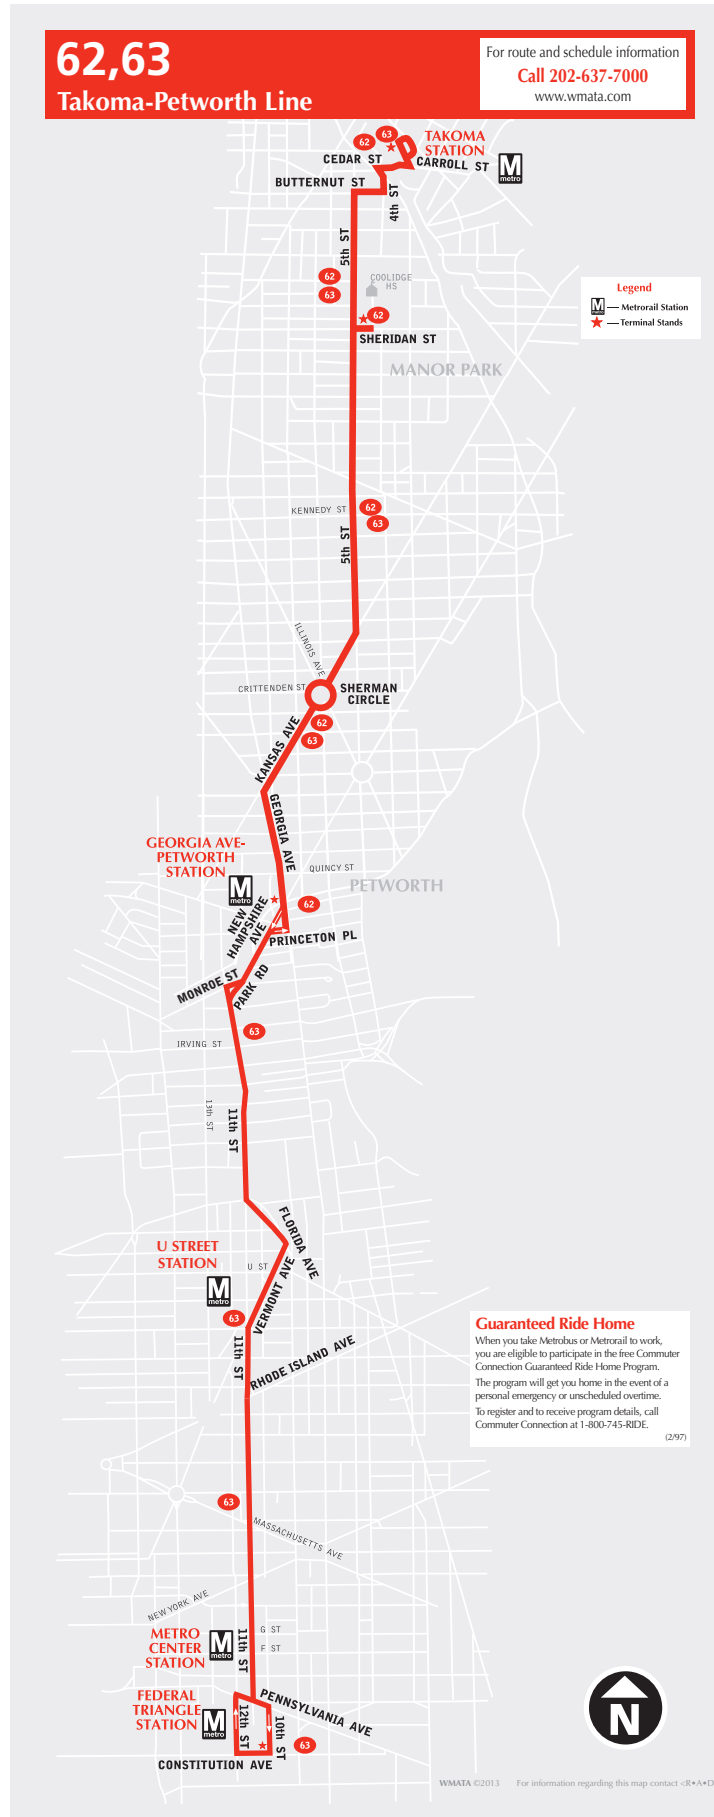

## Takoma-Petworth Line

# 62,63

Takoma-Petworth Line

Effective Sunday, September 5, 2021

A partir del domingo, 5 de septiembre de 2021

### ▶ Southbound to Federal Triangle and Georgia Ave-Petworth station

● — Trip originates on Sheridan St. east of 5th St. NW and operates only on days when public school is open.

Effective Sunday, September 5, 2021

A partir del domingo, 5 de septiembre de 2021