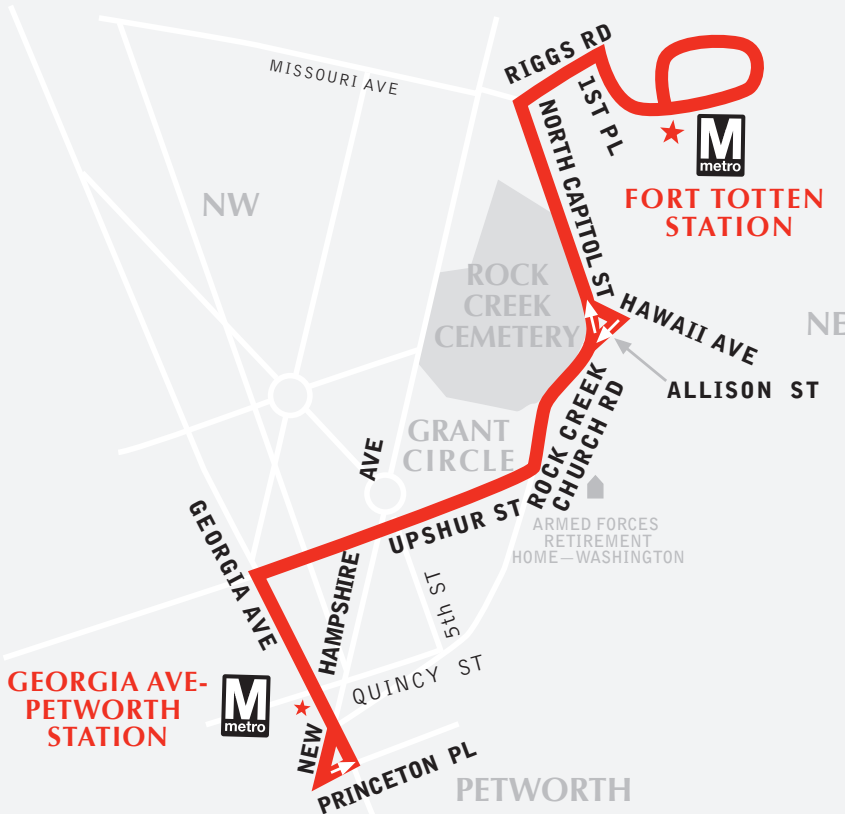

Effective Sunday, June 6, 2021
A partir del domingo, 6 de junio de 2021

60

Fort Totten-Petworth Line

For route and schedule information

Call 202-637-7000

www.wmata.com

Guaranteed Ride Home

When you take Metrobus or Metrorail to work, you are eligible to participate in the free Commuter Connection Guaranteed Ride Home Program.

WMATA ©2021 For information regarding this map contact <R•A•D•S>.

**▶ Southbound To Georgia Ave-
Petworth Station**

**Monday thru Friday —
De Lunes a viernes**

Route Number	Fort Totten	Allison St. & Rock Creek Church Rd. NW	GEORGIA AVE-PETWORTH
AM Service — Servicio matutino			
60	5:36	5:43	5:49
60	6:00	6:07	6:13
60	6:24	6:32	6:39
60	6:48	6:56	7:03
60	7:12	7:20	7:27
60	7:36	7:47	7:57
60	8:00	8:11	8:21
60	8:24	8:35	8:45
60	8:48	8:59	9:09
60	9:12	9:20	9:28
60	10:00	10:08	10:16
60	10:48	10:56	11:04
60	11:36	11:44	11:52
PM Service — Servicio vespertino			
60	12:24	12:32	12:40
60	1:12	1:20	1:28
60	2:00	2:08	2:16
60	2:48	2:56	3:04
60	3:18	3:26	3:34
60	3:48	3:58	4:08
60	4:18	4:28	4:38
60	4:48	4:57	5:06
60	5:18	5:27	5:36
60	5:48	5:57	6:05
60	6:18	6:27	6:35
60	6:48	6:57	7:05
60	7:18	7:27	7:35
60	7:48	7:57	8:05

**▶ Northbound To
Fort Totten station**

**Monday thru Friday —
De Lunes a viernes**

Route Number	Georgia Ave-Petworth	Rock Creek Church Rd. & Hawaii Ave. NW	FORT TOTTEN
AM Service — Servicio matutino			
60	6:00	6:11	6:16
60	6:24	6:35	6:40
60	6:48	6:59	7:04
60	7:12	7:23	7:28
60	7:36	7:48	7:55
60	8:00	8:12	8:19
60	8:24	8:36	8:43
60	8:48	9:00	9:07
60	9:36	9:48	9:53
60	10:24	10:36	10:41
60	11:12	11:24	11:29
60	12:00	12:12	12:17
PM Service — Servicio vespertino			
60	12:48	1:00	1:05
60	1:36	1:48	1:53
60	2:24	2:37	2:43
60	3:12	3:25	3:31
60	3:42	3:57	4:07
60	4:12	4:27	4:37
60	4:42	4:56	5:04
60	5:12	5:26	5:34
60	5:42	5:56	6:04
60	6:12	6:25	6:32
60	6:42	6:55	7:02
60	7:12	7:24	7:29
60	7:42	7:54	7:59