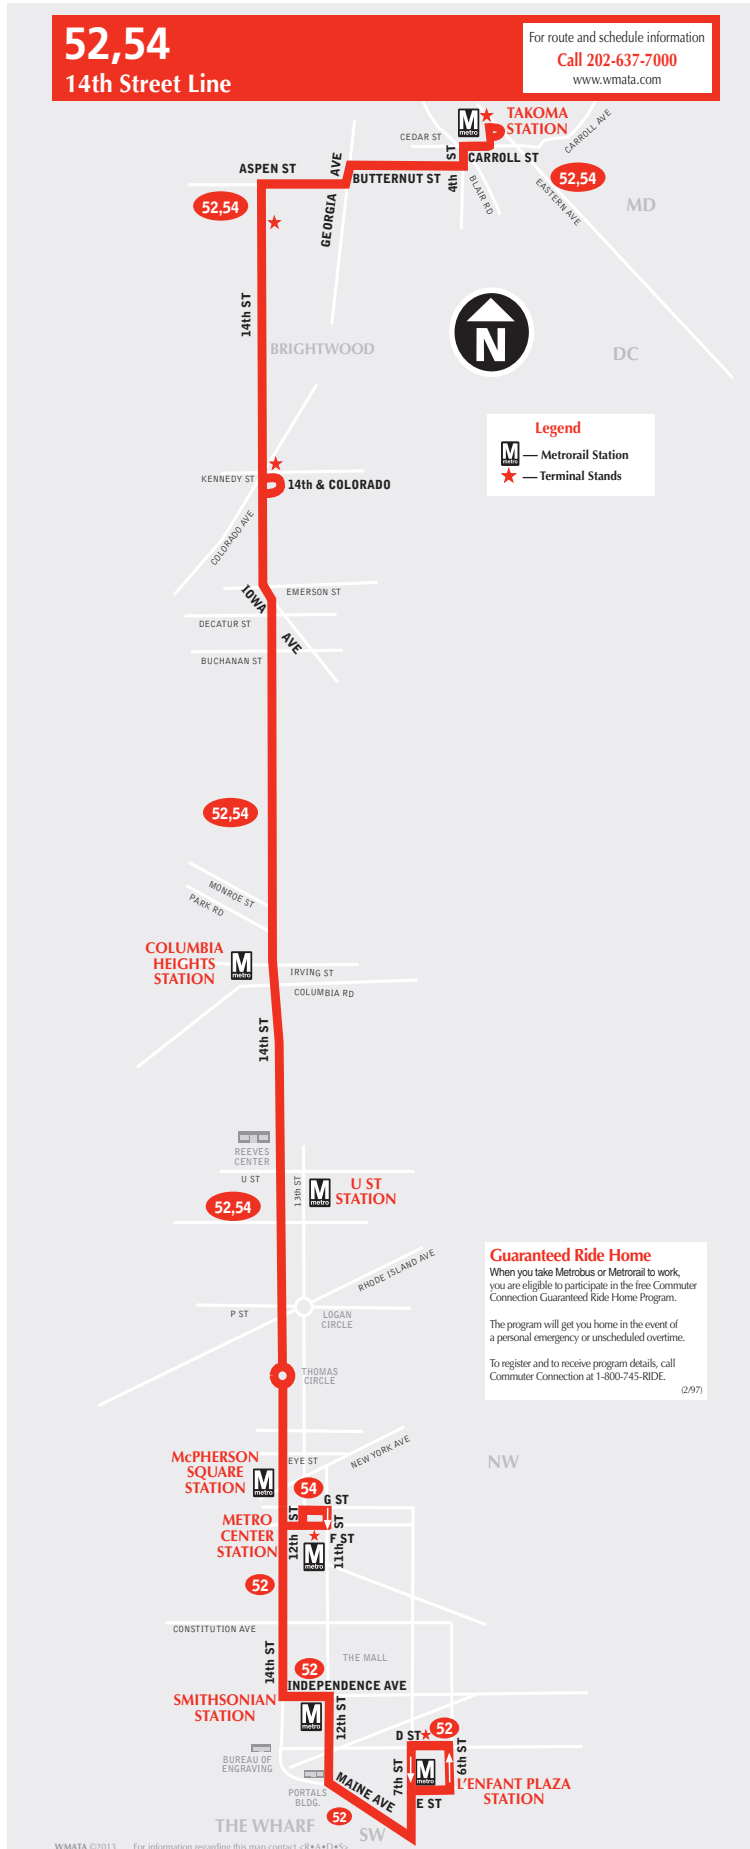

English-Español

Schedule 6-25-23

52,54

14th Street Line

metrobus

Serves these locations-
Brinda servicio a estas ubicaciones

- Takoma station
- Brightwood
- 14th St. and Colorado Ave. N.W.
- Columbia Heights station
- Reeves Center
- Logan Circle
- McPherson Sq station
- Metro Center station (54)
- Smithsonian station (52)
- The Wharf (52)
- L'Enfant Plaza station (52)

Effective Sunday, June 25, 2023
A partir del domingo, 25 de junio de 2023

52,54

14th Street Line

Effective Sunday, June 25, 2023

A partir del domingo, 25 de junio de 2023

Southbound To Metro Center and L'Enfant Plaza stations