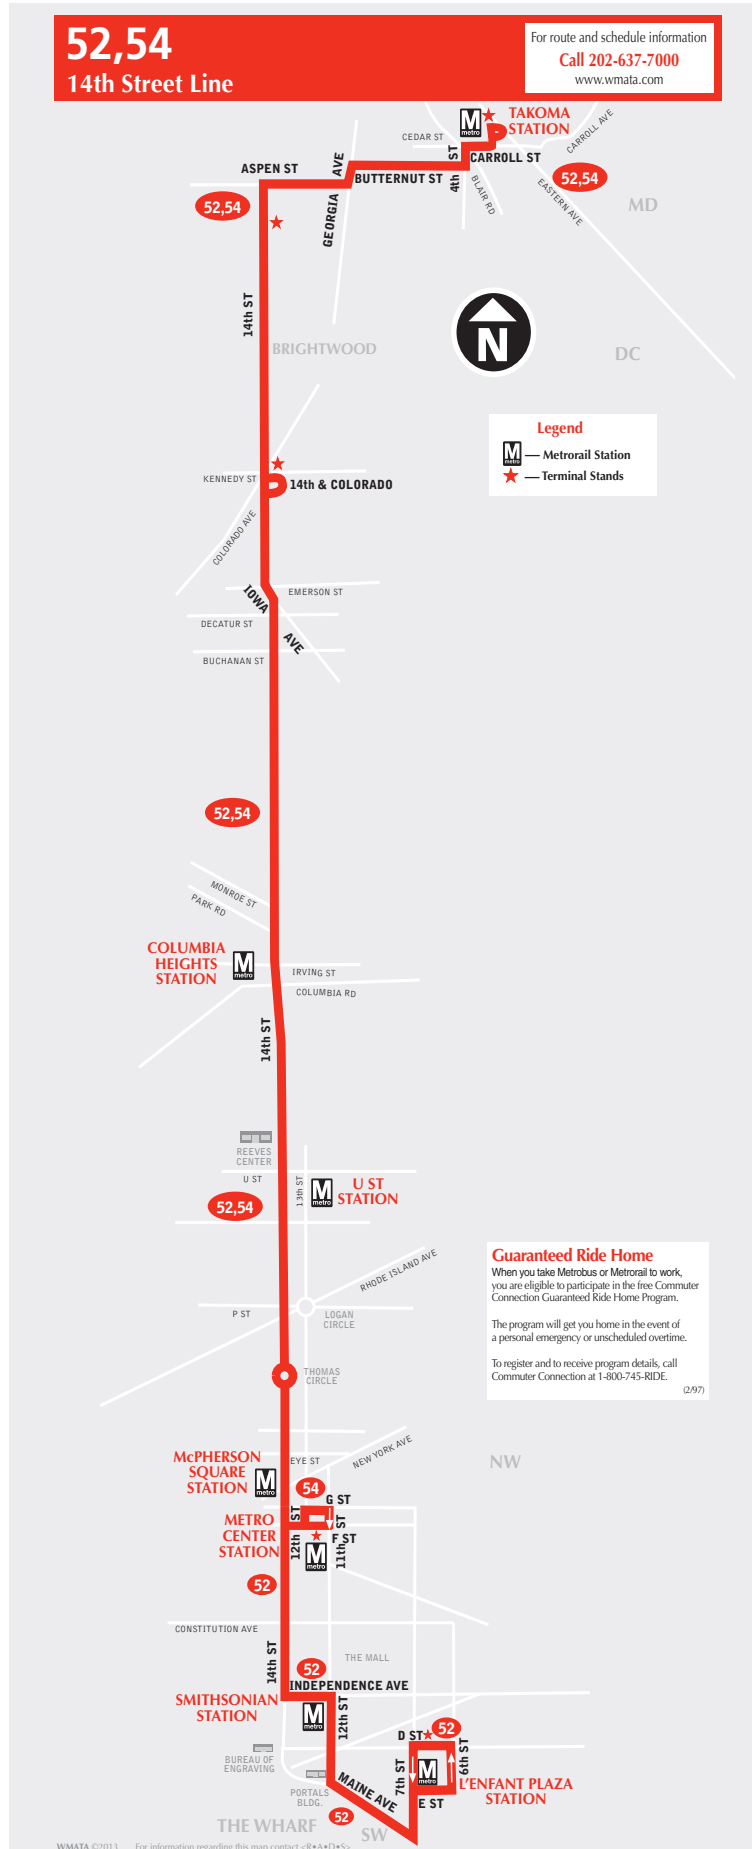

English-Español

Schedule 12-26-21

52,54

14th Street Line

metrobus

Serves these locations-
Brinda servicio a estas ubicaciones

- Takoma station
- Brightwood
- 14th St. and Colorado Ave. N.W.
- Columbia Heights station
- Reeves Center
- Logan Circle
- McPherson Sq station
- Metro Center station (54)
- Smithsonian station (52)
- The Wharf (52)
- L'Enfant Plaza station (52)

Effective Sunday, December 26, 2021
A partir del domingo, 26 de diciembre de 2021

52,54

14th Street Line

Effective Sunday, December 26, 2021

A partir del domingo, 26 de diciembre de 2021

Southbound To Metro Center and L'Enfant Plaza stations