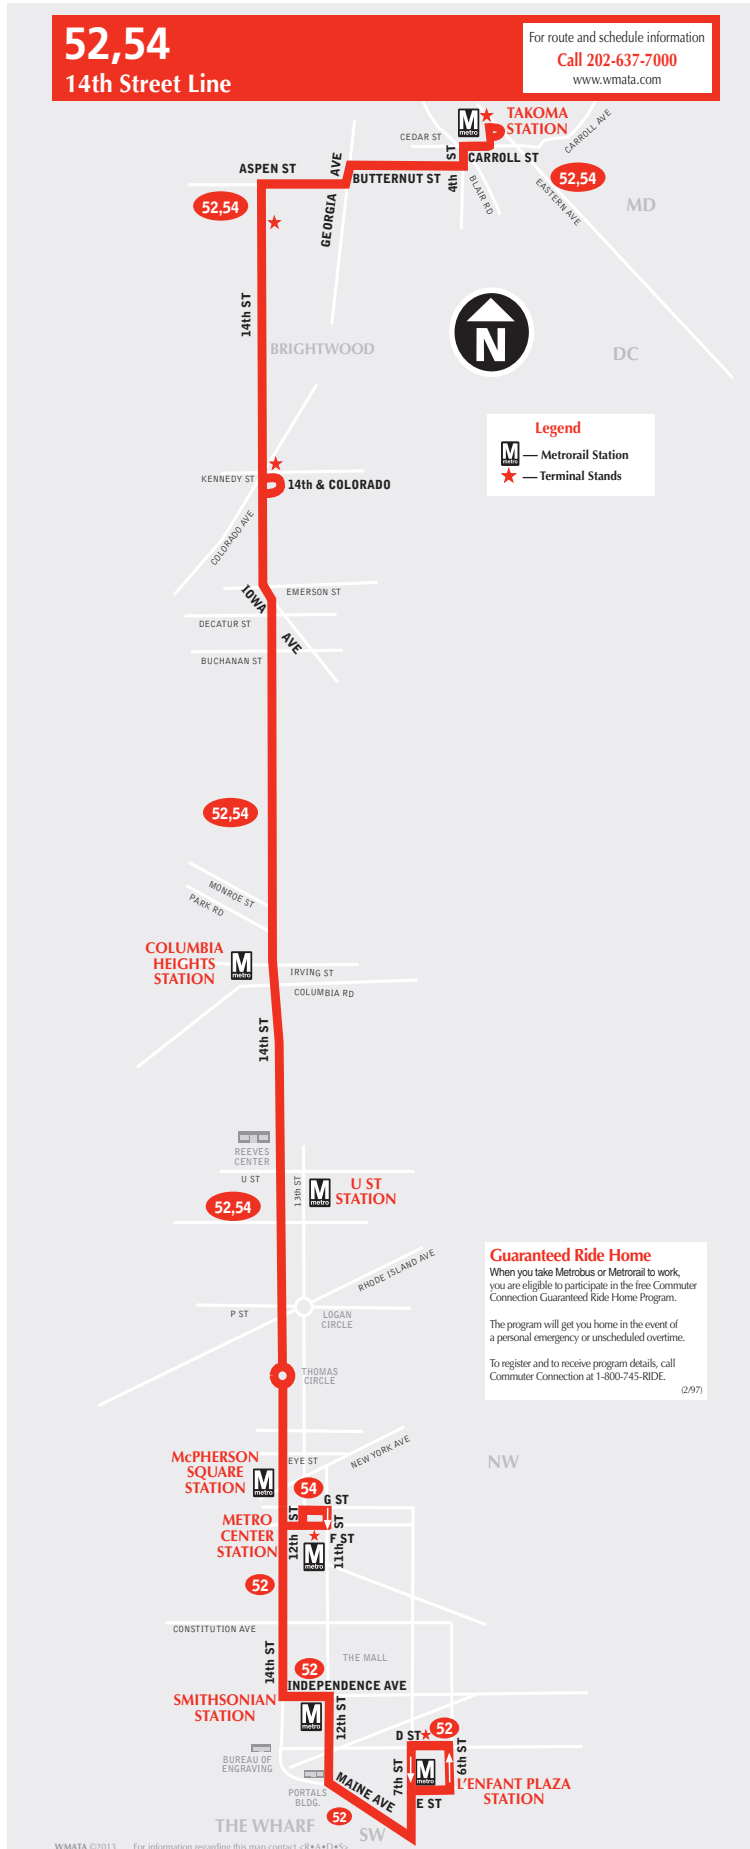

English-Español

Schedule 9-5-21

52,54

14th Street Line

metrobus

Serves these locations-
Brinda servicio a estas ubicaciones

- Takoma station
- Brightwood
- 14th St. and Colorado Ave. N.W.
- Columbia Heights station
- Reeves Center
- Logan Circle
- McPherson Sq station
- Metro Center station (54)
- Smithsonian station (52)
- The Wharf (52)
- L'Enfant Plaza station (52)

Effective Sunday, September 5, 2021
A partir del domingo, 5 de septiembre de 2021

52,54

14th Street Line

Effective Sunday, September 5, 2021

A partir del domingo, 5 de septiembre de 2021

Southbound To Metro Center and L'Enfant Plaza stations