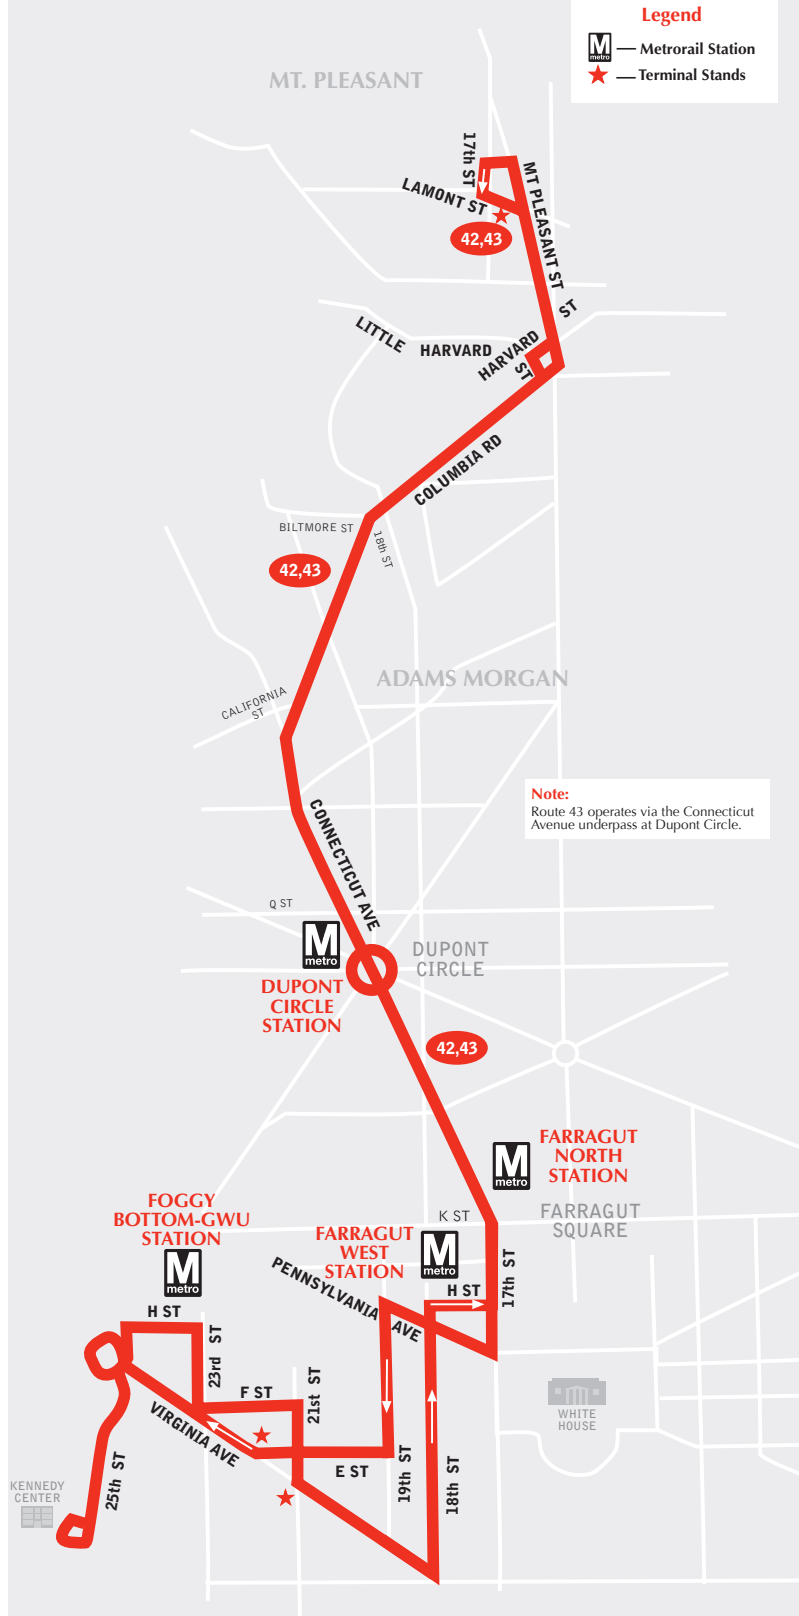

#### Legend

-  — Metrorail Station
-  — Terminal Stands

▶ Northbound to Mount Pleasant

**Monday thru Friday — De Lunes a viernes**

Route Number	Kennedy Center	Virginia Ave. & 21st St. NW (Potomac Park)	17th & K Sts. NW (Farragut North & West)	Connecticut Ave. & Q St. NW (Dupont Circle)	Columbia Rd. & 18th St. NW (Ads Morgan)	Lamont & Mt. Pleasant Sts. NW (MT PLEASANT)
<b>AM Service — Servicio matutino</b>						
42	4:45	4:51	4:59	5:04	5:10	5:16
42	5:15	5:21	5:29	5:34	5:40	5:46
42	5:45	5:51	5:59	6:04	6:10	6:16
42	6:10	6:16	6:24	6:29	6:35	6:41
43	6:30	6:37	6:46	-	6:55	7:04
42	6:50	6:57	7:06	7:11	7:17	7:26
43	7:10	7:17	7:26	-	7:35	7:44
42	7:30	7:37	7:46	7:51	7:57	8:06
43	7:45	7:52	8:01	-	8:10	8:19
42	8:00	8:08	8:19	8:31	8:39	8:48
43	8:15	8:23	8:34	-	8:46	8:55
42	8:30	8:38	8:49	9:01	9:09	9:18
43	8:45	8:53	9:04	-	9:16	9:25
42	9:00	9:08	9:19	9:31	9:39	9:48
43	9:12	9:20	9:31	-	9:43	9:52
42	9:24	9:32	9:43	9:55	10:03	10:12
43	9:36	9:44	9:54	-	10:07	10:16
42	9:48	9:56	10:06	10:16	10:22	10:31
43	10:00	10:08	10:18	-	10:31	10:40
42	10:12	10:20	10:30	10:40	10:46	10:55
43	10:24	10:32	10:42	-	10:55	11:04
42	10:36	10:44	10:54	11:04	11:10	11:19
43	10:48	10:56	11:06	-	11:19	11:28
42	11:00	11:08	11:18	11:28	11:34	11:43
43	11:12	11:20	11:30	-	11:43	11:52
42	11:24	11:31	11:38	11:50	11:56	12:05
43	11:36	11:43	11:50	-	12:01	12:10
42	11:48	11:55	12:02	12:14	12:20	12:29