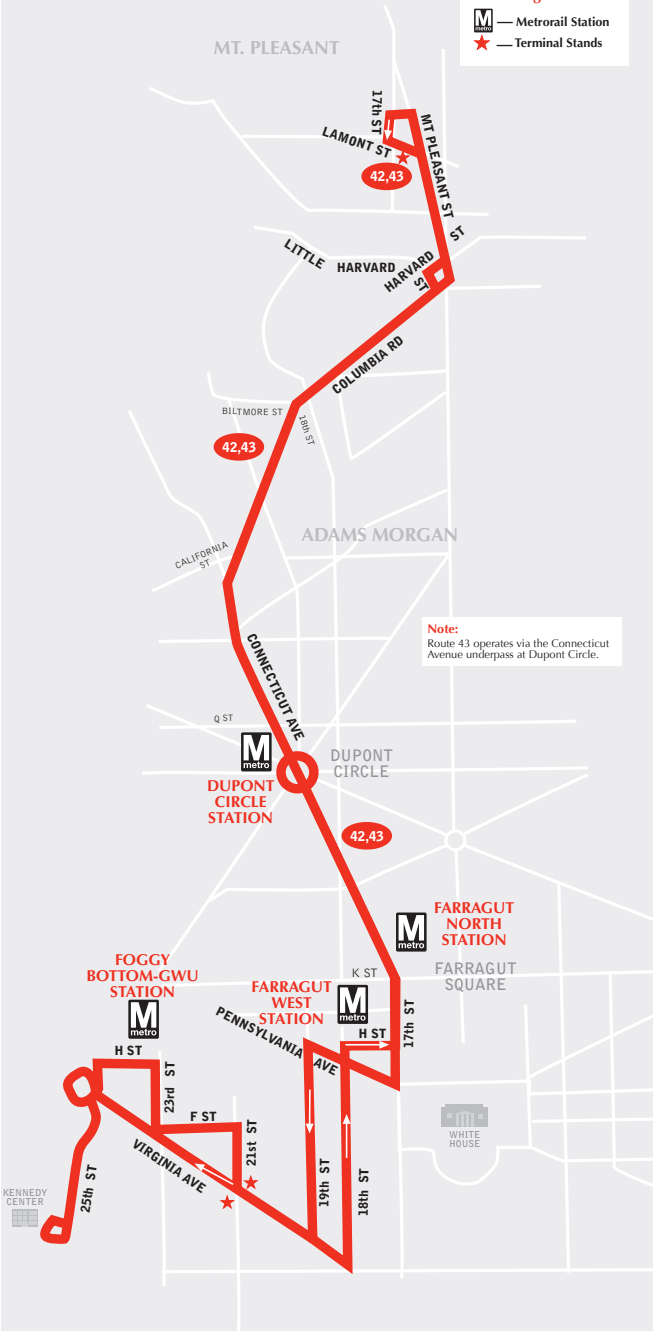

42,43

Mount Pleasant Line

Effective Sunday, September 5, 2021
A partir del domingo, 5 de septiembre de 2021

42,43 Mount Pleasant Line

For route and schedule information
Call 202-637-7000
www.wmata.com

Legend

- Metrorail Station
- Terminal Stands

Note:
Route 43 operates via the Connecticut Avenue underpass at Dupont Circle.