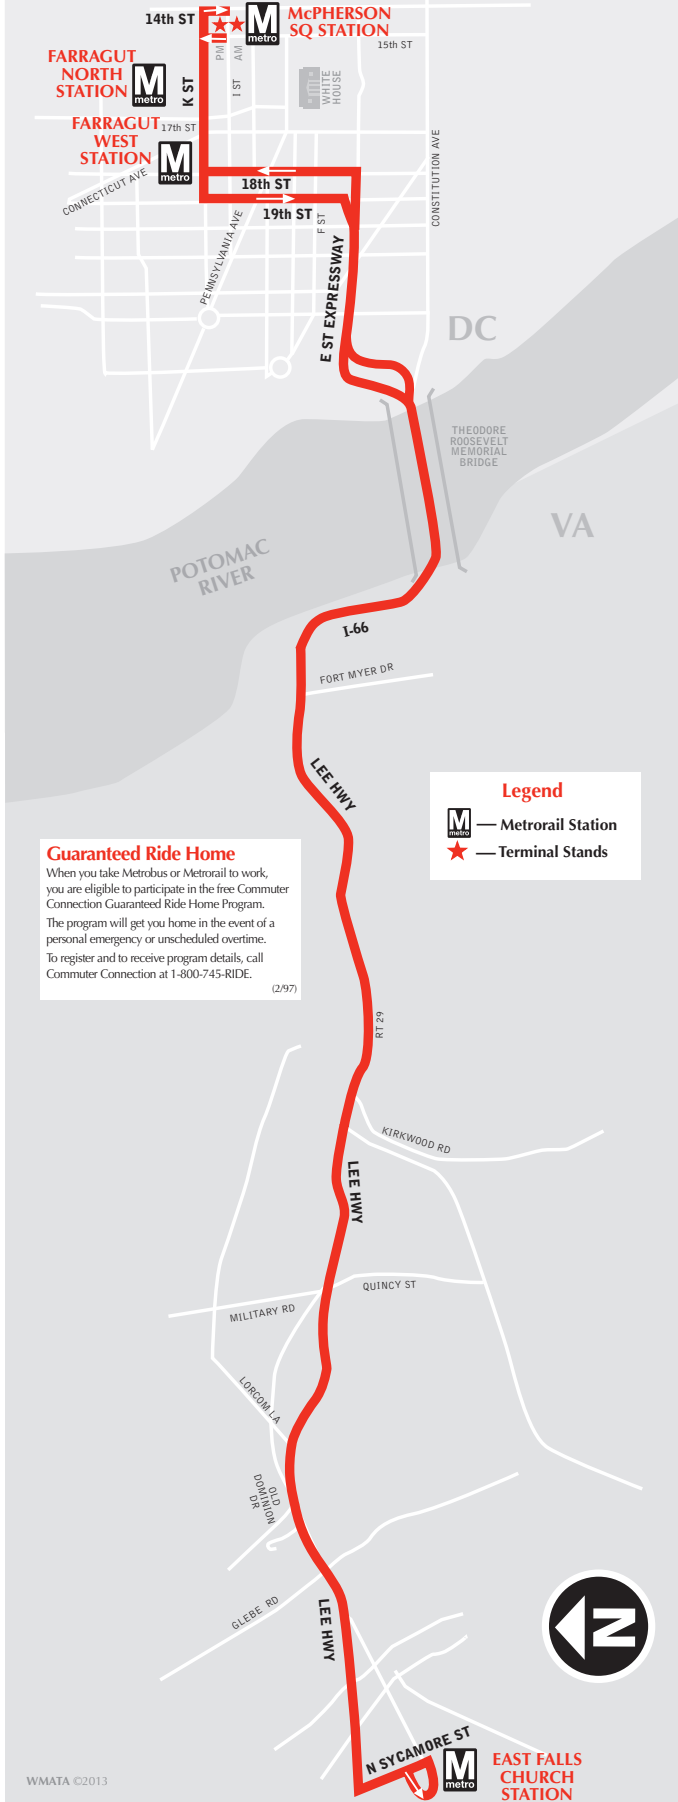

3Y Lee Highway-Farragut Square Line

For route and schedule information
Call 202-637-7000
www.wmata.com

Guaranteed Ride Home
When you take Metrobus or Metrorail to work, you are eligible to participate in the free Commuter Connection Guaranteed Ride Home Program. The program will get you home in the event of a personal emergency or unscheduled overtime. To register and to receive program details, call Commuter Connection at 1-800-745-RIDE. (2/97)

Legend

- Metrorail Station
- Terminal Stand