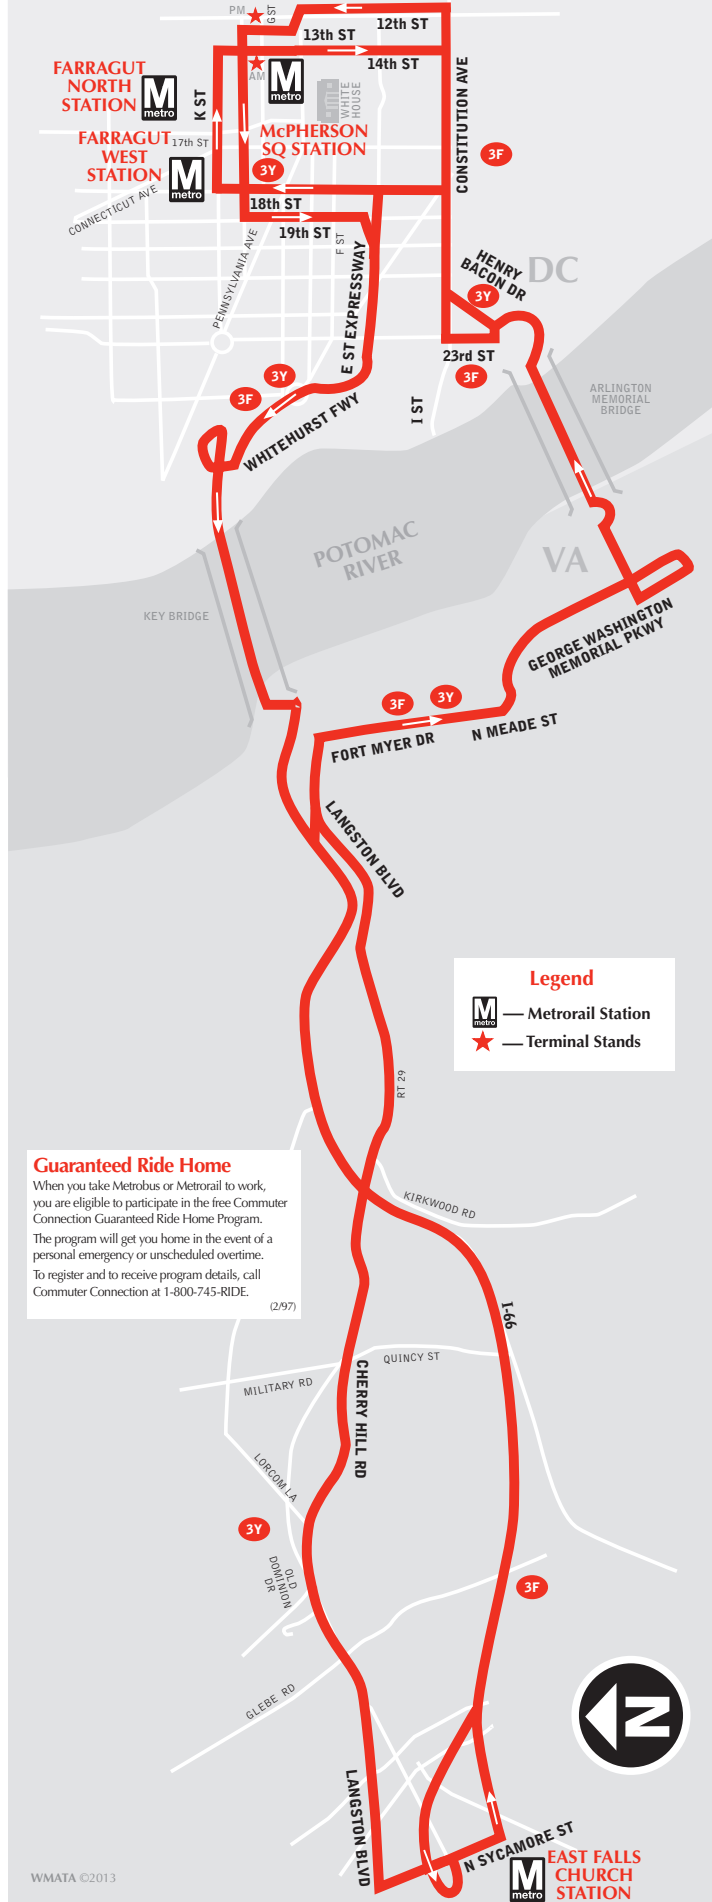

3F,Y Langston Boulevard-McPherson Square Line

For route and schedule information
Call 202-637-7000
www.wmata.com

Guaranteed Ride Home

► Eastbound To McPherson Square station

Monday thru Friday — De Lunes a viernes

Route Number	East Falls Church 	Langston Blvd. & Glebe Rd.	Langston Blvd. & Kirkwood Rd.	Langston Blvd. & Fort Myer Dr. (Rosslyn)	18th St. & Pennsylvania Ave. NW	K & 17th Sts. NW (Farragut North & Farragut West)	14th & I Sts., NW (McPHERSON SQUARE) 	13th & G Sts. NW
AM Service — Servicio matutino								
3Y	5:45	5:54	6:02	6:09	6:17	6:22	6:27	-
3Y	6:10	6:19	6:27	6:34	6:42	6:47	6:52	-
3Y	6:35	6:44	6:52	6:59	7:07	7:12	7:17	-
3Y	7:00	7:11	7:21	7:29	7:40	7:45	7:50	-
3Y	7:25	7:36	7:46	7:54	8:05	8:10	8:15	-
3Y	7:50	8:01	8:12	8:21	8:33	8:39	8:45	-
3Y	8:15	8:26	8:37	8:46	8:58	9:04	9:10	-
PM Service — Servicio vesertino								
3F	4:57	-	-	-	-	-	-	5:27
3F	5:27	-	-	-	-	-	-	5:57
3F	5:57	-	-	-	-	-	-	6:27

On five Federal holidays, Juneteenth, Columbus Day, Veterans' Day, Martin Luther King, Jr. Day, and Presidents' Day, this route will have no service.
Esta ruta no prestará servicio durante los cinco días festivos de Juneteenth, Columbus Day, Veterans Day, Martin Luther King Jr. Day, y Presidents' Day.

► Westbound To East Falls Church station

Monday thru Friday — De Lunes a viernes

Route Number	14th & I Sts. NW	13th & H Sts. NW	19th & F Sts. NW	Langston Blvd. & Fort Myer Dr. (Rosslyn)	Langston Blvd. & Spout Run Pkwy.	Langston Blvd. & Glebe Rd.	EAST FALLS CHURCH
AM Service — Servicio matutino							
3F	6:32	-	-	-	-	-	6:52
3F	6:57	-	-	-	-	-	7:17
3F	7:22	-	-	-	-	-	7:42
3F	7:55	-	-	-	-	-	8:15
PM Service — Servicio vesertino							
3Y	-	4:15	4:24	4:30	4:37	4:46	4:52
3Y	-	4:45	4:54	5:00	5:07	5:16	5:22
3Y	-	5:15	5:24	5:30	5:37	5:46	5:52
3Y	-	5:45	5:55	6:02	6:10	6:13	6:18
3Y	-	6:15	6:22	6:29	6:38	6:48	6:53
3Y	-	6:45	6:52	6:59	7:08	7:18	7:23

On five Federal holidays, Juneteenth, Columbus Day, Veterans' Day, Martin Luther King, Jr. Day, and Presidents' Day, this route will have no service.
Esta ruta no prestará servicio durante los cinco días festivos de Juneteenth, Columbus Day, Veterans Day, Martin Luther King Jr. Day, y Presidents' Day.