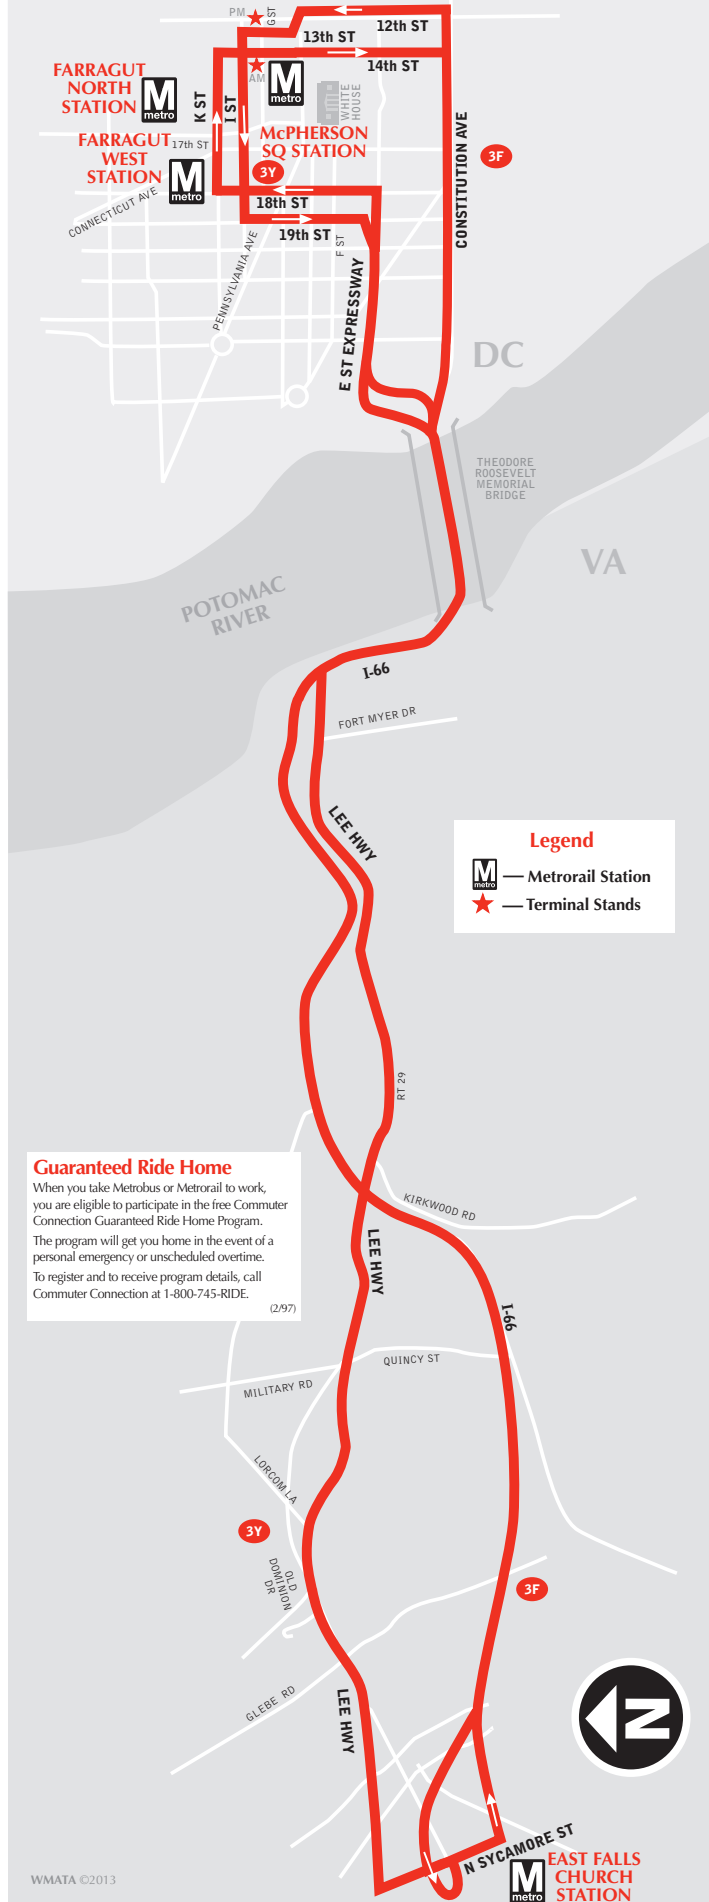

3F,Y

Lee Highway-McPherson Square Line

For route and schedule information
Call 202-637-7000
www.wmata.com

Guaranteed Ride Home

(2/97)

► **Eastbound To McPherson Square station**

Monday thru Friday — De Lunes a viernes

Route Number	East Falls Church 	Lee Hwy & Glebe Rd	Lee Hwy. & Kirkwood Rd	Lee Hwy. & Fort Myer Dr. (Rosslyn)	18th St. & Pennsylvania Ave. NW	K & 17th Sts. NW (Farragut North & Farragut West)	14th & I Sts., NW (McPHERSON SQUARE)
AM Service — Servicio matutino							
3Y	5:45	5:47	5:52	5:56	6:01	6:04	6:10
3Y	6:10	6:12	6:17	6:21	6:26	6:29	6:35
3Y	6:35	6:37	6:42	6:46	6:51	6:54	7:00
3Y	7:00	7:02	7:13	7:17	7:24	7:27	7:32
3Y	7:25	7:27	7:38	7:42	7:49	7:52	7:57
3Y	7:50	7:52	8:00	8:05	8:13	8:15	8:20
3Y	8:15	8:17	8:25	8:30	8:38	8:40	8:45
PM Service — Servicio vesertino							
3F	4:48	-	-	-	-	-	● 5:18
3F	5:18	-	-	-	-	-	● 5:48
3F	5:48	-	-	-	-	-	● 6:18

● — Trips will end on 13th & G Sts, NW.

On four Federal holidays, Columbus Day, Veterans' Day, Martin Luther King, Jr. Day, and Presidents' Day, this route will have no service.

Esta ruta no prestará servicio durante cuatro días festivos federales: Columbus Day, Veterans Day, Martin Luther King Day, y Presidents' Day.

► **Westbound To East Falls Church station**

Monday thru Friday — De Lunes a viernes

Route Number	14th & I Sts. NW	13th & H Sts NW	19th & F Sts. NW	Lee Hwy. & Fort Myer Dr. (Rosslyn)	Lee Hwy. & Spout Run Pkwy.	Lee Hwy. & Glebe Rd.	EAST FALLS CHURCH
AM Service — Servicio matutino							
3F	6:32	-	-	-	-	-	6:52
3F	6:57	-	-	-	-	-	7:17
3F	7:22	-	-	-	-	-	7:42
3F	7:47	-	-	-	-	-	8:07
PM Service — Servicio vesertino							
3Y	-	4:15	4:24	4:30	4:32	4:41	4:43
3Y	-	4:45	4:54	5:00	5:02	5:11	5:13
3Y	-	5:15	5:24	5:30	5:32	5:41	5:43
3Y	-	5:45	5:55	6:02	6:12	6:23	6:28
3Y	-	6:15	6:22	6:29	6:36	6:45	6:51
3Y	-	6:45	6:52	6:59	7:06	7:15	7:21

On four Federal holidays, Columbus Day, Veterans' Day, Martin Luther King, Jr. Day, and Presidents' Day, this route will have no service.

Esta ruta no prestará servicio durante cuatro días festivos federales: Columbus Day, Veterans Day, Martin Luther King Day, y Presidents' Day.