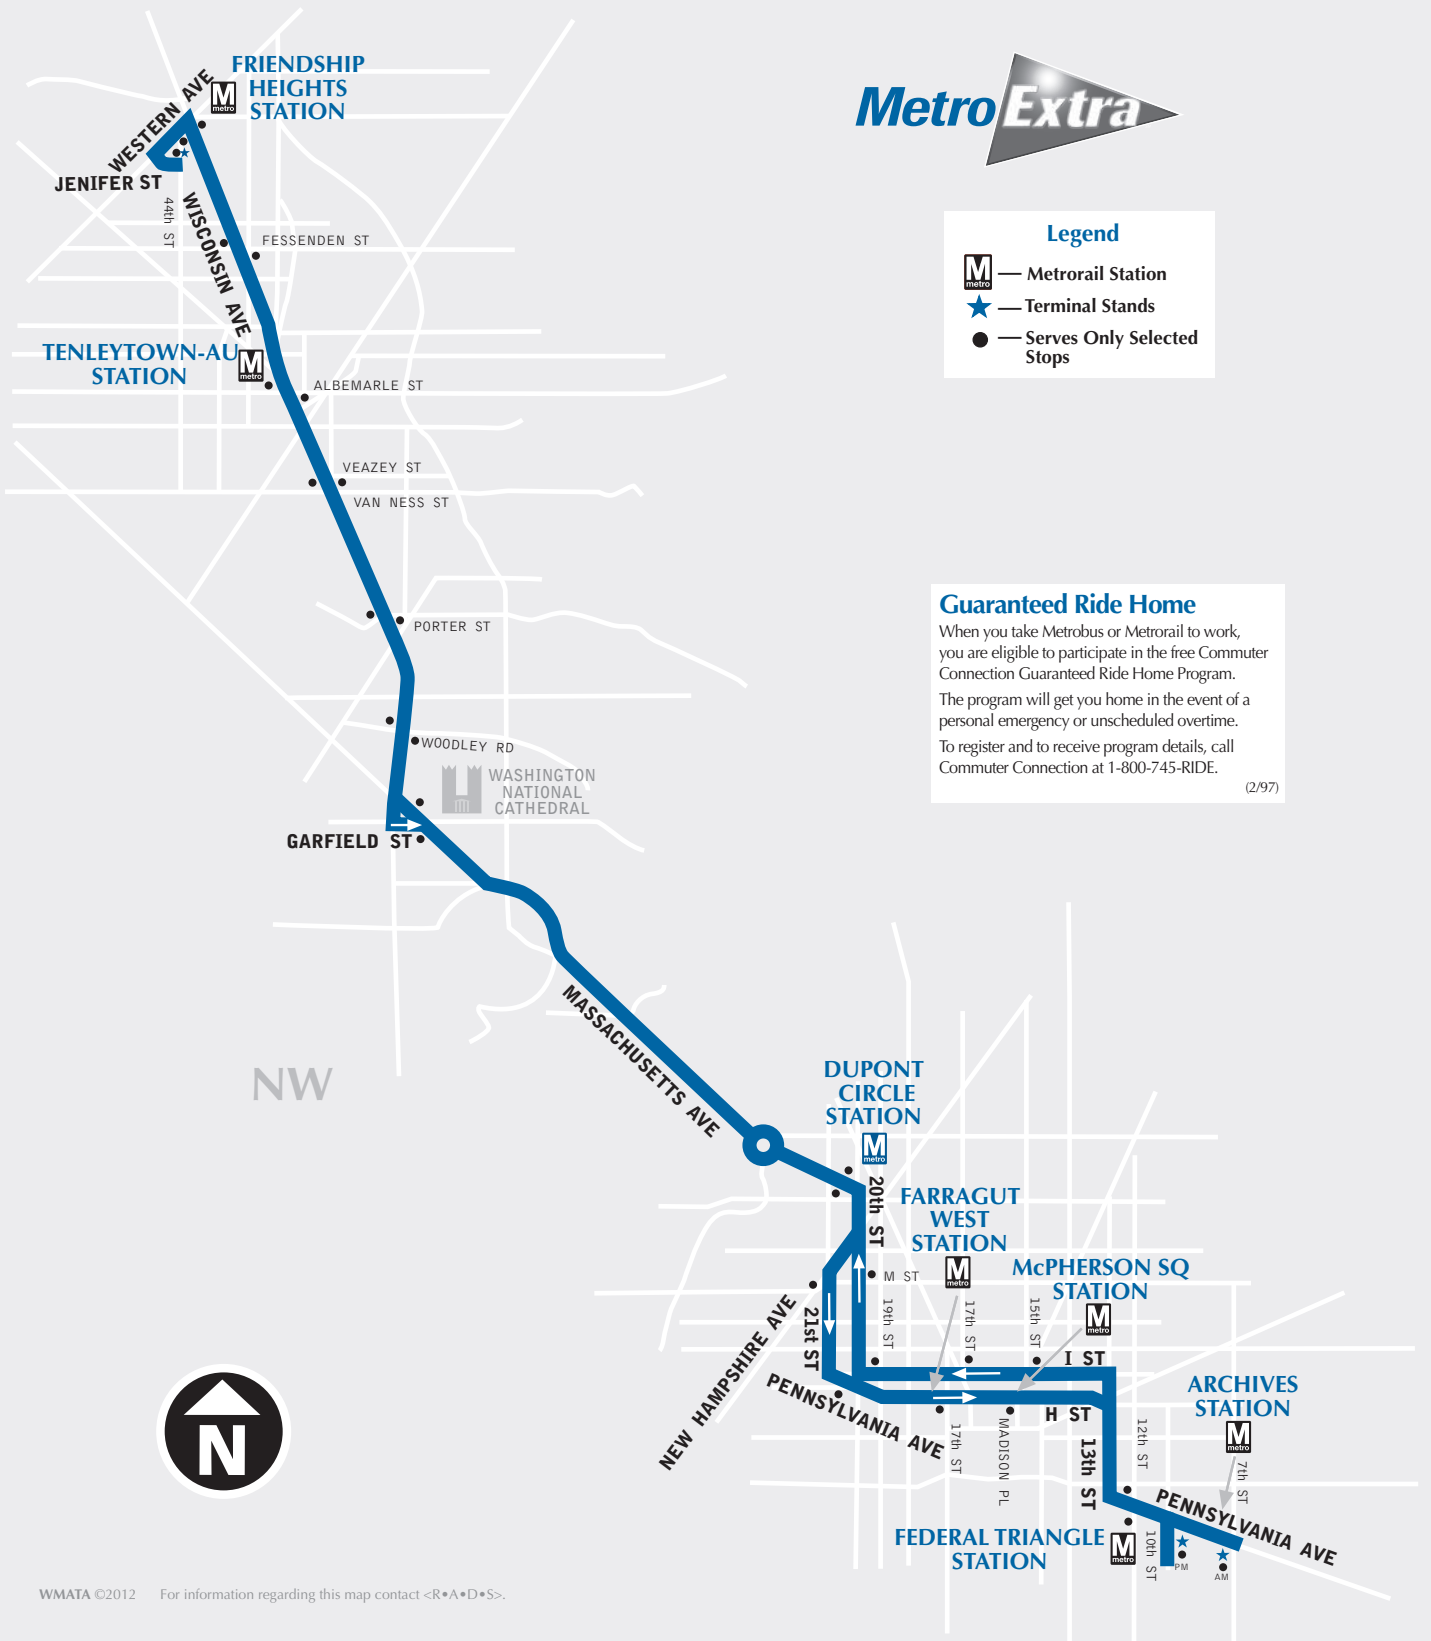

37

Wisconsin Avenue Limited Line

For route and schedule information

Call 202-637-7000

www.wmata.com

Legend

- Metrorail Station
- Terminal Stands
- Serves Only Selected Stops

Guaranteed Ride Home

When you take Metrobus or Metrorail to work, you are eligible to participate in the free Commuter Connection Guaranteed Ride Home Program.

The program will get you home in the event of a personal emergency or unscheduled overtime.

To register and to receive program details, call Commuter Connection at 1-800-745-RIDE.

(2/97)