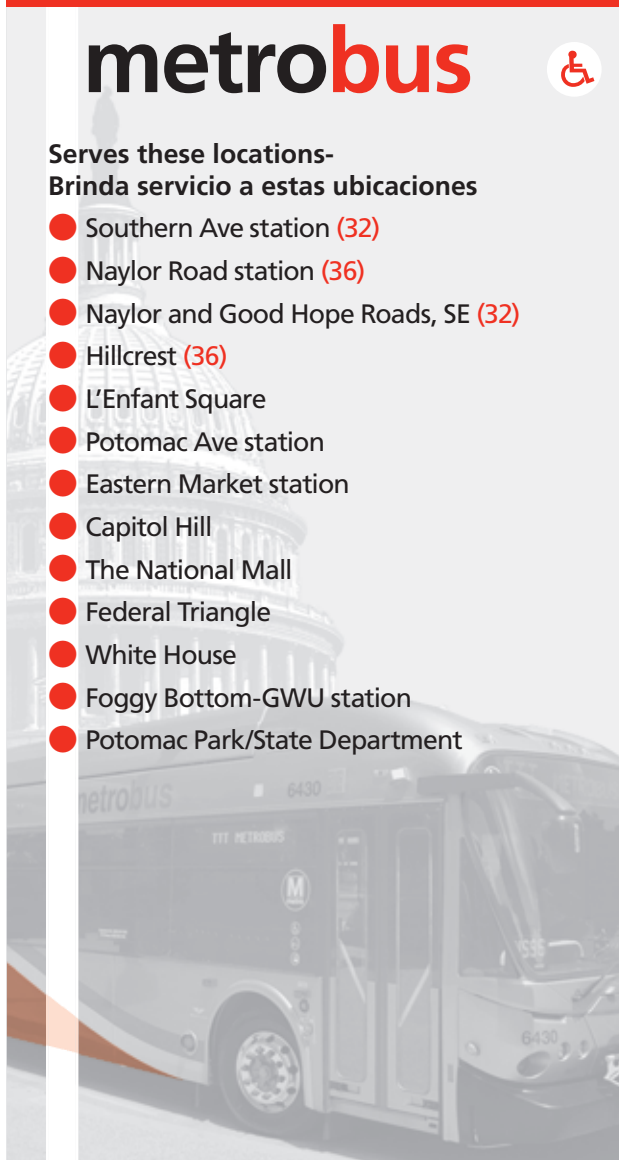

English-Español

Effective 6-25-23

32,36

Pennsylvania Avenue Line

metrobus

Serves these locations-
Brinda servicio a estas ubicaciones

- Southern Ave station (32)
- Naylor Road station (36)
- Naylor and Good Hope Roads, SE (32)
- Hillcrest (36)
- L'Enfant Square
- Potomac Ave station
- Eastern Market station
- Capitol Hill
- The National Mall
- Federal Triangle
- White House
- Foggy Bottom-GWU station
- Potomac Park/State Department