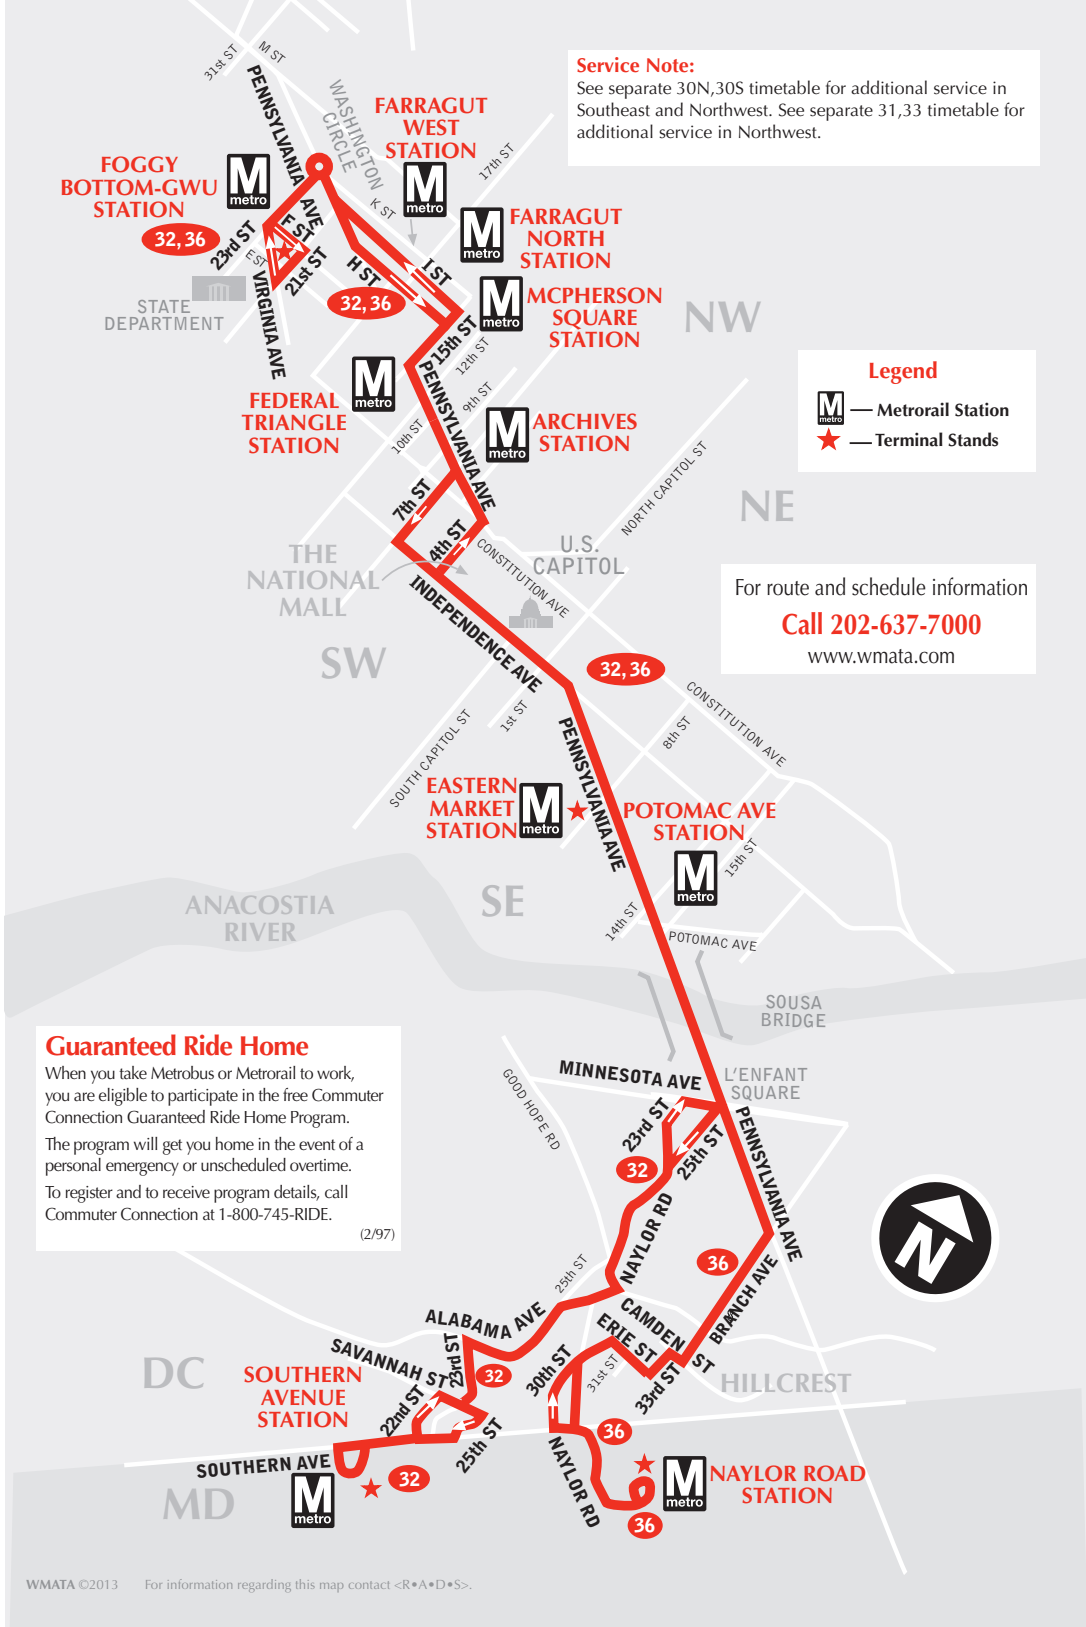

English-Español

Effective 6-25-23

32,36

Pennsylvania Avenue Line

metrobus

Serves these locations-
Brinda servicio a estas ubicaciones

- Southern Ave station (32)
- Naylor Road station (36)
- Naylor and Good Hope Roads, SE (32)
- Hillcrest (36)
- L'Enfant Square
- Potomac Ave station
- Eastern Market station
- Capitol Hill
- The National Mall
- Federal Triangle
- White House
- Foggy Bottom-GWU station
- Potomac Park/State Department

www.wmata.com
Information Anytime 202-637-7000 TTY 202-962-2033

**Washington
Metropolitan Area
Transit Authority**

*A District of Columbia,
Maryland and Virginia
Transit Partnership*

32,36

Pennsylvania Avenue Line

Effective Sunday, June 25, 2023

A partir del domingo, 25 de junio de 2023

32,36

Pennsylvania Avenue Line

Service Note:
 See separate 30N,30S timetable for additional service in Southeast and Northwest. See separate 31,33 timetable for additional service in Northwest.