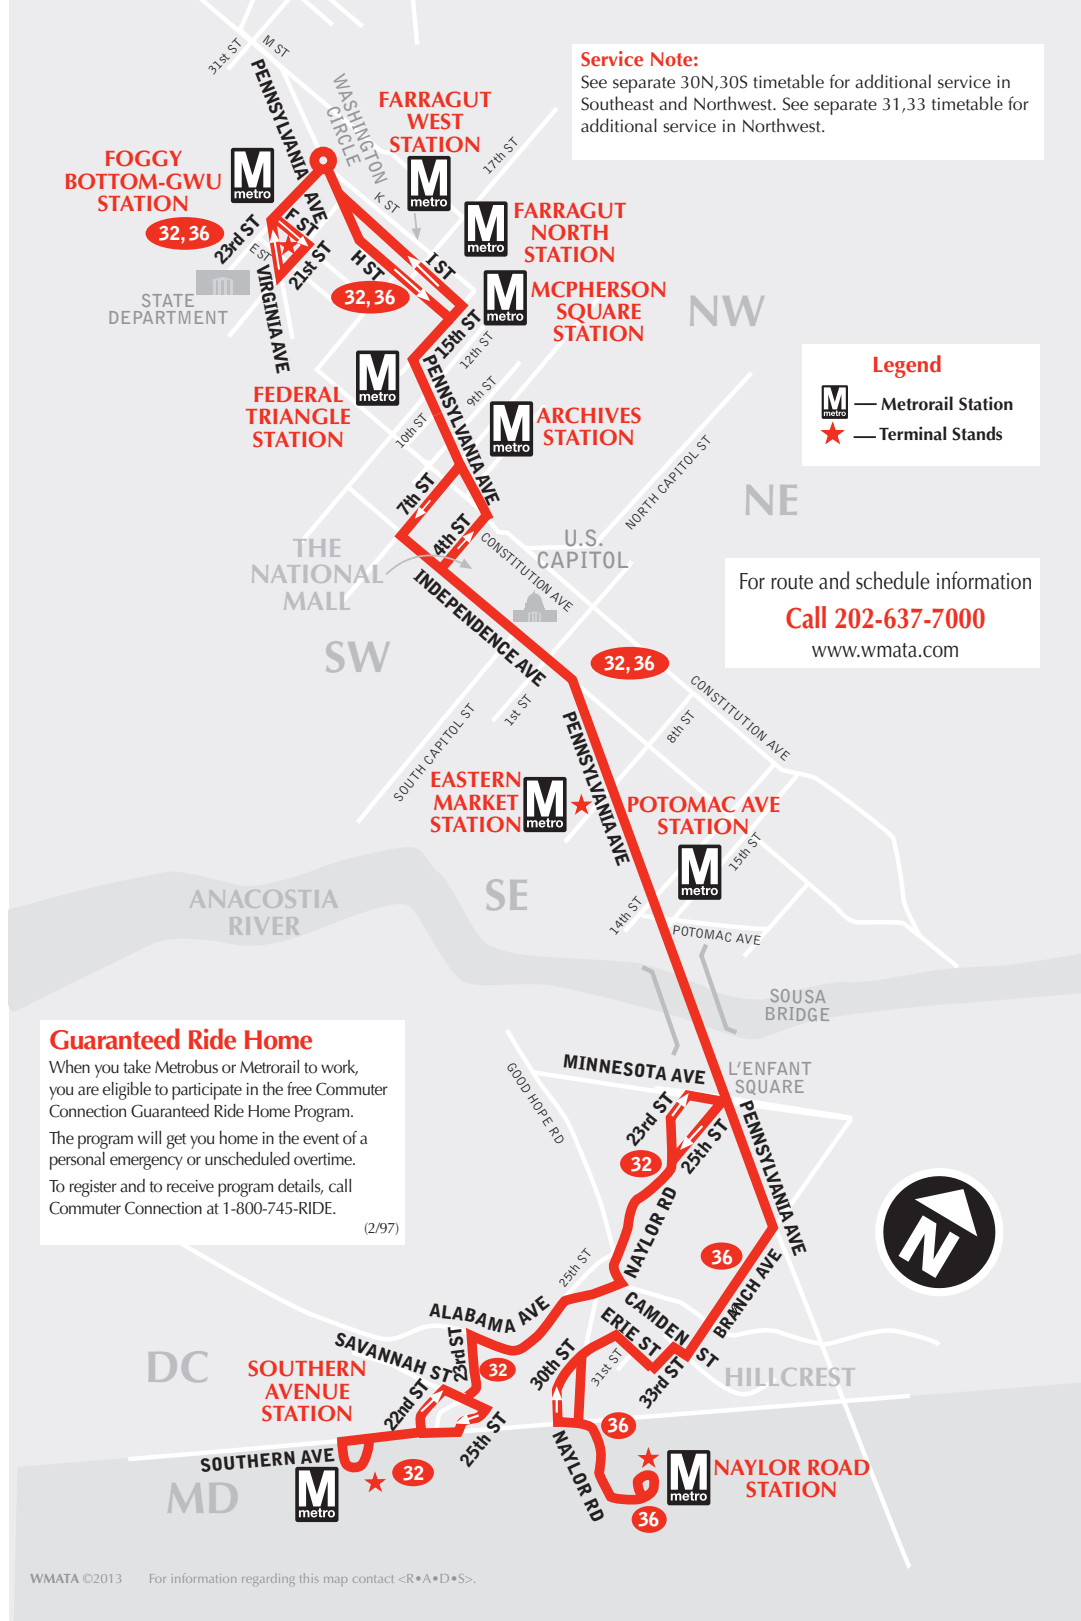

32,36

Pennsylvania Avenue Line

Effective Sunday, May 29, 2022

A partir del domingo, 29 de mayo de 2022

32,36

Pennsylvania Avenue Line

Service Note:
See separate 30N,30S timetable for additional service in Southeast and Northwest. See separate 31,33 timetable for additional service in Northwest.

Legend
M metro — Metrorail Station
★ — Terminal Stands

For route and schedule information
Call 202-637-7000
www.wmata.com

Guaranteed Ride Home
When you take Metrobus or Metrorail to work, you are eligible to participate in the free Commuter Connection Guaranteed Ride Home Program. The program will get you home in the event of a personal emergency or unscheduled overtime. To register and to receive program details, call Commuter Connection at 1-800-745-RIDE. (2/97)