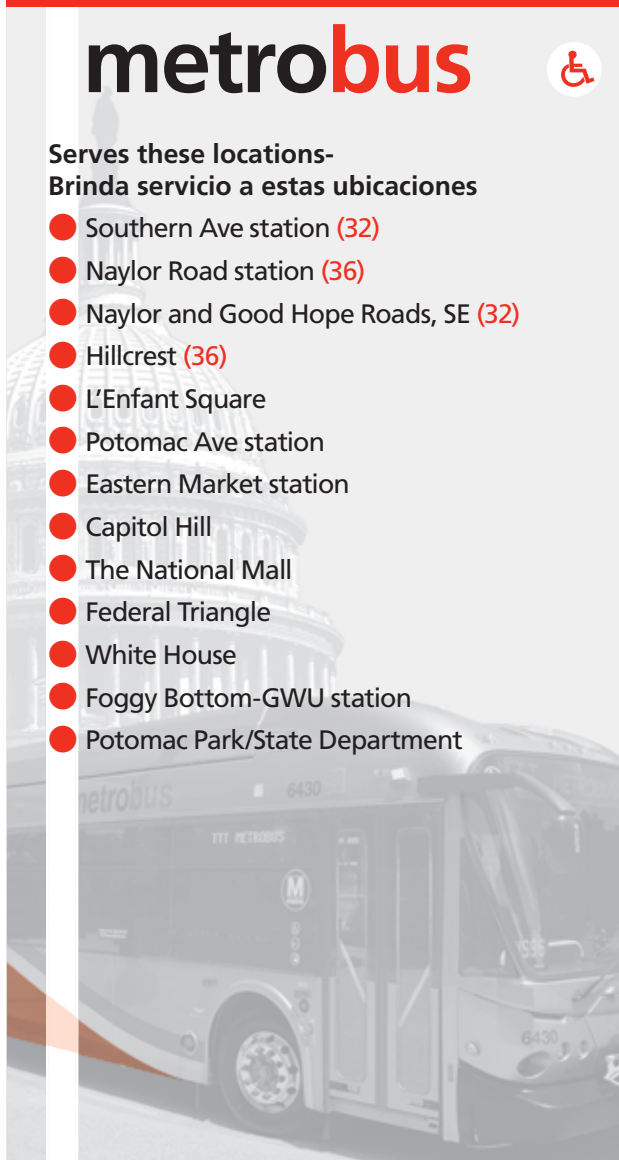

## Pennsylvania Avenue Line

# metrobus

Serves these locations-  
Brinda servicio a estas ubicaciones

- Southern Ave station (32)
- Naylor Road station (36)
- Naylor and Good Hope Roads, SE (32)
- Hillcrest (36)
- L'Enfant Square
- Potomac Ave station
- Eastern Market station
- Capitol Hill
- The National Mall
- Federal Triangle
- White House
- Foggy Bottom-GWU station
- Potomac Park/State Department