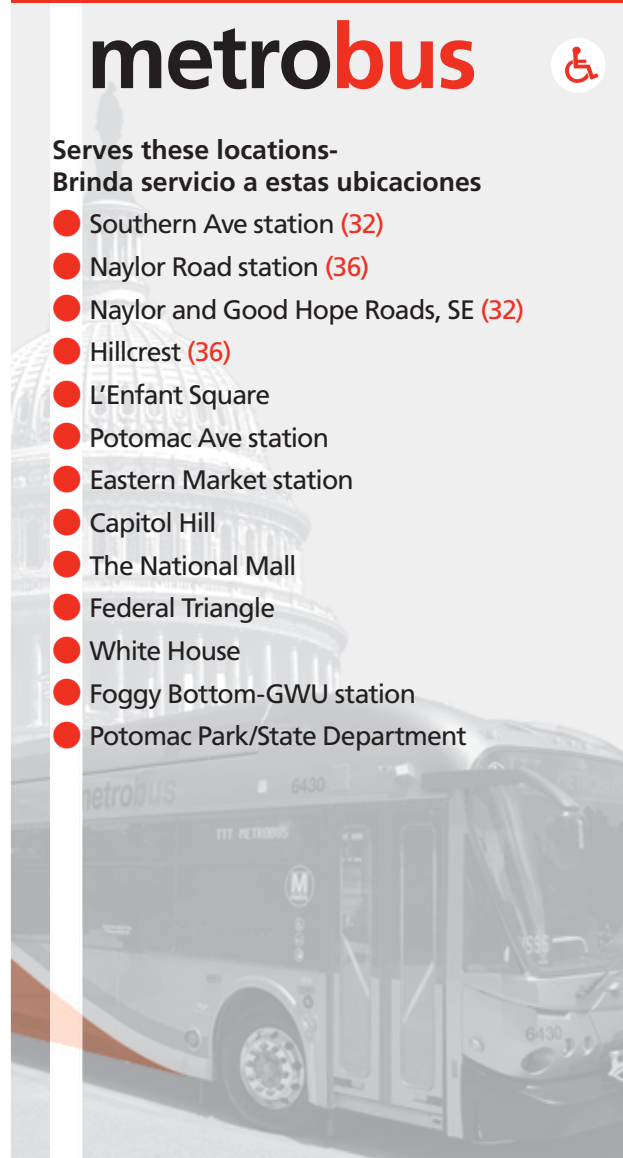

## Pennsylvania Avenue Line

# metrobus

Serves these locations-  
Brinda servicio a estas ubicaciones

- Southern Ave station (32)
- Naylor Road station (36)
- Naylor and Good Hope Roads, SE (32)
- Hillcrest (36)
- L'Enfant Square
- Potomac Ave station
- Eastern Market station
- Capitol Hill
- The National Mall
- Federal Triangle
- White House
- Foggy Bottom-GWU station
- Potomac Park/State Department