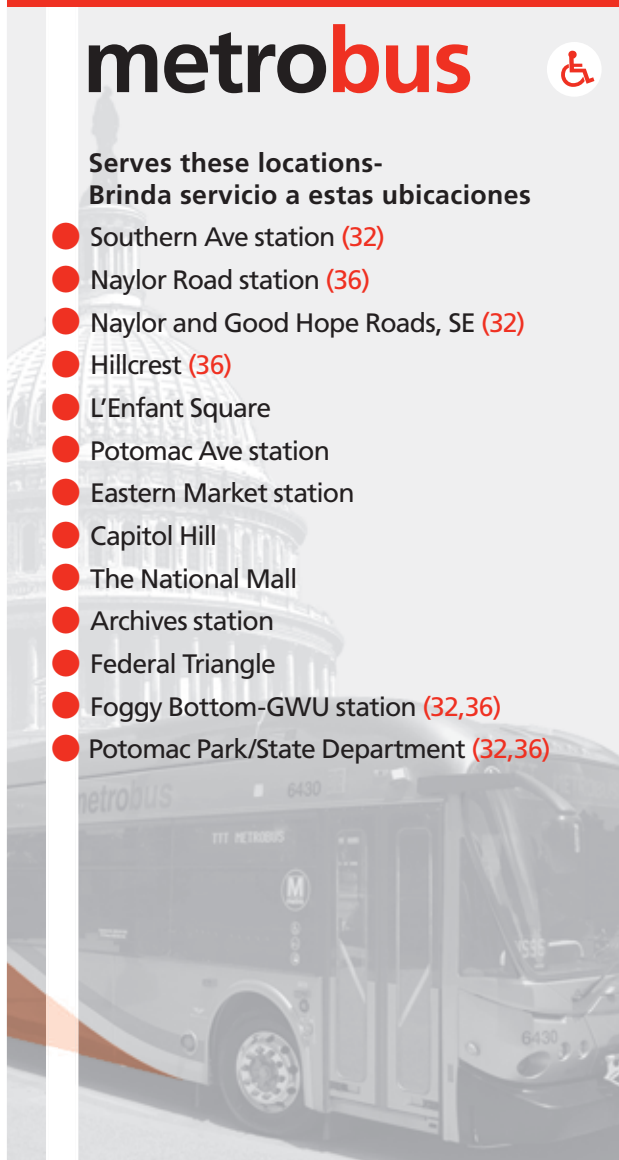

English-Español

Effective 12-30-18

32,36

Saturday & Sunday Only
Pennsylvania Avenue Line

metrobus

Serves these locations-
Brinda servicio a estas ubicaciones

- Southern Ave station (32)
- Naylor Road station (36)
- Naylor and Good Hope Roads, SE (32)
- Hillcrest (36)
- L'Enfant Square
- Potomac Ave station
- Eastern Market station
- Capitol Hill
- The National Mall
- Archives station
- Federal Triangle
- Foggy Bottom-GWU station (32,36)
- Potomac Park/State Department (32,36)