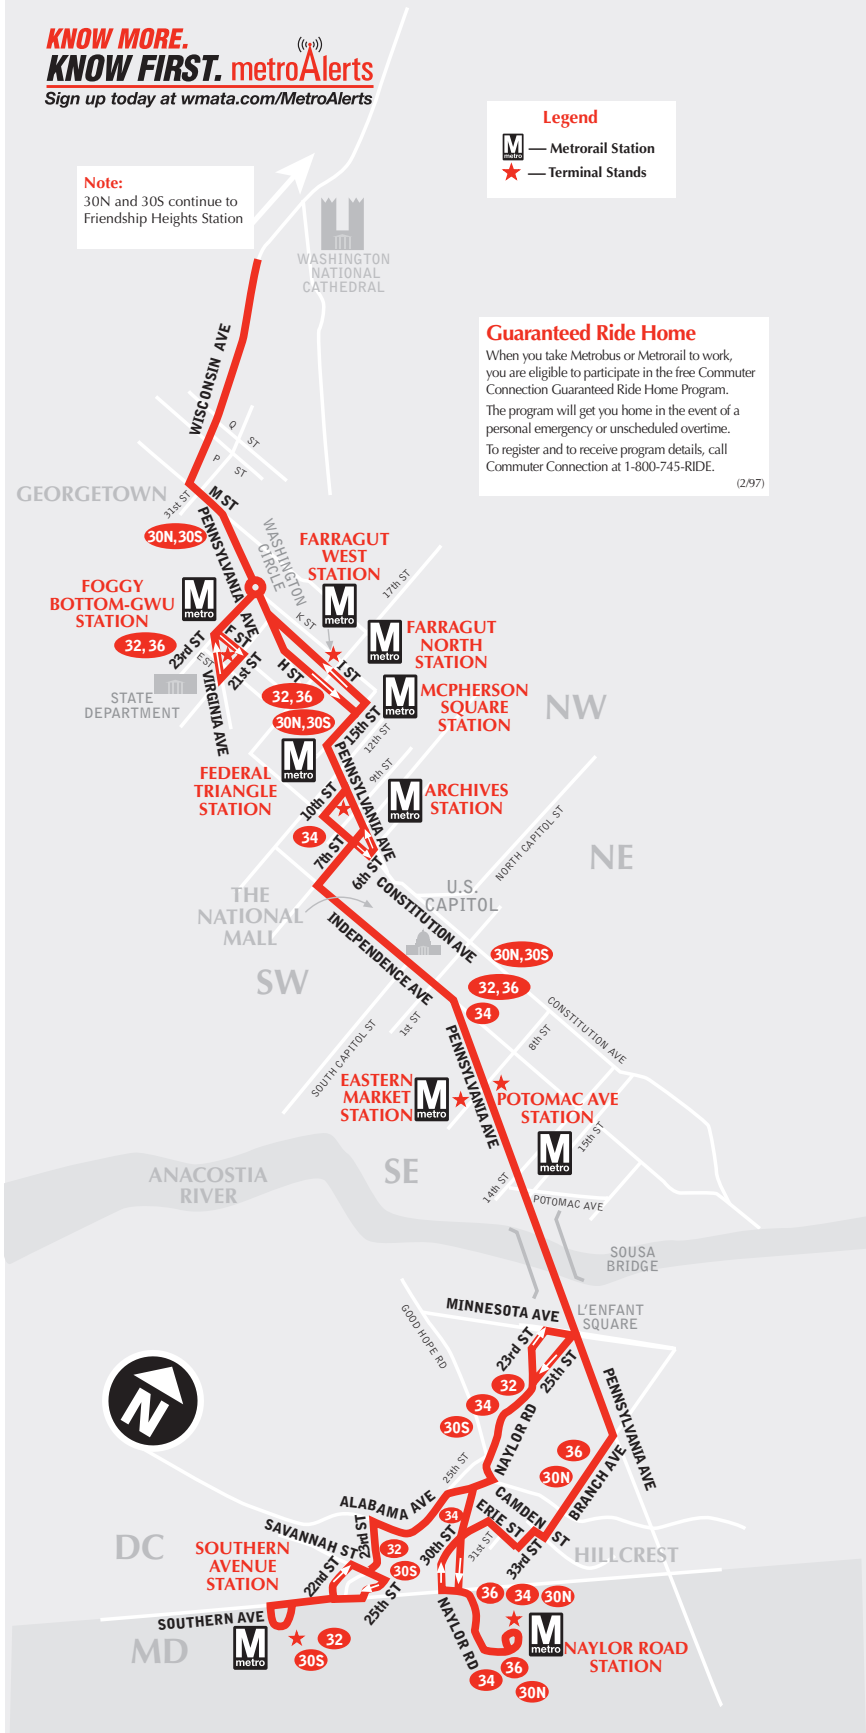

32,34,36 Pennsylvania Avenue Line

For route and schedule information
Call 202-637-7000
www.wmata.com

KNOW MORE.
KNOW FIRST. metroAlerts
Sign up today at wmata.com/MetroAlerts

Note:
30N and 30S continue to
Friendship Heights Station

Legend

- Metrorail Station
- Terminal Stands

Guaranteed Ride Home
When you take Metrobus or Metrorail to work, you are eligible to participate in the free Commuter Connection Guaranteed Ride Home Program. The program will get you home in the event of a personal emergency or unscheduled overtime. To register and to receive program details, call Commuter Connection at 1-800-745-RIDE. (2/97)