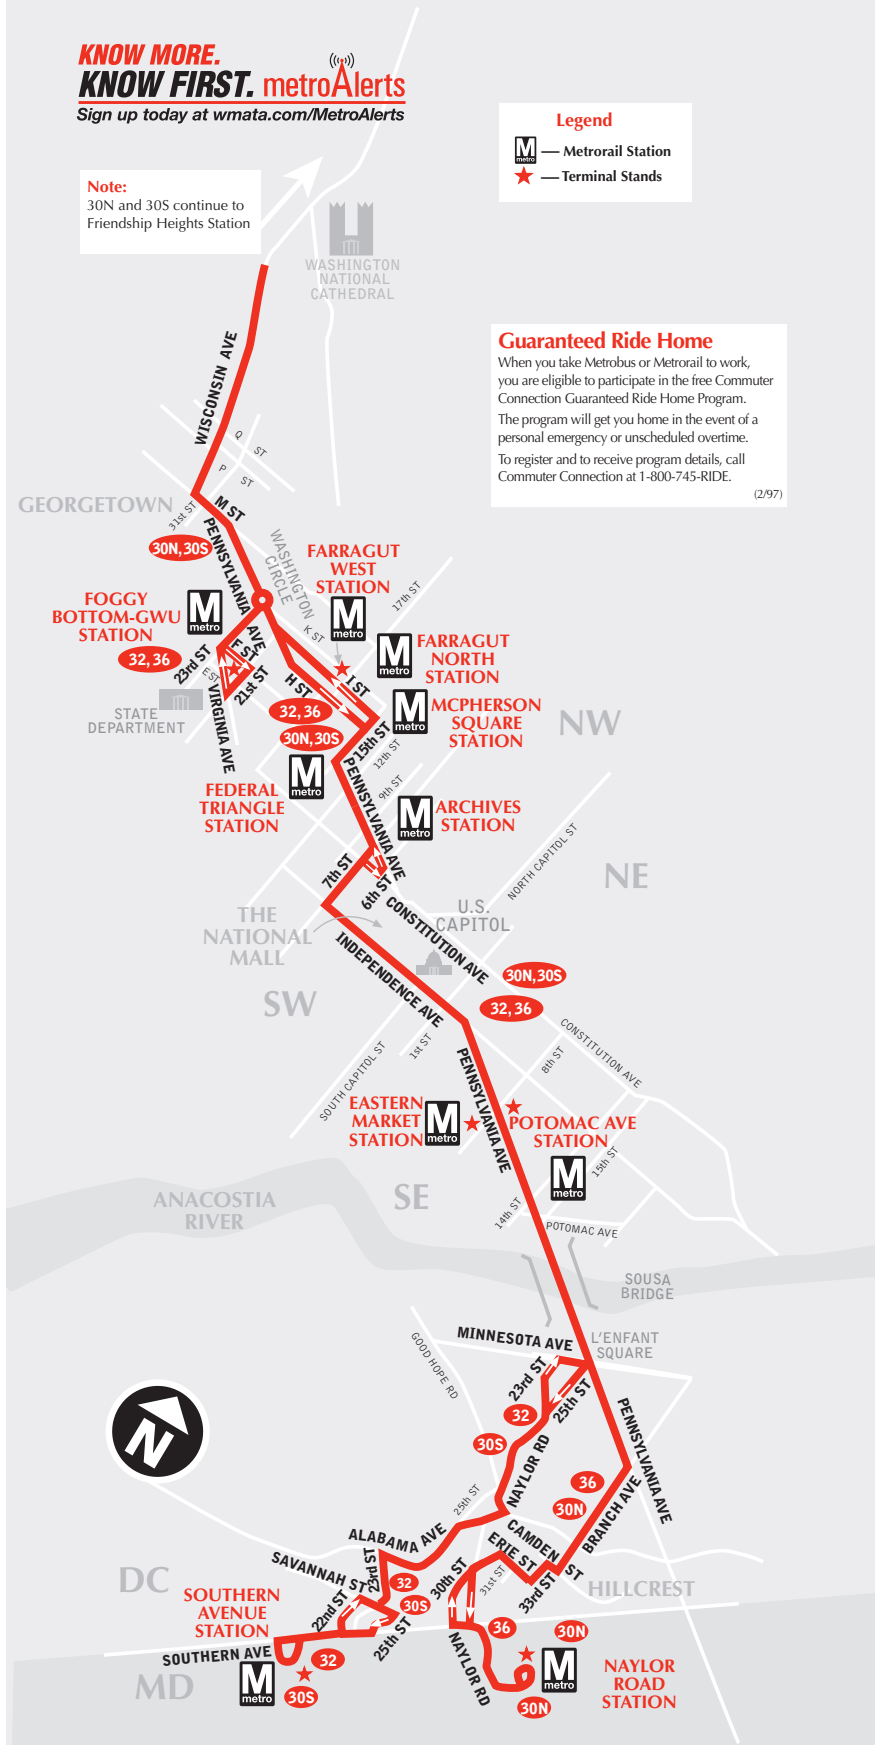

32,36 Weekend Pennsylvania Avenue Line

For route and schedule information

Call 202-637-7000

www.wmata.com

**KNOW MORE.
KNOW FIRST. metroAlerts**
Sign up today at wmata.com/MetroAlerts

Note:
30N and 30S continue to
Friendship Heights Station

Legend

- Metrorail Station
- Terminal Stands

Guaranteed Ride Home

When you take Metrobus or Metrorail to work, you are eligible to participate in the free Commuter Connection Guaranteed Ride Home Program.

The program will get you home in the event of a personal emergency or unscheduled overtime.

To register and to receive program details, call Commuter Connection at 1-800-745-RIDE.

(2/97)