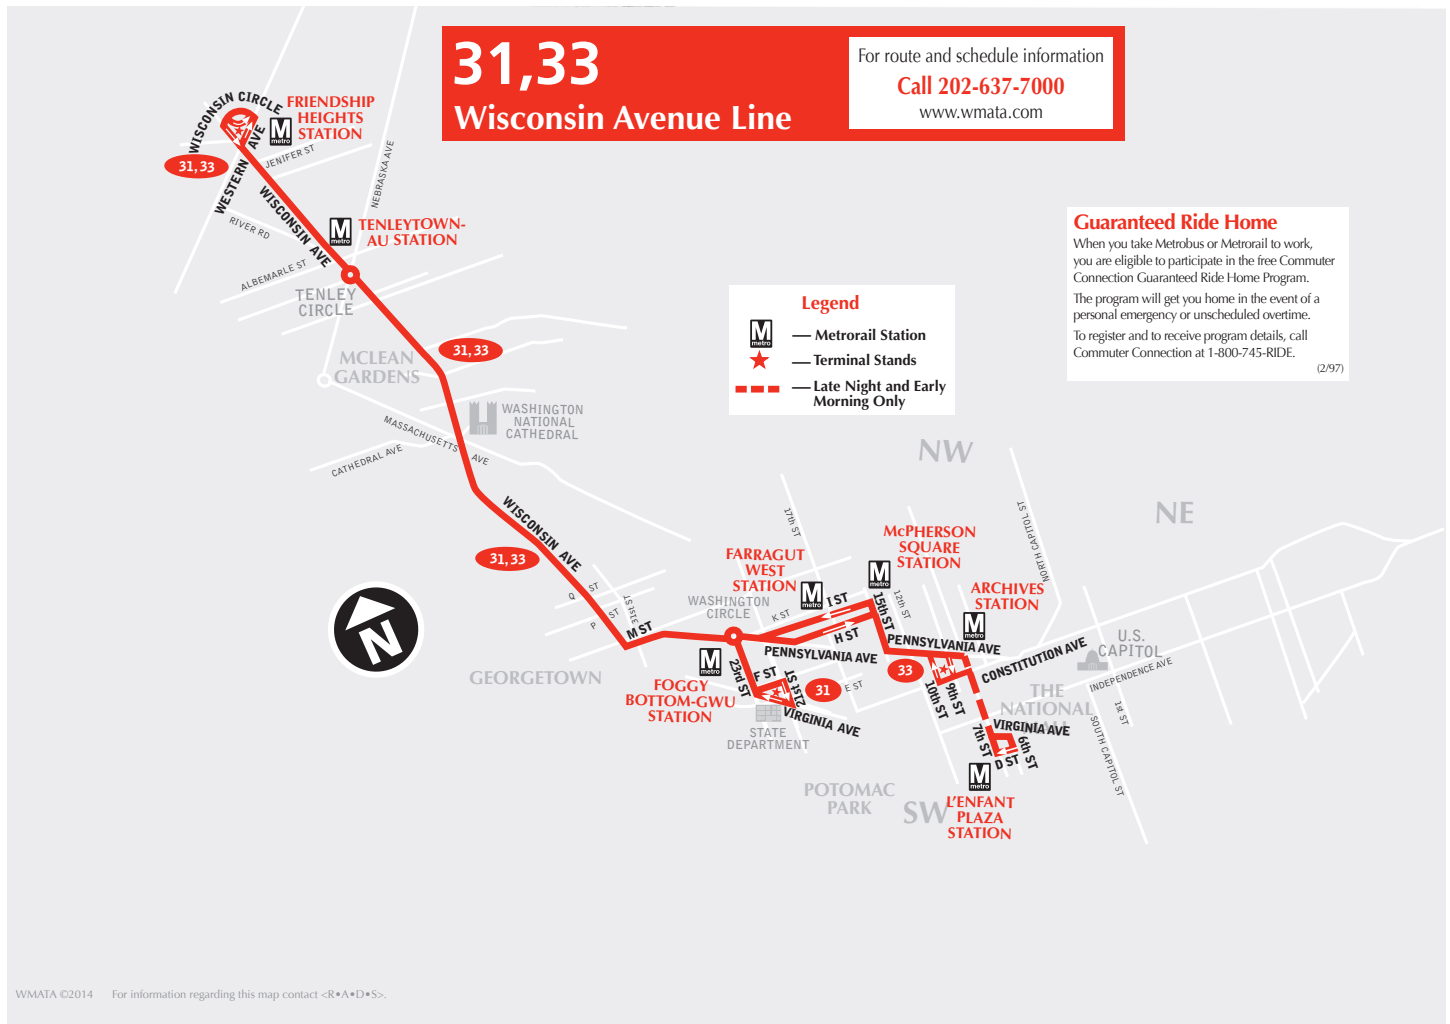

31,33

Wisconsin Avenue Line

Effective Sunday, December 17, 2023

A partir del domingo, 17 de diciembre de 2023

► Southbound To Potomac Park and Federal Triangle

Monday thru Friday — De Lunes a viernes

Route Number	Friendship Heights	Wisconsin Ave. & Albemarle St. NW (Tenleytown-AU)	Wisconsin & Cathedral Aves. NW (Massachusetts Ave.)	M St. & Wisconsin Ave. NW (Georgetown)	Virginia Ave. & E St. NW (POTOMAC PARK)	H St. & Madison Pl. NW	10th St. & Pennsylvania Ave. NW (FEDERAL TRIANGLE)	Virginia Ave. & 7th St. NW	Virginia Ave. & 7th St. SW (L'ENFANT PLAZA)
AM Service — Servicio matutino									
33	1:00	1:04	1:09	1:18	-	1:26	-	1:33	1:36
33	1:20	1:24	1:29	1:38	-	1:46	-	1:53	1:56
33	1:40	1:44	1:49	1:58	-	2:06	-	2:13	2:16
33	2:00	2:04	2:09	2:18	-	2:26	-	2:33	2:36
33	2:20	2:24	2:29	2:38	-	2:46	-	2:53	2:56
33	2:40	2:44	2:49	2:58	-	3:06	-	3:13	3:16
33	3:00	3:04	3:09	3:18	-	3:26	-	3:33	3:36
33	3:20	3:24	3:29	3:38	-	3:46	-	3:53	3:56
33	3:40	3:44	3:49	3:58	-	4:06	-	4:13	4:16
33	4:00	4:04	4:09	4:18	-	4:26	-	4:33	4:36
33	4:20	4:24	4:30	4:38	-	4:46	4:55	-	-
33	4:40	4:44	4:50	4:58	-	5:06	5:15	-	-
33	5:00	5:04	5:10	5:18	-	5:26	5:35	-	-
33	5:20	5:24	5:30	5:38	-	5:46	5:55	-	-
33	5:35	5:40	5:47	5:56	-	6:04	6:13	-	-
33	5:48	5:53	6:00	6:09	-	6:17	6:26	-	-
31	6:00	6:05	6:12	6:21	6:30	-	-	-	-
33	6:10	6:15	6:22	6:31	-	6:39	6:48	-	-
33	6:18	6:23	6:30	6:40	-	6:49	6:58	-	-
31	6:26	6:31	6:38	6:48	6:59	-	-	-	-
33	6:34	6:39	6:46	6:56	-	7:05	7:14	-	-
33	6:41	6:46	6:53	7:03	-	7:12	7:21	-	-
31	6:48	6:53	7:00	7:10	7:21	-	-	-	-
33	6:54	6:59	7:06	7:16	-	7:25	7:34	-	-
33	7:00	7:06	7:15	7:27	-	7:37	7:47	-	-
31	7:06	7:12	7:21	7:33	7:45	-	-	-	-
33	7:12	7:18	7:27	7:39	-	7:49	7:59	-	-
33	7:18	7:24	7:33	7:45	-	7:55	8:05	-	-
31	7:24	7:30	7:40	7:53	8:05	-	-	-	-
33	7:30	7:36	7:46	7:59	-	8:11	8:21	-	-
33	7:35	7:41	7:51	8:04	-	8:16	8:26	-	-
31	7:40	7:46	7:56	8:09	8:21	-	-	-	-
33	7:44	7:51	8:00	8:14	-	8:28	8:39	-	-
33	7:48	7:54	8:04	8:17	-	8:29	8:39	-	-
33	7:52	7:59	8:08	8:22	-	8:36	8:47	-	-
31	7:56	8:03	8:12	8:26	8:41	-	-	-	-
33	8:00	8:07	8:16	8:30	-	8:44	8:55	-	-
33	8:05	8:12	8:21	8:35	-	8:49	9:00	-	-
31	8:10	8:17	8:26	8:40	8:55	-	-	-	-
33	8:15	8:22	8:31	8:45	-	8:59	9:10	-	-
33	8:20	8:27	8:36	8:50	-	9:04	9:15	-	-
33	8:25	8:32	8:40	8:52	-	9:04	9:14	-	-
31	8:30	8:37	8:45	8:57	9:09	-	-	-	-
33	8:36	8:43	8:51	9:03	-	9:15	9:25	-	-
33	8:42	8:49	8:57	9:09	-	9:21	9:31	-	-
31	8:48	8:55	9:03	9:15	9:27	-	-	-	-
33	8:54	9:01	9:09	9:21	-	9:33	9:43	-	-
33	9:00	9:07	9:15	9:27	-	9:39	9:49	-	-
31	9:07	9:14	9:22	9:34	9:46	-	-	-	-
33	9:14	9:21	9:29	9:41	-	9:53	10:03	-	-
33	9:21	9:28	9:36	9:48	-	10:00	10:10	-	-
33	9:28	9:35	9:43	9:55	-	10:07	10:17	-	-
31	9:35	9:42	9:50	10:02	10:14	-	-	-	-
33	9:42	9:49	9:57	10:09	-	10:21	10:31	-	-
33	9:50	9:57	10:05	10:17	-	10:29	10:39	-	-
31	10:00	10:07	10:15	10:27	10:39	-	-	-	-
33	10:10	10:17	10:25	10:37	-	10:49	10:59	-	-
33	10:20	10:27	10:35	10:47	-	10:59	11:09	-	-
31	10:30	10:37	10:45	10:57	11:09	-	-	-	-
33	10:40	10:47	10:55	11:07	-	11:19	11:29	-	-
33	10:50	10:57	11:05	11:17	-	11:29	11:39	-	-
31	11:00	11:07	11:15	11:27	11:39	-	-	-	-
33	11:10	11:17	11:25	11:37	-	11:49	11:59	-	-
33	11:20	11:27	11:35	11:47	-	11:59	12:09	-	-
31	11:30	11:37	11:46	12:00	12:11	-	-	-	-
33	11:40	11:47	11:56	12:10	-	12:22	12:34	-	-
33	11:50	11:57	12:06	12:20	-	12:32	12:44	-	-