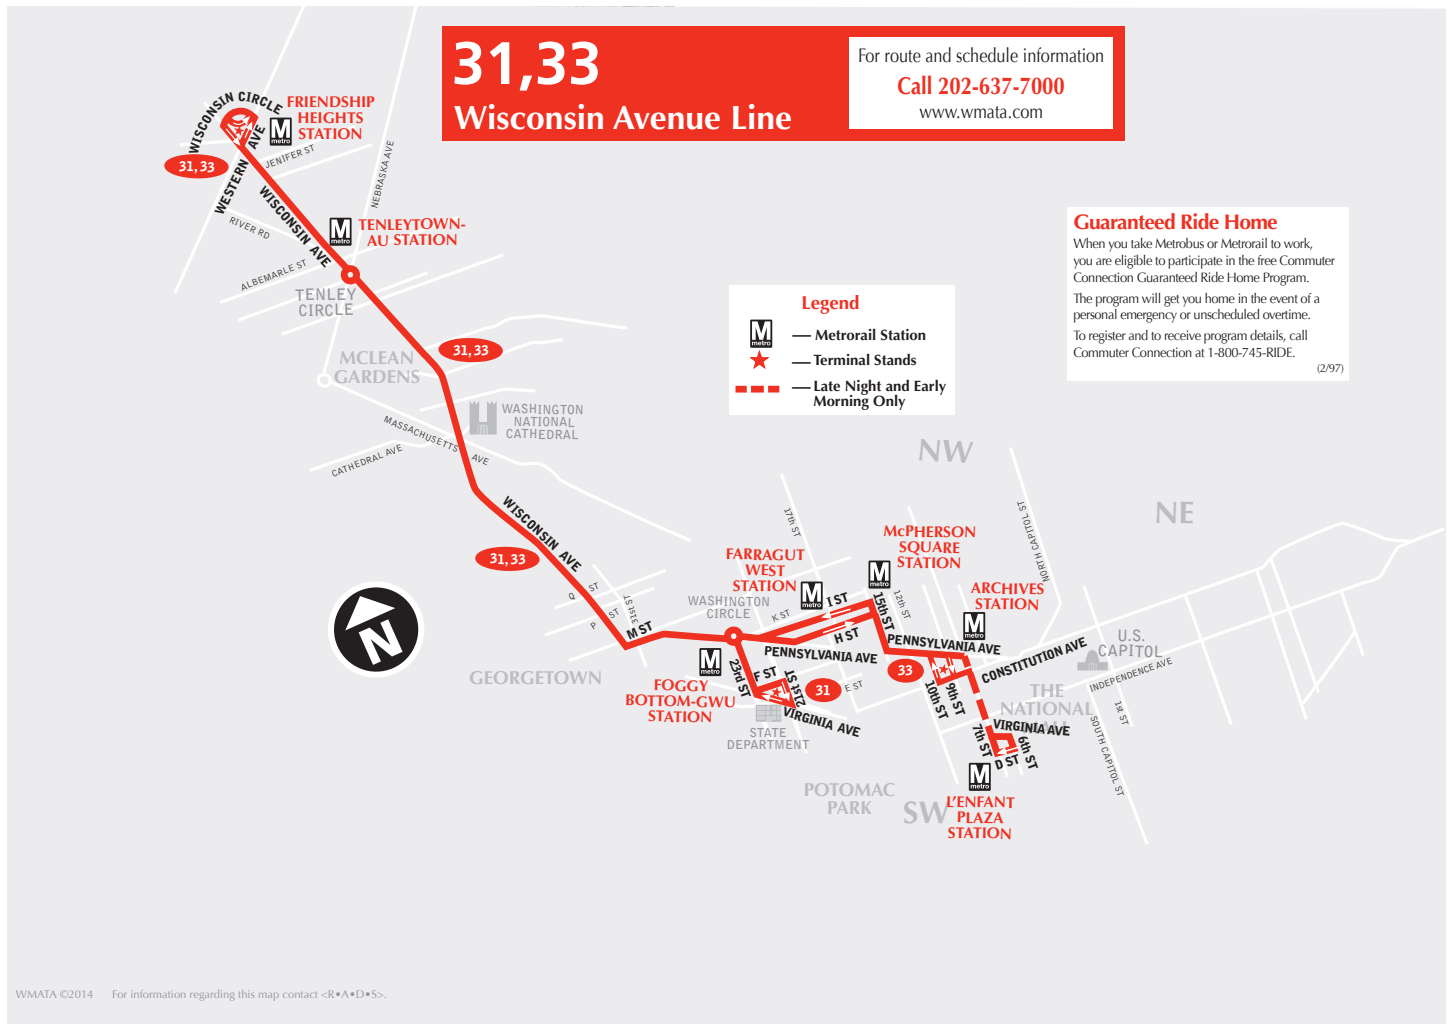

31,33

Wisconsin Avenue Line

Effective Sunday, June 25, 2023

A partir del domingo, 25 de junio de 2023

► Southbound To Potomac Park and Federal Triangle

Monday thru Friday — De Lunes a viernes

Route Number	Friendship Heights	Wisconsin Ave. & Albe-marle St. NW (Tenleytown-AU)	Wisconsin & Cathedral Aves. NW (Massachusetts Ave.)	M St. & Wisconsin Ave. NW (Georgetown)	Virginia Ave. & E St. NW (POTOMAC PARK)	H St. & Madison Pl. NW	10th St. & Pennsylvania Ave. NW (FEDERAL TRIANGLE)	Pennsylvania Ave. & 7th St. NW	Virginia Ave. & 7th St. SW (L'ENFANT PLAZA)
AM Service — Servicio matutino									
33	4:20	4:24	4:30	4:38	-	4:46	4:55	-	-
33	4:50	4:54	5:00	5:08	-	5:16	5:25	-	-
33	5:20	5:24	5:30	5:38	-	5:46	5:55	-	-
33	5:35	5:40	5:47	5:56	-	6:04	6:13	-	-
33	5:48	5:53	6:00	6:09	-	6:17	6:26	-	-
31	6:00	6:05	6:12	6:21	6:30	-	-	-	-
33	6:10	6:15	6:22	6:31	-	6:39	6:48	-	-
33	6:18	6:23	6:30	6:40	-	6:49	6:58	-	-
31	6:26	6:31	6:38	6:48	6:59	-	-	-	-
33	6:34	6:39	6:46	6:56	-	7:05	7:14	-	-
33	6:41	6:46	6:53	7:03	-	7:12	7:21	-	-
31	6:48	6:53	7:00	7:10	7:21	-	-	-	-
33	6:54	6:59	7:06	7:16	-	7:25	7:34	-	-
33	7:00	7:06	7:15	7:27	-	7:37	7:47	-	-
31	7:06	7:12	7:21	7:33	7:45	-	-	-	-
33	7:12	7:18	7:27	7:39	-	7:49	7:59	-	-
33	7:18	7:24	7:33	7:45	-	7:55	8:05	-	-
31	7:24	7:30	7:40	7:53	8:05	-	-	-	-
33	7:30	7:36	7:46	7:59	-	8:11	8:21	-	-
33	7:35	7:41	7:51	8:04	-	8:16	8:26	-	-
31	7:40	7:46	7:56	8:09	8:21	-	-	-	-
33	7:44	7:51	8:00	8:14	-	8:28	8:39	-	-
33	7:48	7:54	8:04	8:17	-	8:29	8:39	-	-
33	7:52	7:59	8:08	8:22	-	8:36	8:47	-	-
31	7:56	8:03	8:12	8:26	8:41	-	-	-	-
33	8:00	8:07	8:16	8:30	-	8:44	8:55	-	-
33	8:05	8:12	8:21	8:35	-	8:49	9:00	-	-
31	8:10	8:17	8:26	8:40	8:55	-	-	-	-
33	8:15	8:22	8:31	8:45	-	8:59	9:10	-	-
33	8:20	8:27	8:36	8:50	-	9:04	9:15	-	-
33	8:25	8:32	8:40	8:52	-	9:04	9:14	-	-
31	8:30	8:37	8:45	8:57	9:09	-	-	-	-
33	8:30	8:37	8:45	8:57	9:09	-	-	-	-
33	8:36	8:43	8:51	9:03	-	9:15	9:25	-	-
33	8:42	8:49	8:57	9:09	-	9:21	9:31	-	-
33	8:42	8:49	8:57	9:09	-	9:21	9:31	-	-
31	8:48	8:55	9:03	9:15	9:27	-	-	-	-
33	8:54	9:01	9:09	9:21	-	9:33	9:43	-	-
33	8:54	9:01	9:09	9:21	-	9:33	9:43	-	-
33	9:00	9:07	9:15	9:27	-	9:39	9:49	-	-
31	9:07	9:14	9:22	9:34	9:46	-	-	-	-
33	9:14	9:21	9:29	9:41	-	9:53	10:03	-	-
33	9:21	9:28	9:36	9:48	-	10:00	10:10	-	-
33	9:28	9:35	9:43	9:55	-	10:07	10:17	-	-
31	9:35	9:42	9:50	10:02	10:14	-	-	-	-
33	9:42	9:49	9:57	10:09	-	10:21	10:31	-	-
33	9:50	9:57	10:05	10:17	-	10:29	10:39	-	-
31	10:00	10:07	10:15	10:27	10:39	-	-	-	-
33	10:10	10:17	10:25	10:37	-	10:49	10:59	-	-
33	10:20	10:27	10:35	10:47	-	10:59	11:09	-	-
31	10:30	10:37	10:45	10:57	11:09	-	-	-	-
33	10:40	10:47	10:55	11:07	-	11:19	11:29	-	-
33	10:50	10:57	11:05	11:17	-	11:29	11:39	-	-
31	11:00	11:07	11:15	11:27	11:39	-	-	-	-
33	11:10	11:17	11:25	11:37	-	11:49	11:59	-	-
33	11:20	11:27	11:35	11:47	-	11:59	12:09	-	-
31	11:30	11:37	11:46	12:00	12:11	-	-	-	-
33	11:40	11:47	11:56	12:10	-	12:22	12:34	-	-
33	11:50	11:57	12:06	12:20	-	12:32	12:44	-	-