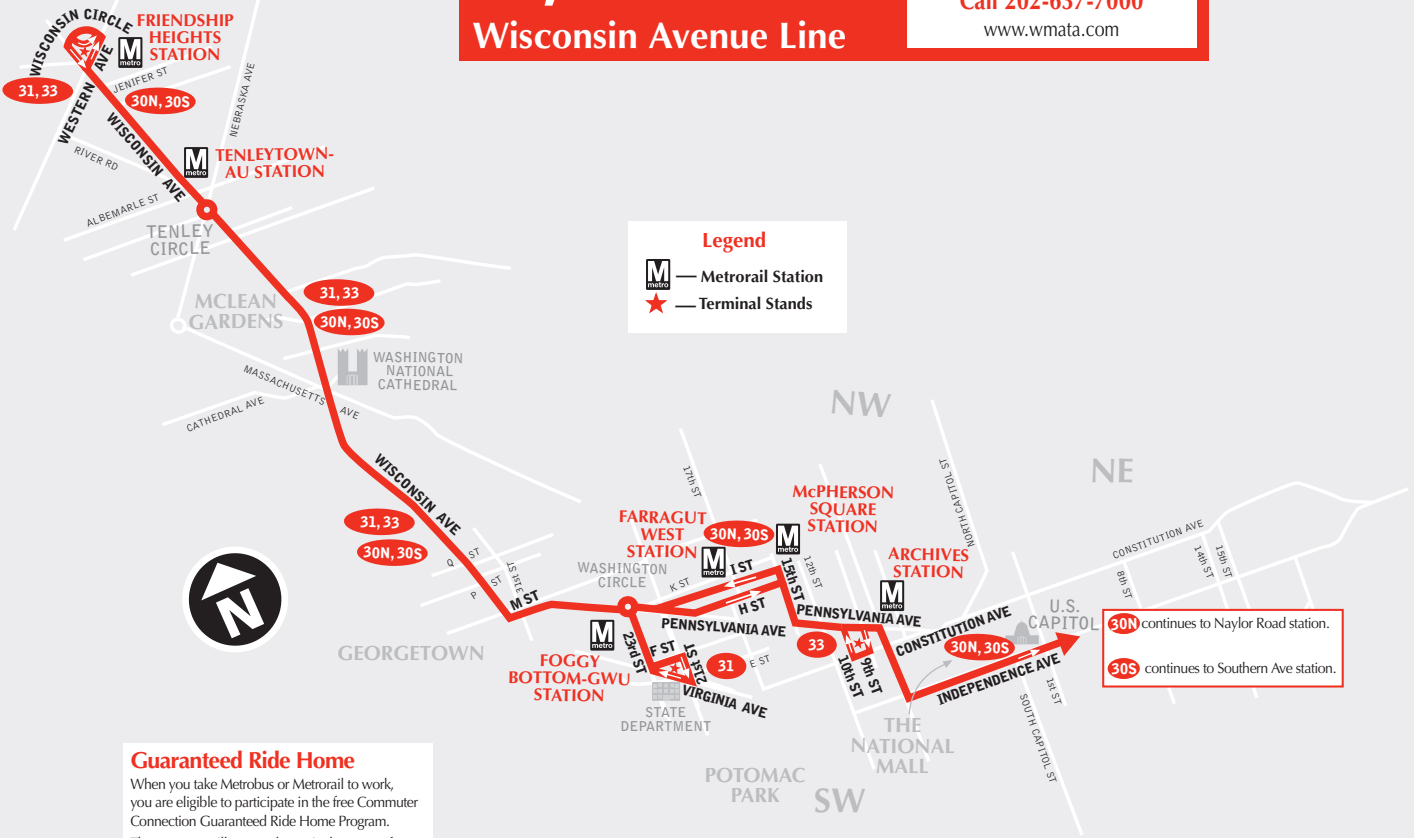

31, 33 Wisconsin Avenue Line

For route and schedule information
Call 202-637-7000
www.wmata.com

Legend

- Metrorail Station
- Terminal Stands

Guaranteed Ride Home
When you take Metrobus or Metrorail to work, you are eligible to participate in the free Commuter Connection Guaranteed Ride Home Program. The program will get you home in the event of a personal emergency or unscheduled overtime. To register and to receive program details, call Commuter Connection at 1-800-745-RIDE. (2/97)

30N continues to Naylor Road station.
30S continues to Southern Ave station.