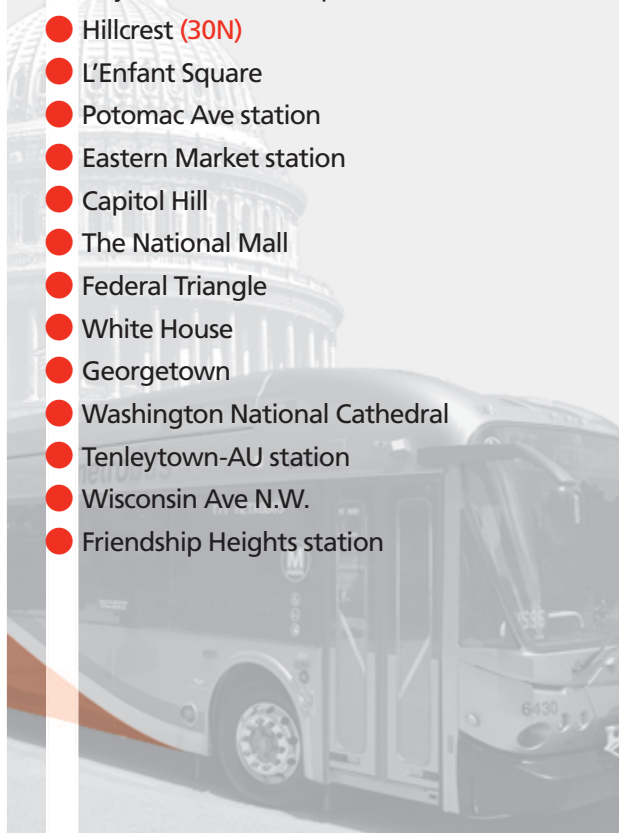

English-Español

Effective 6-25-17

30N, 30S

Friendship Heights-Southeast Line

metrobus

Serves these locations-
Brinda servicio a estas ubicaciones

- Southern Ave station (30S)
- Naylor Road station (30N)
- Naylor and Good Hope Roads, SE (30S)
- Hillcrest (30N)
- L'Enfant Square
- Potomac Ave station
- Eastern Market station
- Capitol Hill
- The National Mall
- Federal Triangle
- White House
- Georgetown
- Washington National Cathedral
- Tenleytown-AU station
- Wisconsin Ave N.W.
- Friendship Heights station

www.wmata.com

Information Anytime 202-637-7000 TTY 202-962-2033

**Washington
Metropolitan Area
Transit Authority**

*A District of Columbia,
Maryland and Virginia
Transit Partnership*

30N,30S

Friendship Heights-Southeast Line