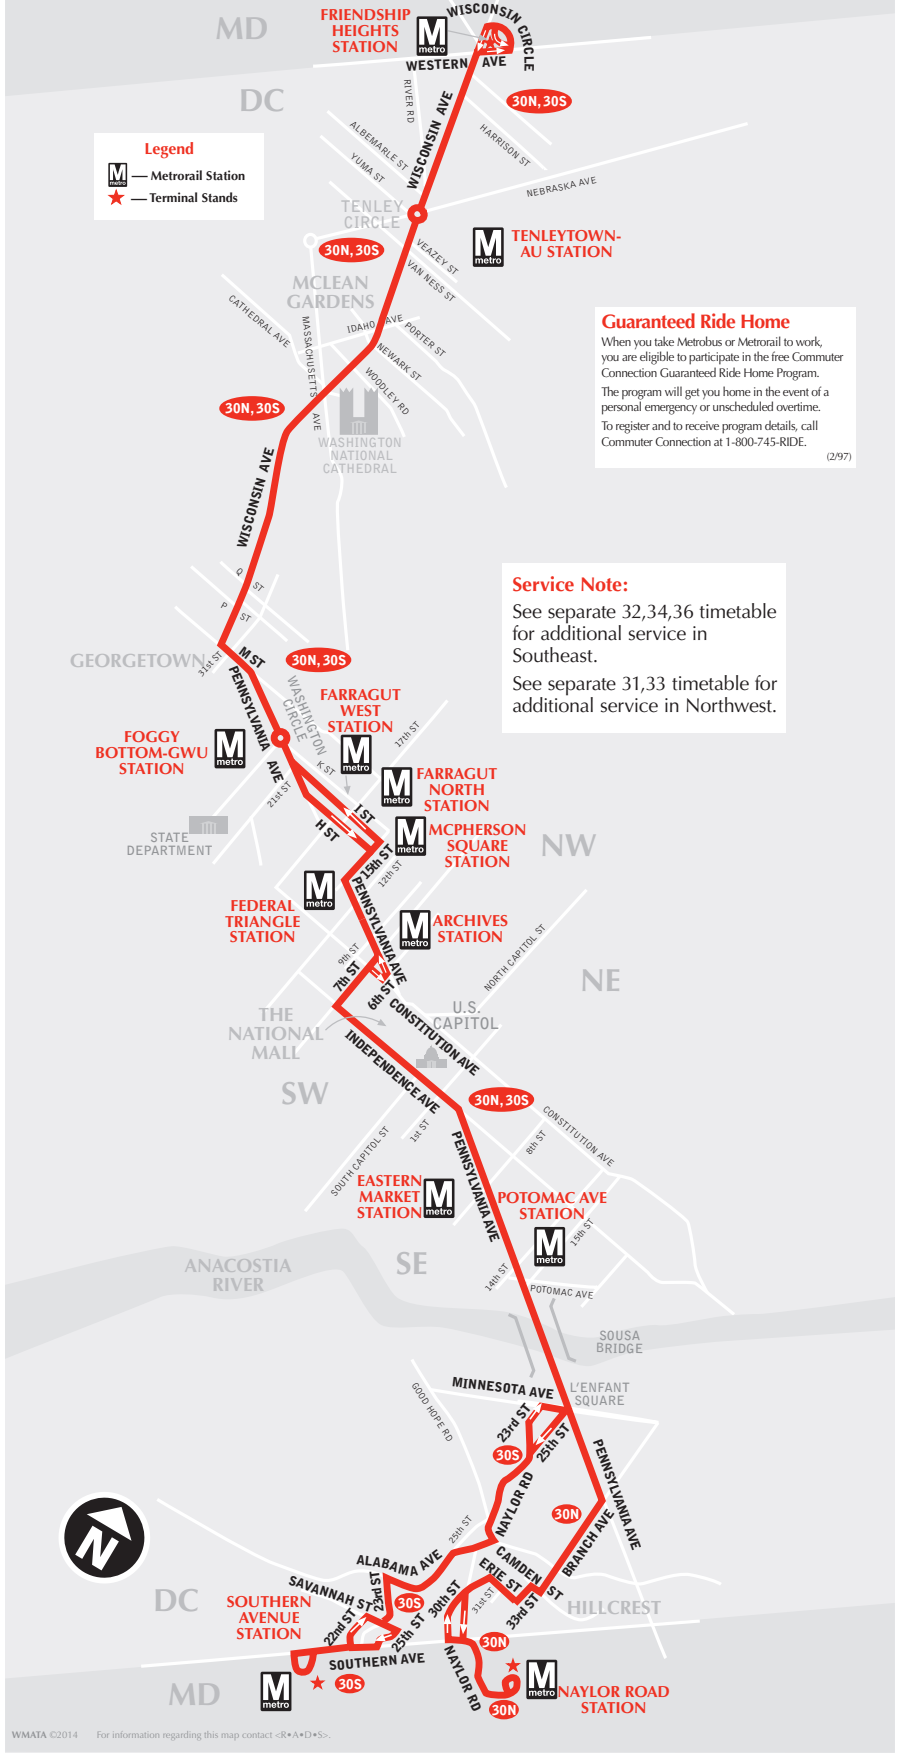

30N,30S

Friendship Heights-Southeast Line

For route and schedule information
Call 202-637-7000
www.wmata.com

Legend

- Metro Station
- Terminal Stands

Service Note:
See separate 32,34,36 timetable for additional service in Southeast.
See separate 31,33 timetable for additional service in Northwest.