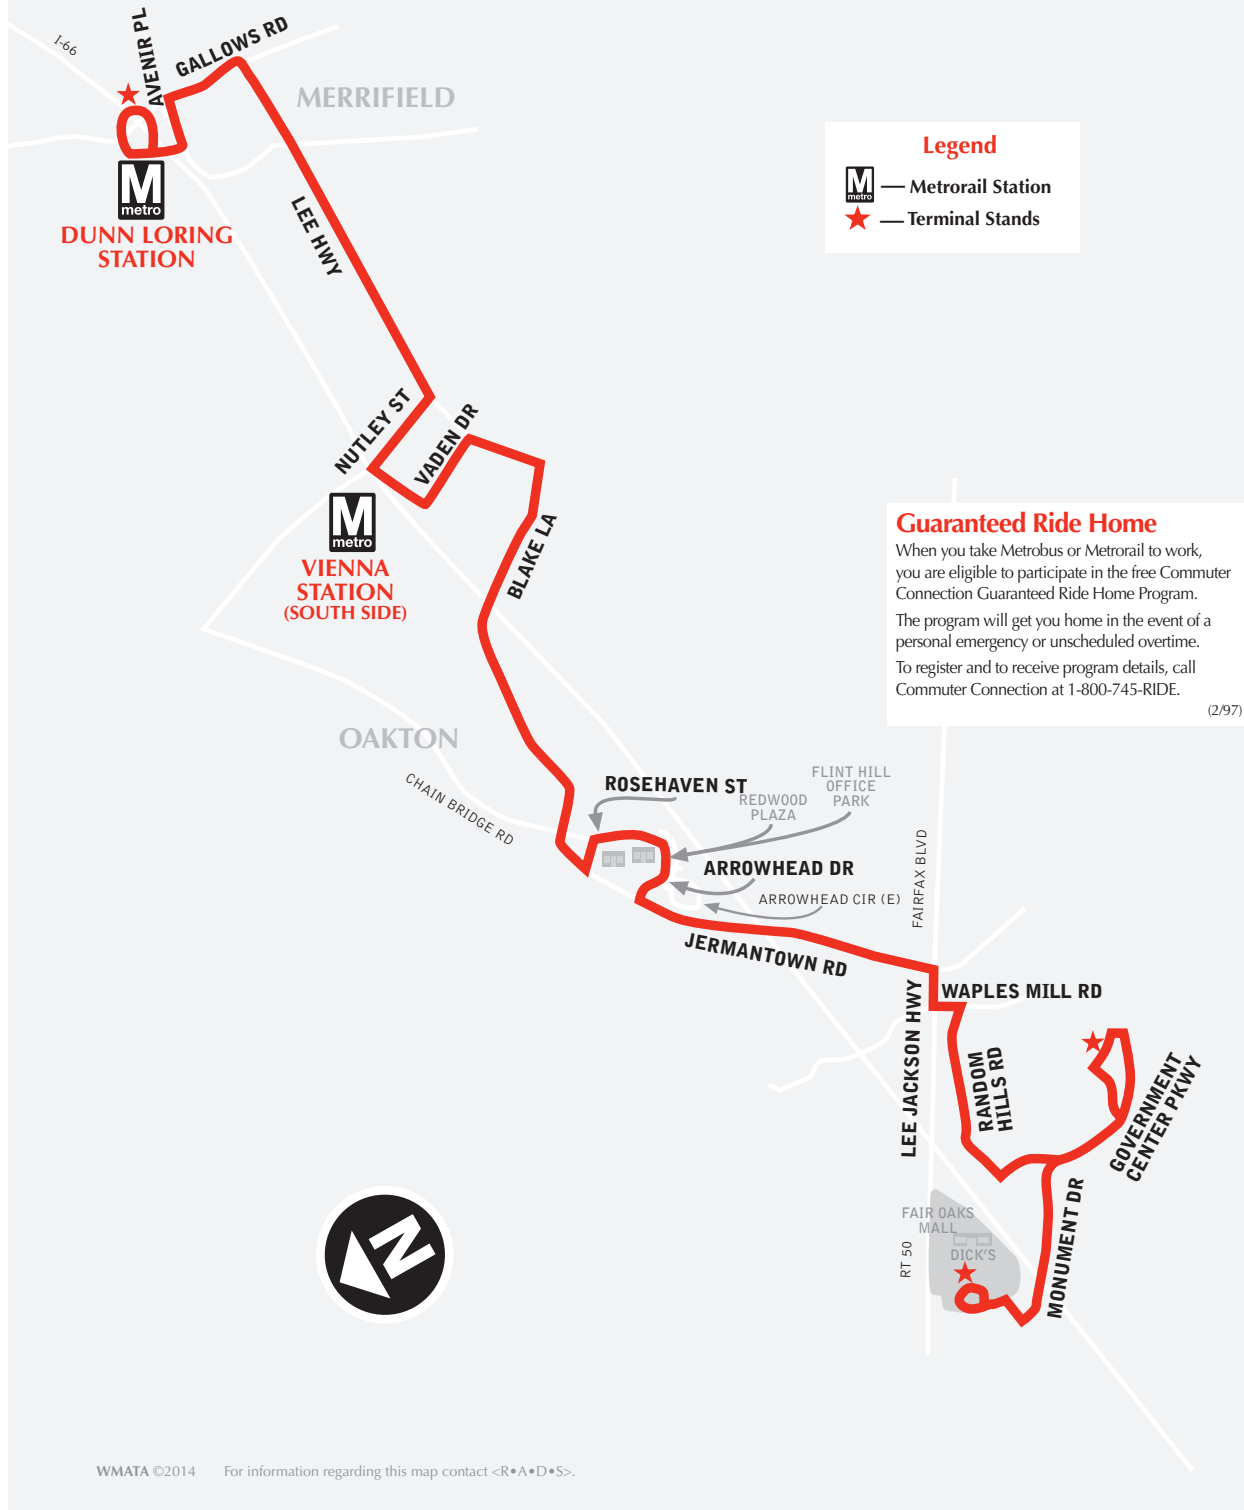

Fair Oaks-Jermantown Road Line

2B

Fair Oaks-Jermantown Road Line

For route and schedule information

Call 202-637-7000

www.wmata.com

Fair Oaks-Jermantown Road Line

▶ Westbound To Fair Oaks Mall

Monday thru Friday — De Lunes a viernes

Route Number	Dunn Loring 	Vienna (south side)	Arrowhead Dr. at Redwood Plaza	Waples Mill Rd. & Rt. 50	FAIRFAX COUNTY GOVERNMENT CENTER	FAIR OAKS MALL (Dick's)
AM Service — Servicio matutino						
2B	6:00	6:13	6:25	6:34	6:39	-
2B	6:40	6:55	7:09	7:18	-	7:26
2B	7:20	7:35	7:49	7:58	-	8:06
2B	8:00	8:16	8:32	8:41	-	8:50
2B	8:40	8:56	9:12	9:21	-	9:30
2B	9:20	9:34	9:47	9:55	-	10:04
2B	10:20	10:34	10:47	10:55	-	11:04
2B	11:20	11:34	11:47	11:55	-	12:04
PM Service — Servicio vespertino						
2B	12:20	12:34	12:47	12:55	-	1:04
2B	1:20	1:34	1:47	1:55	-	2:04
2B	2:20	2:35	2:51	3:01	-	3:11
2B	3:20	3:35	3:51	4:01	-	4:11
2B	4:00	4:15	4:31	4:41	-	4:51
2B	4:40	5:00	5:19	5:29	-	5:38
2B	5:20	5:40	5:59	6:09	-	6:18
2B	6:00	6:17	6:33	6:42	-	6:51
2B	6:40	6:57	7:13	7:22	-	7:31
2B	7:20	7:33	7:46	7:53	-	8:01
2B	8:20	8:33	8:46	8:53	-	9:01
2B	9:20	9:33	9:46	9:53	-	10:01
2B	10:20	10:31	10:42	10:48	-	10:55
2B	11:20	11:31	11:42	11:48	11:53	-

▶ Eastbound To Dunn Loring station

Monday thru Friday — De Lunes a viernes

Route Number	Fair Oaks Mall (Dick's)	Fairfax County Government Center	Waples Mill Rd. & Rt. 50	Arrowhead Dr. & Arrowhead Cir. (E.)	Vienna (south side)	DUNN LORING
AM Service — Servicio matutino						
2B	-	5:00	5:05	5:11	5:27	5:39
2B	-	5:40	5:45	5:51	6:07	6:19
2B	-	6:20	6:25	6:32	6:50	7:05
2B	-	7:00	7:05	7:12	7:30	7:45
2B	7:50	-	8:01	8:09	8:29	8:46
2B	8:50	-	9:01	9:09	9:29	9:46
2B	9:50	-	10:00	10:07	10:23	10:37
2B	10:50	-	11:00	11:07	11:22	11:36
2B	11:50	-	12:00	12:07	12:22	12:36
PM Service — Servicio vespertino						
2B	12:50	-	1:00	1:07	1:22	1:36
2B	1:50	-	2:00	2:07	2:22	2:36
2B	2:23	-	2:33	2:40	2:57	3:13
2B	3:03	-	3:13	3:20	3:37	3:53
2B	3:43	-	3:53	4:00	4:17	4:33
2B	4:23	-	4:33	4:40	4:57	5:13
2B	5:03	-	5:13	5:20	5:37	5:53
2B	5:50	-	6:00	6:07	6:24	6:40
2B	6:50	-	7:00	7:07	7:24	7:40
2B	7:50	-	7:59	8:04	8:18	8:29
2B	8:50	-	8:59	9:04	9:18	9:29
2B	9:50	-	9:59	10:04	10:18	10:29
2B	10:50	-	10:59	11:04	11:18	11:29