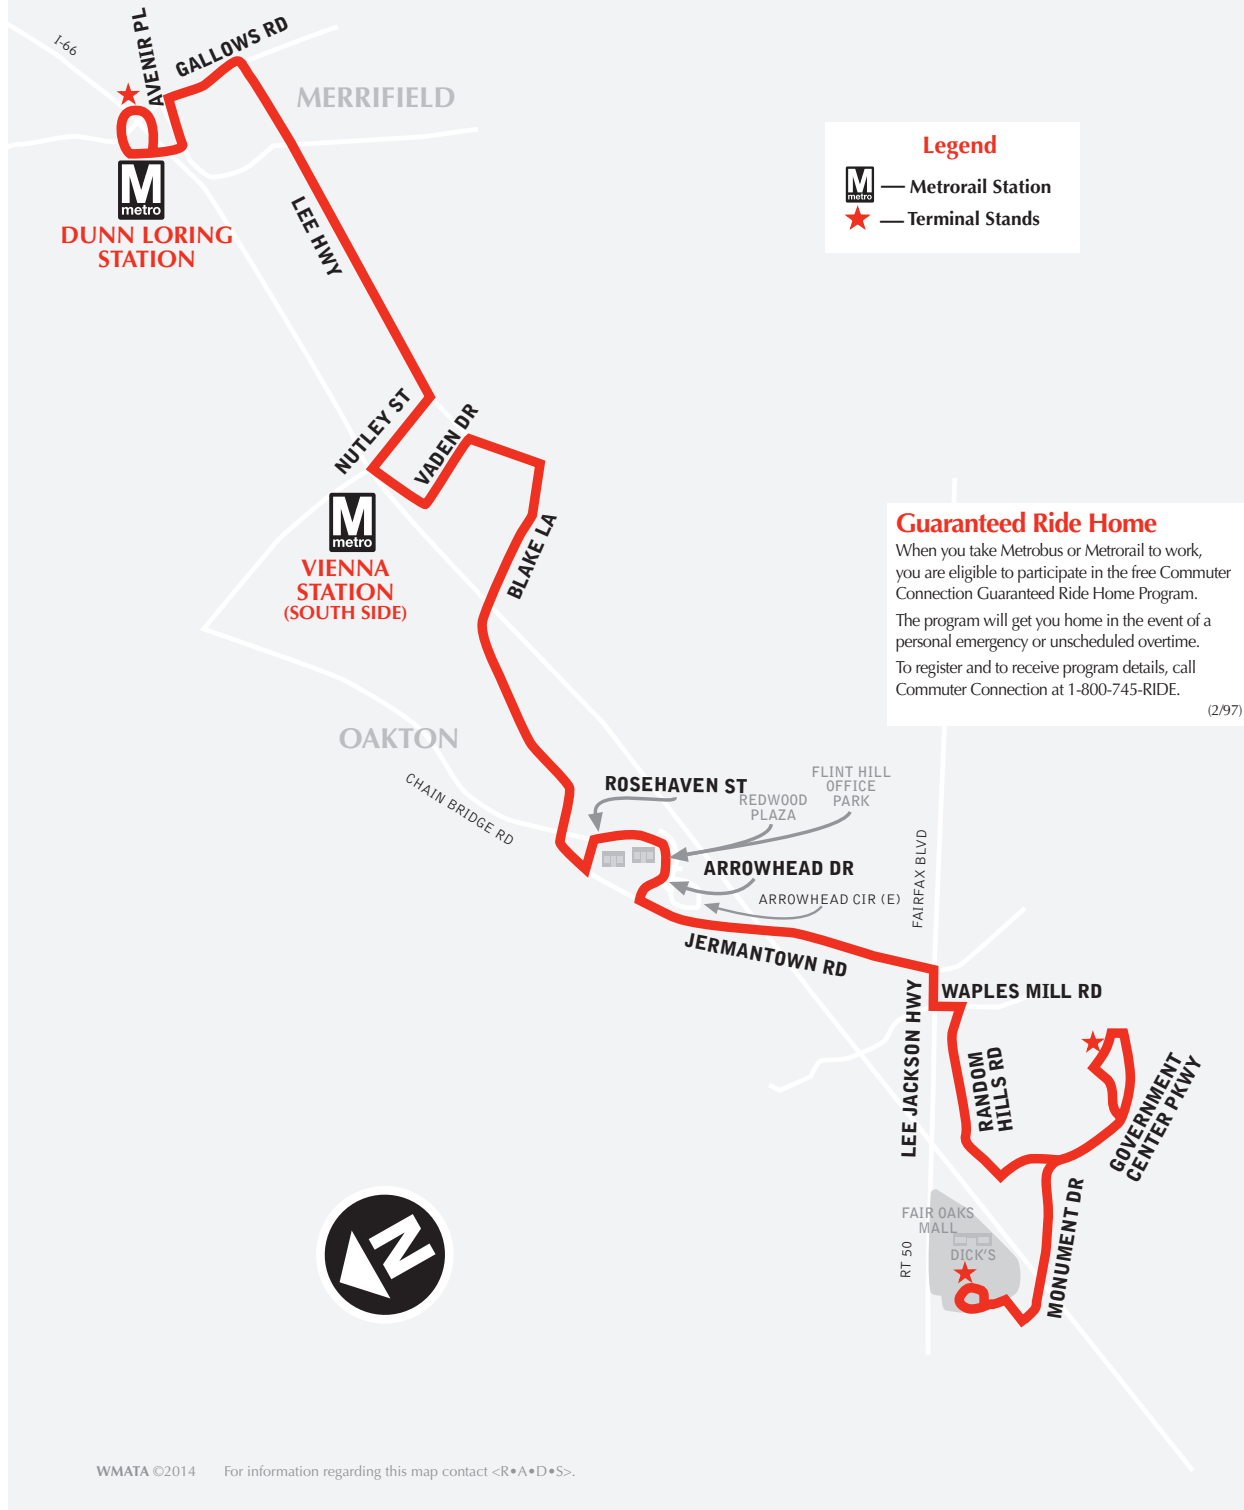

Fair Oaks-Jermantown Road Line

2B

Fair Oaks-Jermantown Road Line

For route and schedule information

Call 202-637-7000

www.wmata.com

Fair Oaks-Jermantown Road Line

► Westbound To Fair Oaks Mall

Monday thru Friday — De Lunes a viernes

Route Number	Dunn Loring 	Vienna (south side)	Arrowhead Dr. at Redwood Plaza	Waples Mill Rd. & Rt. 50	FAIRFAX COUNTY GOVERNMENT CENTER	FAIR OAKS MALL (Dick's)
AM Service — Servicio matutino						
2B	6:00	6:13	6:25	6:34	6:39	-
2B	6:40	6:55	7:09	7:18	-	7:26
2B	7:20	7:35	7:49	7:58	-	8:06
2B	8:00	8:16	8:32	8:41	-	8:50
2B	8:40	8:56	9:12	9:21	-	9:30
2B	9:20	9:34	9:47	9:55	-	10:04
2B	10:20	10:34	10:47	10:55	-	11:04
2B	11:20	11:34	11:47	11:55	-	12:04
PM Service — Servicio vespertino						
2B	12:20	12:34	12:47	12:55	-	1:04
2B	1:20	1:34	1:47	1:55	-	2:04
2B	2:20	2:35	2:51	3:01	-	3:11
2B	3:20	3:35	3:51	4:01	-	4:11
2B	4:00	4:15	4:31	4:41	-	4:51
2B	4:40	5:00	5:19	5:29	-	5:38
2B	5:20	5:40	5:59	6:09	-	6:18
2B	6:00	6:17	6:33	6:42	-	6:51
2B	6:40	6:57	7:13	7:22	-	7:31
2B	7:20	7:33	7:46	7:53	-	8:01
2B	8:20	8:33	8:46	8:53	-	9:01
2B	9:20	9:33	9:46	9:53	-	10:01
2B	10:20	10:31	10:42	10:48	-	10:55
2B	11:20	11:31	11:42	11:48	11:53	-

► Eastbound To Dunn Loring station

Monday thru Friday — De Lunes a viernes

Route Number	Fair Oaks Mall (Dick's)	Fairfax County Government Center	Waples Mill Rd. & Rt. 50	Arrowhead Dr. & Arrowhead Cir. (E.)	Vienna (south side)	DUNN LORING
AM Service — Servicio matutino						
2B	-	5:00	5:05	5:11	5:27	5:39
2B	-	5:40	5:45	5:51	6:07	6:19
2B	-	6:20	6:25	6:32	6:50	7:05
2B	-	7:00	7:05	7:12	7:30	7:45
2B	7:50	-	8:01	8:09	8:29	8:46
2B	8:50	-	9:01	9:09	9:29	9:46
2B	9:50	-	10:00	10:07	10:23	10:37
2B	10:50	-	11:00	11:07	11:22	11:36
2B	11:50	-	12:00	12:07	12:22	12:36
PM Service — Servicio vespertino						
2B	12:50	-	1:00	1:07	1:22	1:36
2B	1:50	-	2:00	2:07	2:22	2:36
2B	2:23	-	2:33	2:40	2:57	3:13
2B	3:03	-	3:13	3:20	3:37	3:53
2B	3:43	-	3:53	4:00	4:17	4:33
2B	4:23	-	4:33	4:40	4:57	5:13
2B	5:03	-	5:13	5:20	5:37	5:53
2B	5:50	-	6:00	6:07	6:24	6:40
2B	6:50	-	7:00	7:07	7:24	7:40
2B	7:50	-	7:59	8:04	8:18	8:29
2B	8:50	-	8:59	9:04	9:18	9:29
2B	9:50	-	9:59	10:04	10:18	10:29
2B	10:50	-	10:59	11:04	11:18	11:29