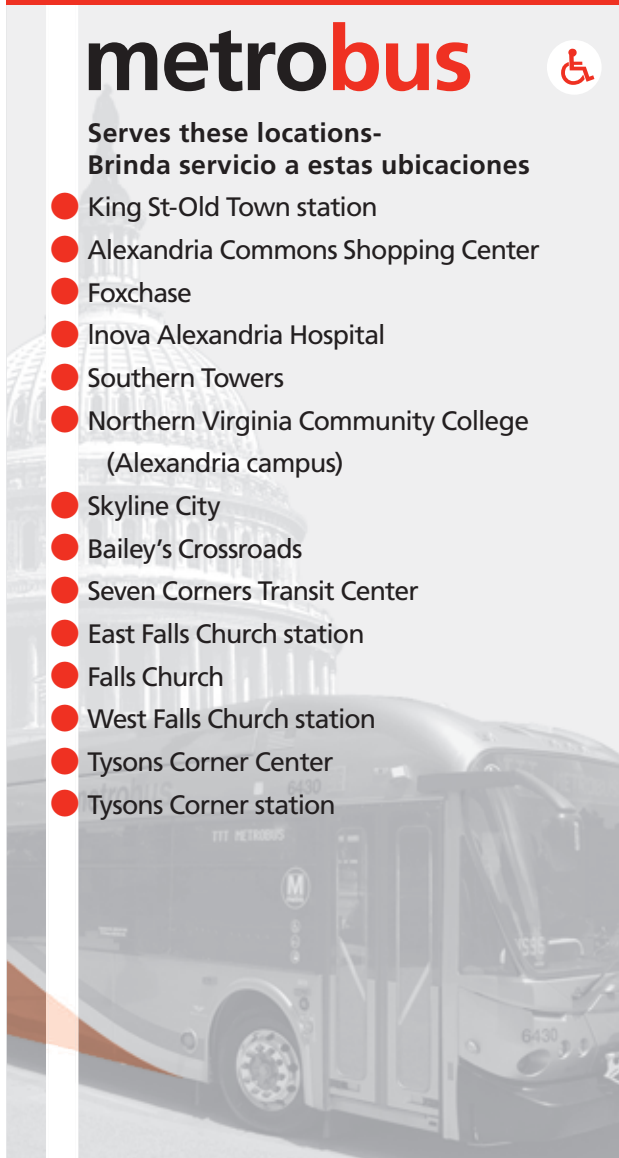

English-Español

Effective 9-5-21

28A

Leesburg Pike Line

metrobus

Serves these locations-
Brinda servicio a estas ubicaciones

- King St-Old Town station
- Alexandria Commons Shopping Center
- Foxchase
- Inova Alexandria Hospital
- Southern Towers
- Northern Virginia Community College
(Alexandria campus)
- Skyline City
- Bailey's Crossroads
- Seven Corners Transit Center
- East Falls Church station
- Falls Church
- West Falls Church station
- Tysons Corner Center
- Tysons Corner station

■ — Route 28A trips will wait at Seven Corners for transfer customers and leave at the scheduled time shown.

* — Limited stop segment - See list below of designated stops within the City of Alexandria.

1. King St-Old Town Metrorail Station
2. Duke St. & Alexandria Commons Shopping Center
3. Duke & Early Streets
4. Duke St. (service roadway) & N. Jordan St. (westbound)/Duke & S. Jordan streets (eastbound)