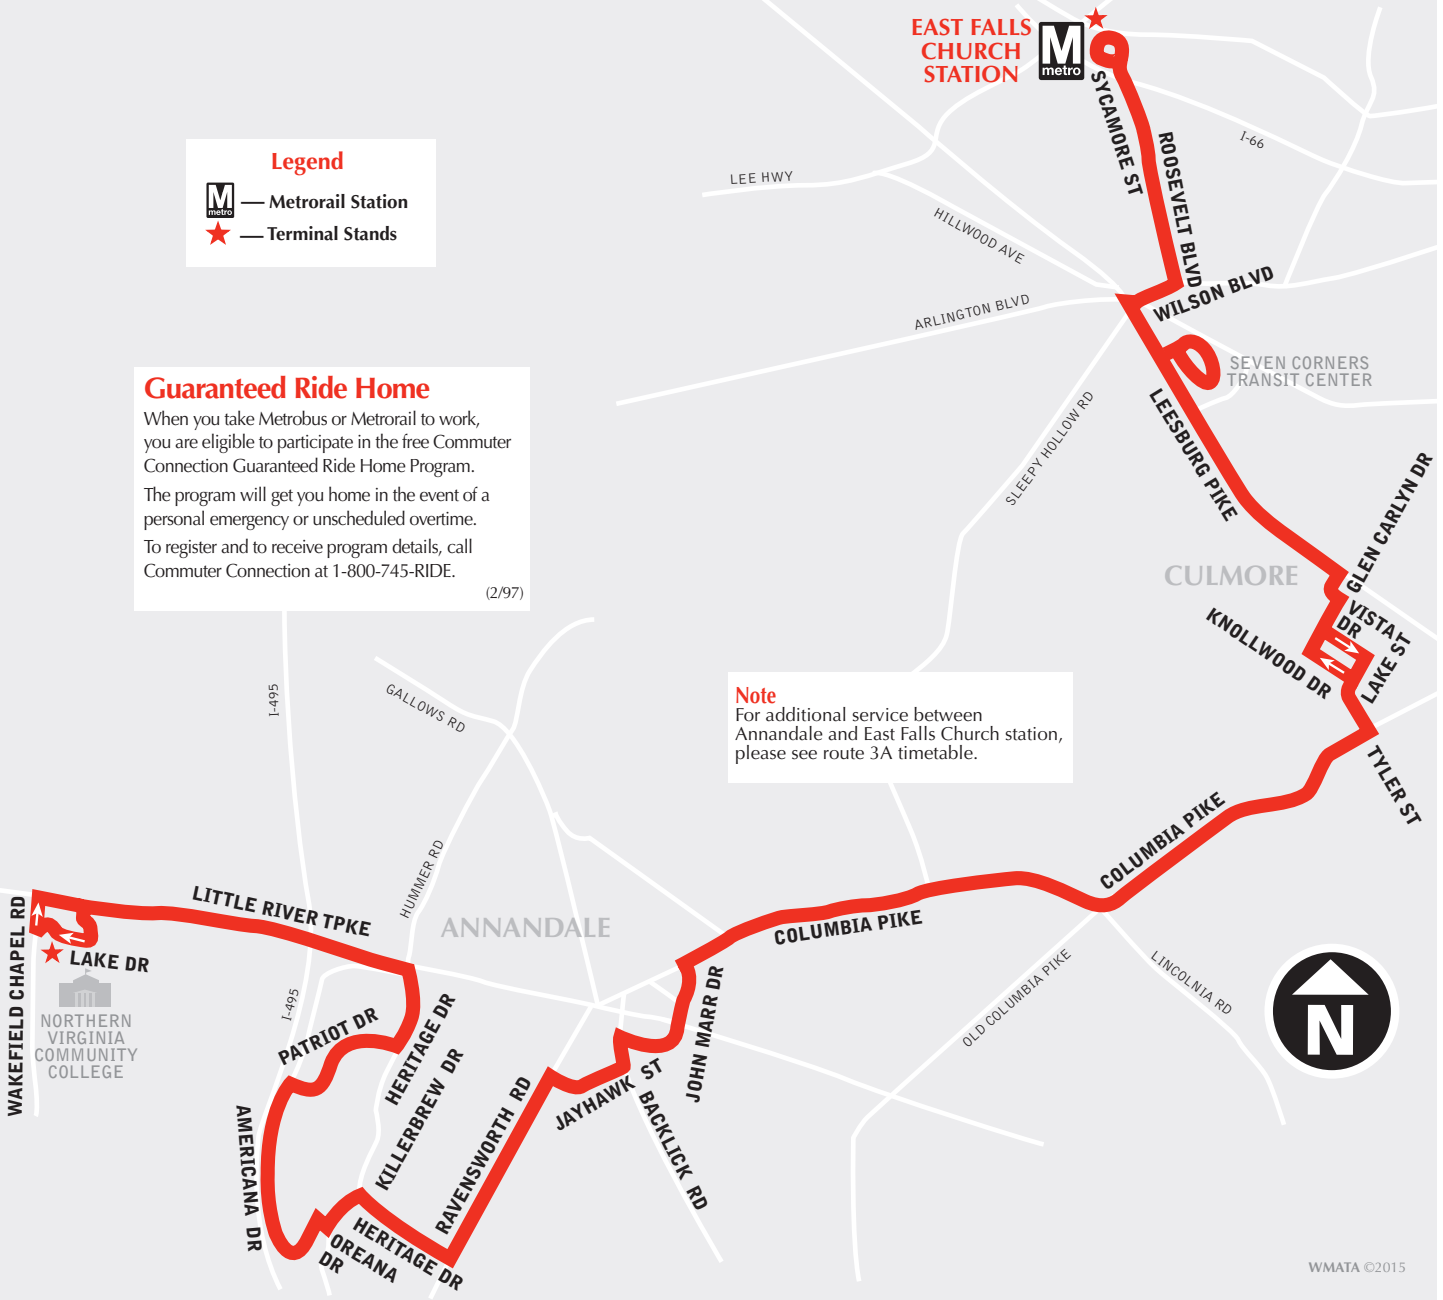

26A

Annandale-East Falls Church Line

For route and schedule information

Call 202-637-7000

www.wmata.com

Legend

- Metrorail Station
- Terminal Stands

Guaranteed Ride Home

When you take Metrobus or Metrorail to work, you are eligible to participate in the free Commuter Connection Guaranteed Ride Home Program. The program will get you home in the event of a personal emergency or unscheduled overtime. To register and to receive program details, call Commuter Connection at 1-800-745-RIDE.

(2/97)

Note

For additional service between Annandale and East Falls Church station, please see route 3A timetable.

WMATA ©2015

KNOW MORE.
KNOW FIRST. metroAlerts
Sign up today at wmata.com/MetroAlerts