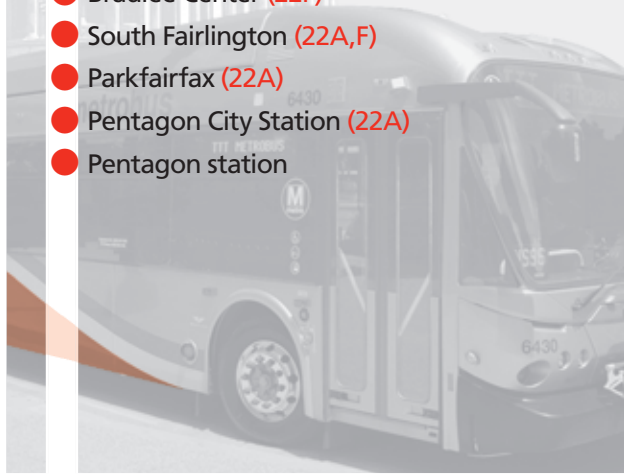

English-Español

Effective 12-26-21

22A,F

Barcroft-South Fairlington Line

28F

Skyline City Line

metrobus

Serves these locations-
Brinda servicio a estas ubicaciones

- Ballston-MU station (22A)
- Buckingham (22A)
- Arlington Hall (22A)
- Barcroft (22A)
- Shirlington Transit Center (22A)
- North Fairlington (22A)
- Skyline City (22F, 28F)
- Northern Virginia Community College (Alexandria campus) (22F)
- Stonegate (22F)
- Fort Ward area (22F)
- Bradlee Center (22F)
- South Fairlington (22A,F)
- Parkfairfax (22A)
- Pentagon City Station (22A)
- Pentagon station

www.wmata.com

Information Anytime 202-637-7000 TTY 202-962-2033

**Washington
Metropolitan Area
Transit Authority**

*A District of Columbia,
Maryland and Virginia
Transit Partnership*

22A,F
Barcroft-South Fairlington Line
28F
Skyline City Line

● — For departure times from Arlington Hall, add 4 minutes to times shown for Four Mile Run Drive & Columbia Pike

► Eastbound To Pentagon station

Saturday — Sábados

Route Number	Ballston-MU 	George Mason & Pershing Drs.	Four Mile Run Dr. & Columbia Pike	Shirlington Transit Center	Stafford St. & 32nd Rd.	Valley Dr. & Gunston Rd. (north)	S. Hayes & 12th Sts. (Pentagon City) 	PENTAGON 
AM Service — Servicio matutino								
22A	7:30	7:36	7:41	7:50	7:58	8:01	8:08	8:15
22A	8:30	8:37	8:42	8:51	8:59	9:02	9:09	9:16
22A	9:30	9:37	9:42	9:51	9:59	10:02	10:09	10:16
22A	10:30	10:37	10:42	10:51	10:59	11:02	11:09	11:16
22A	11:30	11:37	11:43	11:52	12:00	12:03	12:10	12:17
PM Service — Servicio vespertino								
22A	12:30	12:37	12:43	12:52	1:00	1:03	1:10	1:17
22A	1:30	1:37	1:43	1:52	2:00	2:03	2:10	2:17
22A	2:30	2:37	2:43	2:52	3:00	3:03	3:10	3:17
22A	3:30	3:37	3:43	3:52	4:00	4:03	4:10	4:17
22A	4:30	4:37	4:43	4:52	5:00	5:03	5:10	5:17
22A	5:30	5:37	5:43	5:52	6:00	6:03	6:10	6:17
22A	6:30	6:37	6:42	6:51	6:59	7:02	7:09	7:16
22A	7:30	7:37	7:42	7:51	7:59	8:02	8:09	8:16