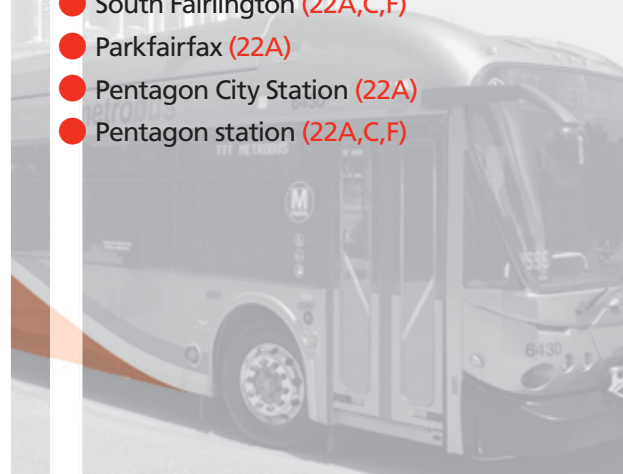

# 22A,C,F

## Barcroft-South Fairlington Line

**metrobus**

**Serves these locations-  
Brinda servicio a estas ubicaciones**

- Ballston-MU station (22A,C)
- Buckingham (22A,C)
- Arlington Hall (22A,C)
- Barcroft (22A,C)
- Shirlington Transit Center (22A,C)
- North Fairlington (22A,C)
- Northern Virginia Community College (Alexandria campus) (22F)
- Stonegate (22F)
- Fort Ward area (22F)
- Bradlee Center (22F)
- South Fairlington (22A,C,F)
- Parkfairfax (22A)
- Pentagon City Station (22A)
- Pentagon station (22A,C,F)

# 22A,C,F Barcroft-South Fairlington Line

For route and schedule information

Call 202-637-7000

[www.wmata.com](http://www.wmata.com)

**Legend**

-  — Metrorail Station
-  — Terminal Stands
-  — Pentagon Transit Center