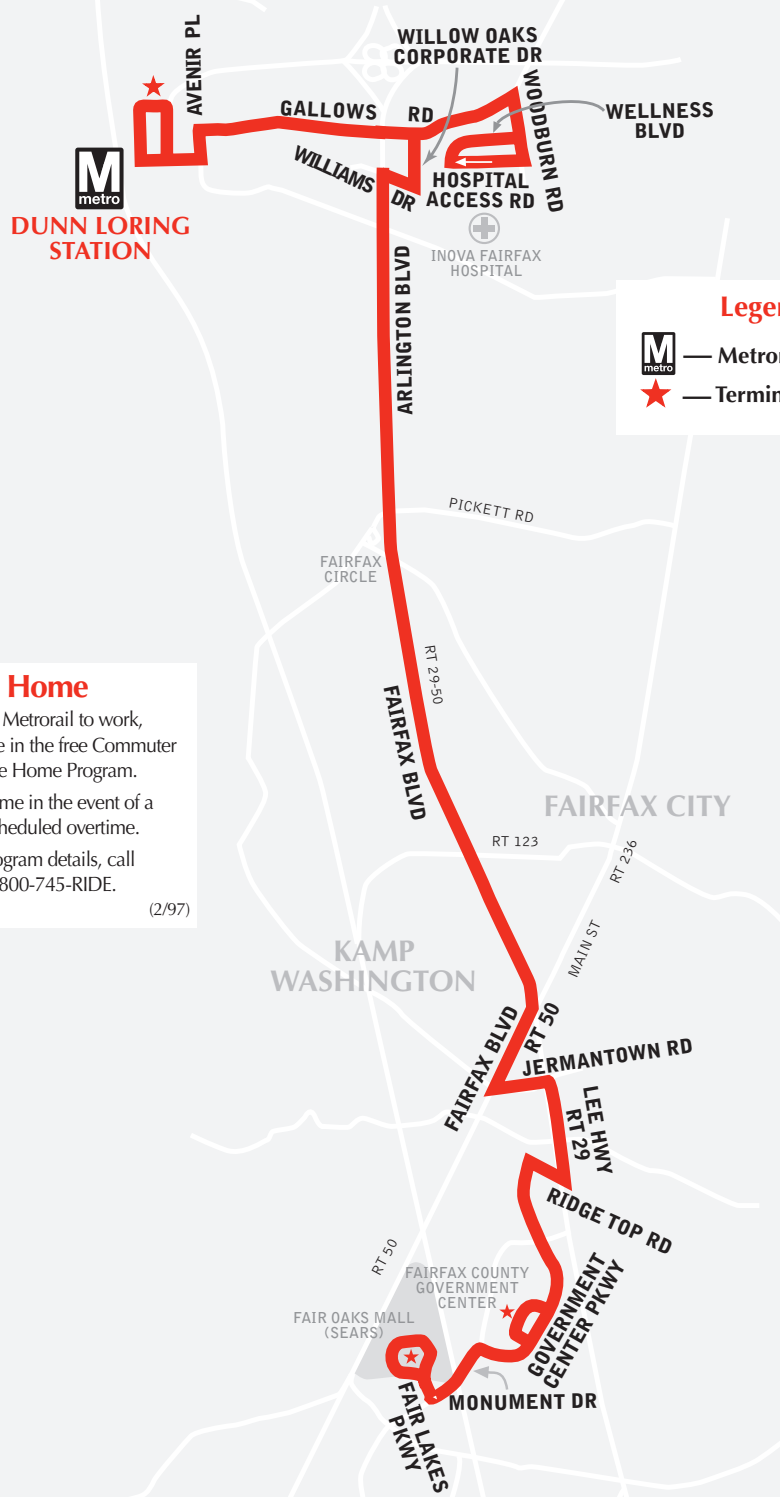

1C

Fair Oaks-Fairfax Boulevard Line

For route and schedule information

Call 202-637-7000

www.wmata.com

Legend

- Metrorail Station
- Terminal Stands

Guaranteed Ride Home
When you take Metrobus or Metrorail to work, you are eligible to participate in the free Commuter Connection Guaranteed Ride Home Program. The program will get you home in the event of a personal emergency or unscheduled overtime. To register and to receive program details, call Commuter Connection at 1-800-745-RIDE. (2/97)