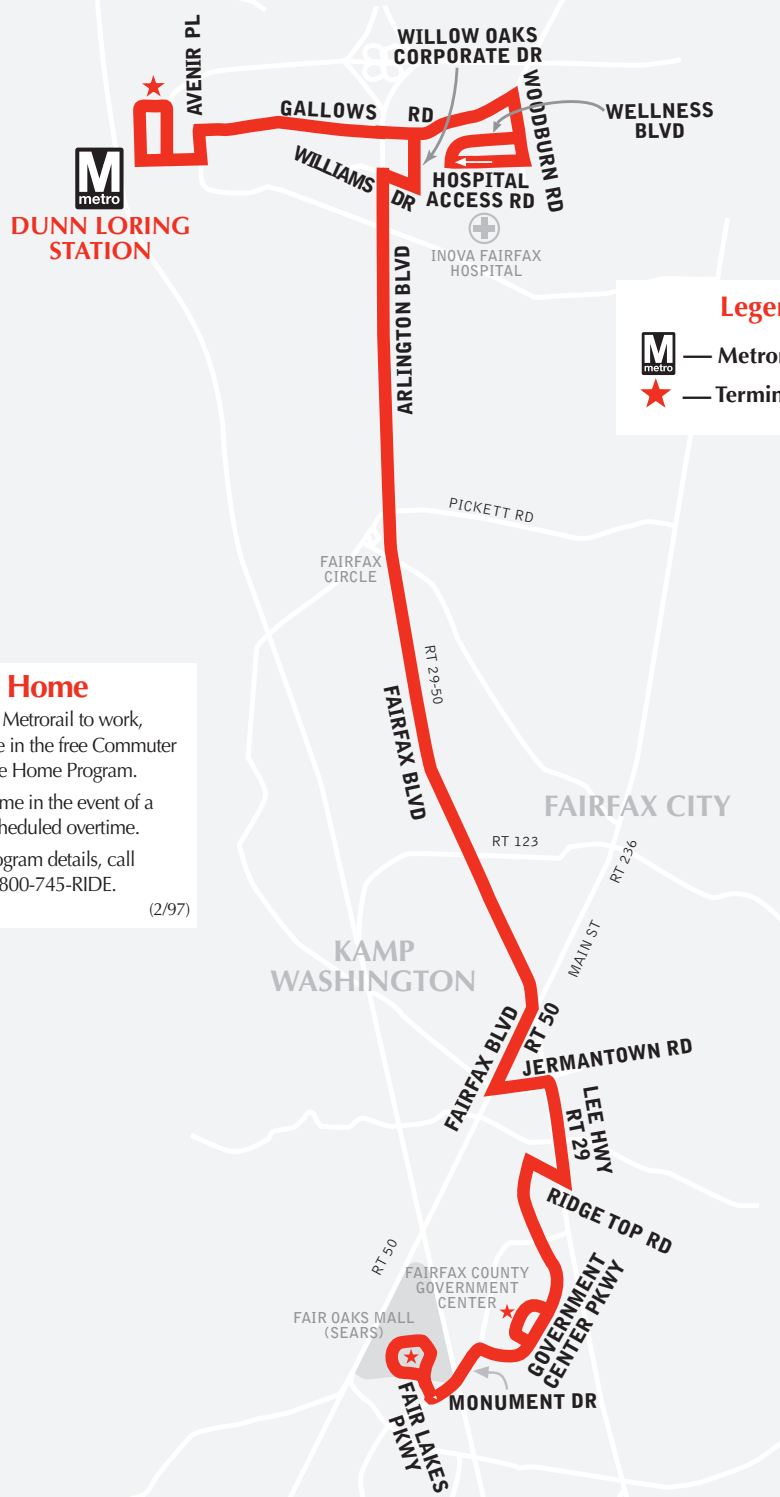

1C

Fair Oaks-Fairfax Boulevard Line

For route and schedule information

Call 202-637-7000

www.wmata.com

Guaranteed Ride Home

When you take Metrobus or Metrorail to work, you are eligible to participate in the free Commuter Connection Guaranteed Ride Home Program.

The program will get you home in the event of a personal emergency or unscheduled overtime.

To register and to receive program details, call Commuter Connection at 1-800-745-RIDE.

(2/97)