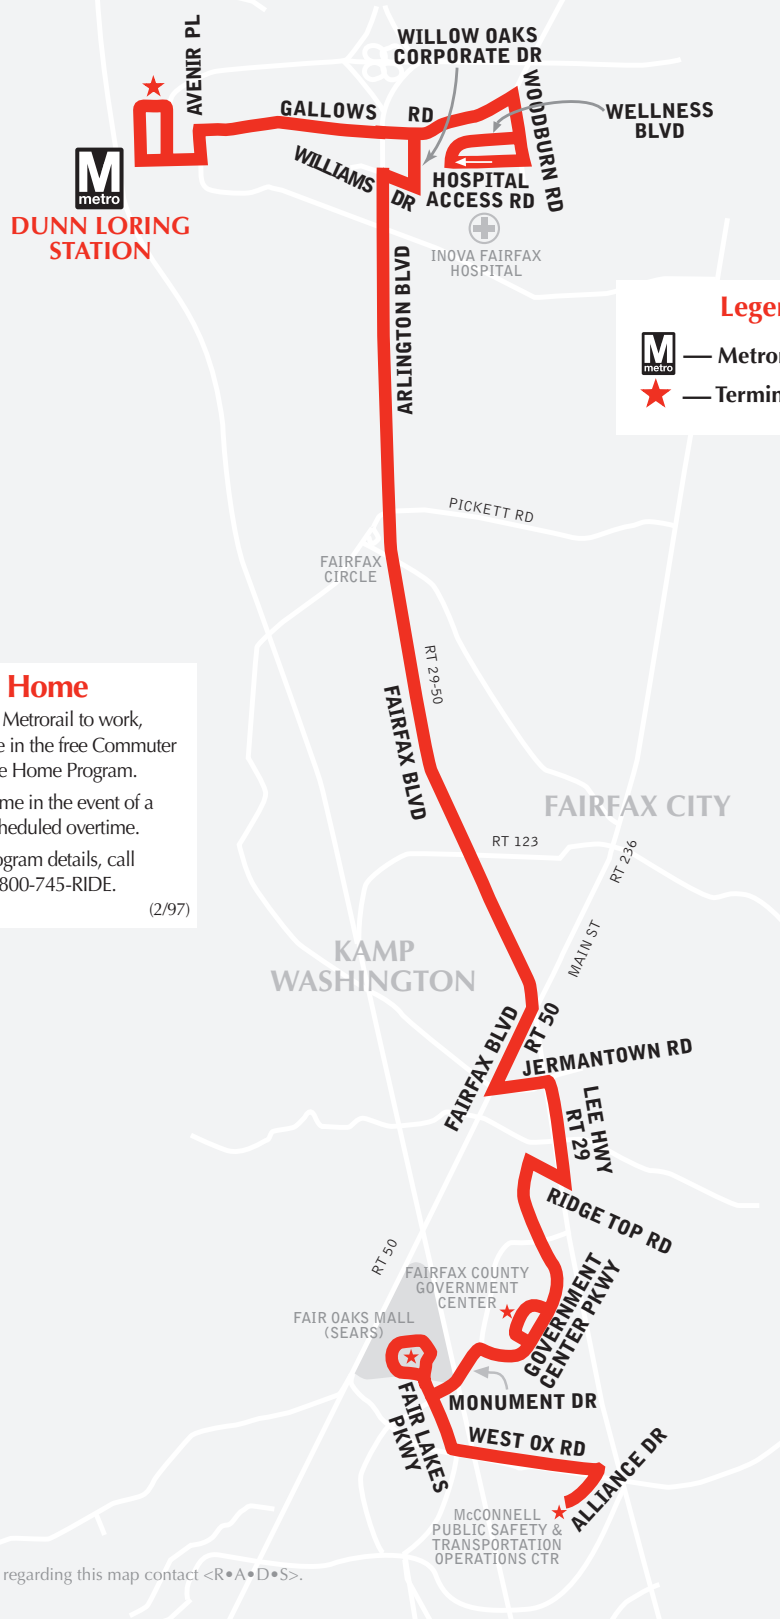

1C

Fair Oaks-Fairfax Boulevard Line

For route and schedule information

Call 202-637-7000

www.wmata.com

Guaranteed Ride Home

When you take Metrobus or Metrorail to work, you are eligible to participate in the free Commuter Connection Guaranteed Ride Home Program.

The program will get you home in the event of a personal emergency or unscheduled overtime.

To register and to receive program details, call Commuter Connection at 1-800-745-RIDE.

(2/97)