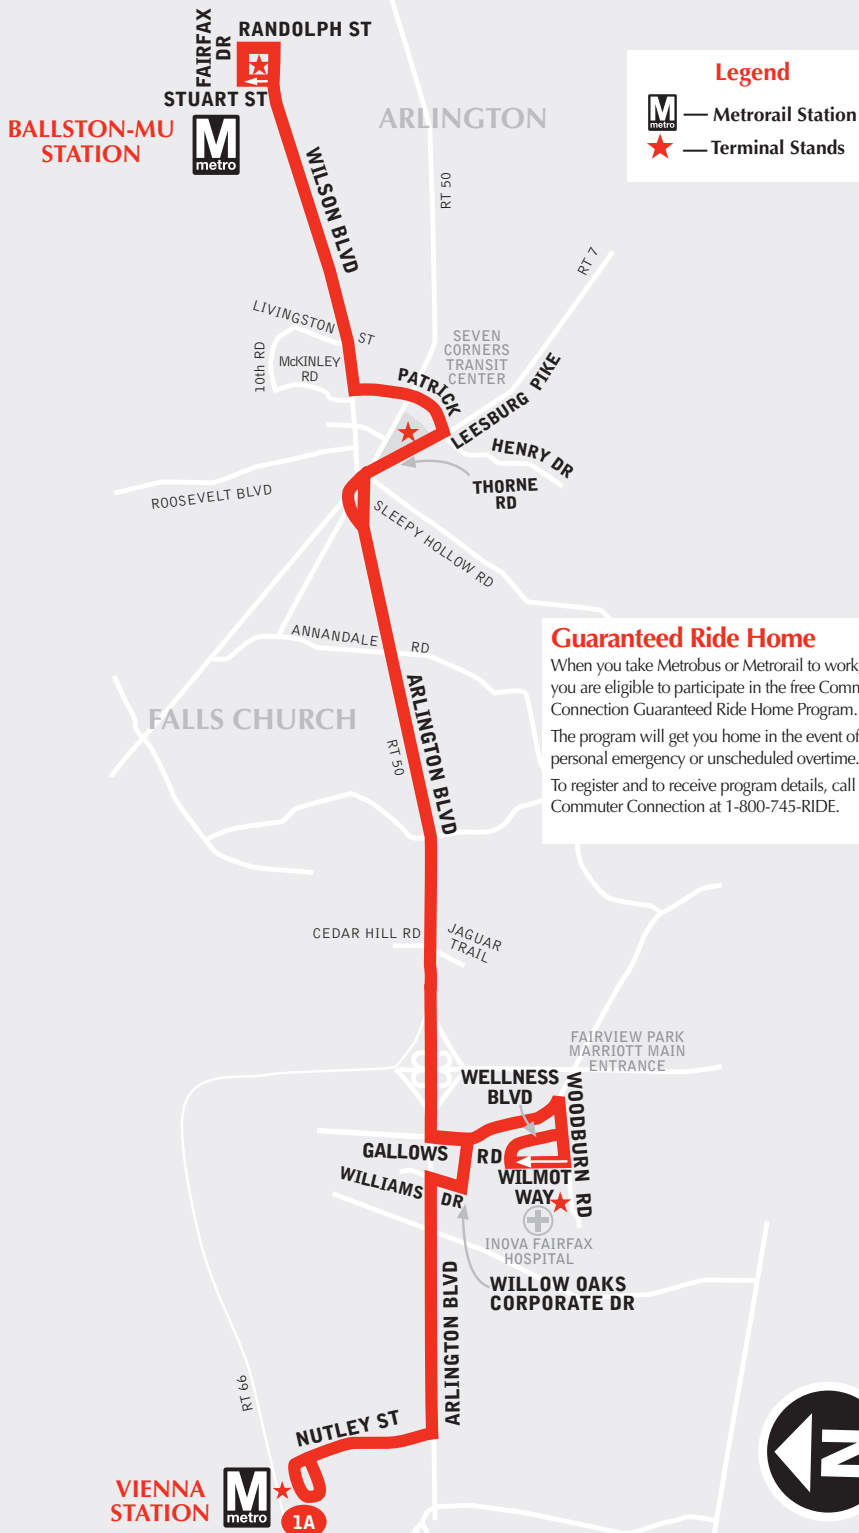

1A

Wilson Boulevard Line-Vienna Line

Effective Sunday, June 6, 2021

A partir del domingo, 6 de junio de 2021

1A Wilson Boulevard-Vienna Line

For route and schedule information

Call 202-637-7000

www.wmata.com