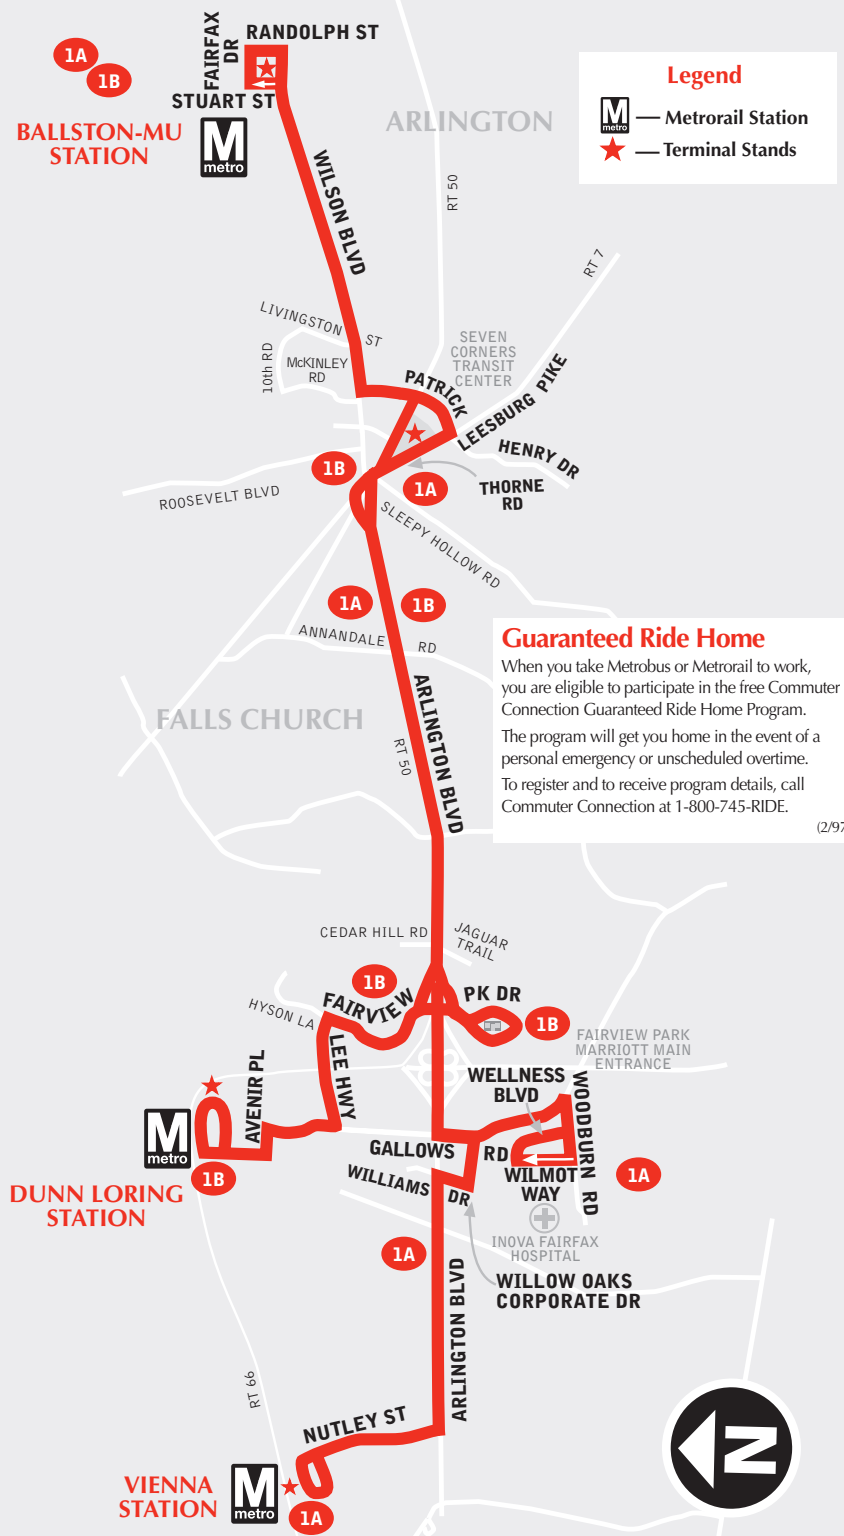

1A,B

Wilson Boulevard Line-Vienna Line

Effective Sunday, May 29, 2022
A partir del domingo, 29 de mayo de 2022

1A,B

Wilson Boulevard-Vienna Line

For route and schedule information

Call 202-637-7000

www.wmata.com

► Westbound to Vienna station/Dunn Loring station

Monday thru Friday — De Lunes a viernes

Route Number	Ballston-MU M	Wilson Blvd. & Livingston St.	Patrick Henry Dr. & Arlington Blvd.	Seven Corners Transit Center	Arlington Blvd. & Annandale Rd.	Arlington Blvd. & Cedar Hill Rd.	Fairview Park Dr. & main entrance to Fairview Park Marriott	DUNN LORING M	Inova Fairfax Hospital	Willow Oaks Corporate Dr. & Williams Dr.	VIENNA M
AM Service — Servicio matutino											
1A	5:35	5:43	5:49	5:55	6:01	6:08	-	-	6:17	6:25	6:33
1A	6:00	6:08	6:14	6:20	6:26	6:33	-	-	6:42	6:50	6:58
1B	6:20	6:29	-	-	6:40	6:49	6:53	7:03	-	-	-
1A	6:35	6:43	6:48	6:53	7:01	7:10	-	-	7:19	7:29	7:38
1B	6:45	6:54	-	-	7:05	7:14	7:18	7:28	-	-	-
1A	7:00	7:08	7:13	7:18	7:26	7:35	-	-	7:44	7:54	8:03
1B	7:10	7:19	-	-	7:30	7:39	7:43	7:53	-	-	-
1A	7:20	7:28	7:33	7:38	7:46	7:55	-	-	8:04	8:14	8:23
1B	7:35	7:44	-	-	7:55	8:04	8:08	8:18	-	-	-
1A	7:40	7:48	7:53	7:58	8:06	8:15	-	-	8:24	8:34	8:43
1A	8:00	8:08	8:13	8:18	8:26	8:35	-	-	8:44	8:54	9:03
1B	8:00	8:09	-	-	8:20	8:29	8:33	8:43	-	-	-
1A	8:20	8:28	8:33	8:38	8:46	8:55	-	-	9:04	9:14	9:23
1B	8:25	8:34	-	-	8:45	8:54	8:58	9:08	-	-	-
1A	8:40	8:48	8:54	9:00	9:09	9:16	-	-	9:24	9:30	9:38
1B	8:50	8:59	-	-	9:09	9:16	9:20	9:29	-	-	-
1A	9:00	9:08	9:14	9:20	9:29	9:36	-	-	9:44	9:50	9:58
1B	9:15	9:24	-	-	9:34	9:41	9:45	9:54	-	-	-
1A	9:20	9:28	9:34	9:40	9:49	9:56	-	-	10:04	10:10	10:18
1A	9:40	9:48	9:54	10:00	10:09	10:16	-	-	10:24	10:30	10:38
1A	10:00	10:08	10:14	10:20	10:29	10:36	-	-	10:44	10:50	10:58
1A	10:20	10:28	10:34	10:40	10:49	10:56	-	-	11:04	11:10	11:18
1A	10:40	10:48	10:54	11:00	11:09	11:16	-	-	11:24	11:30	11:38
1A	11:00	11:08	11:14	11:20	11:29	11:36	-	-	11:44	11:50	11:58
1A	11:20	11:28	11:34	11:40	11:49	11:56	-	-	12:04	12:10	12:18
1A	11:40	11:48	11:54	12:00	12:09	12:16	-	-	12:24	12:30	12:38