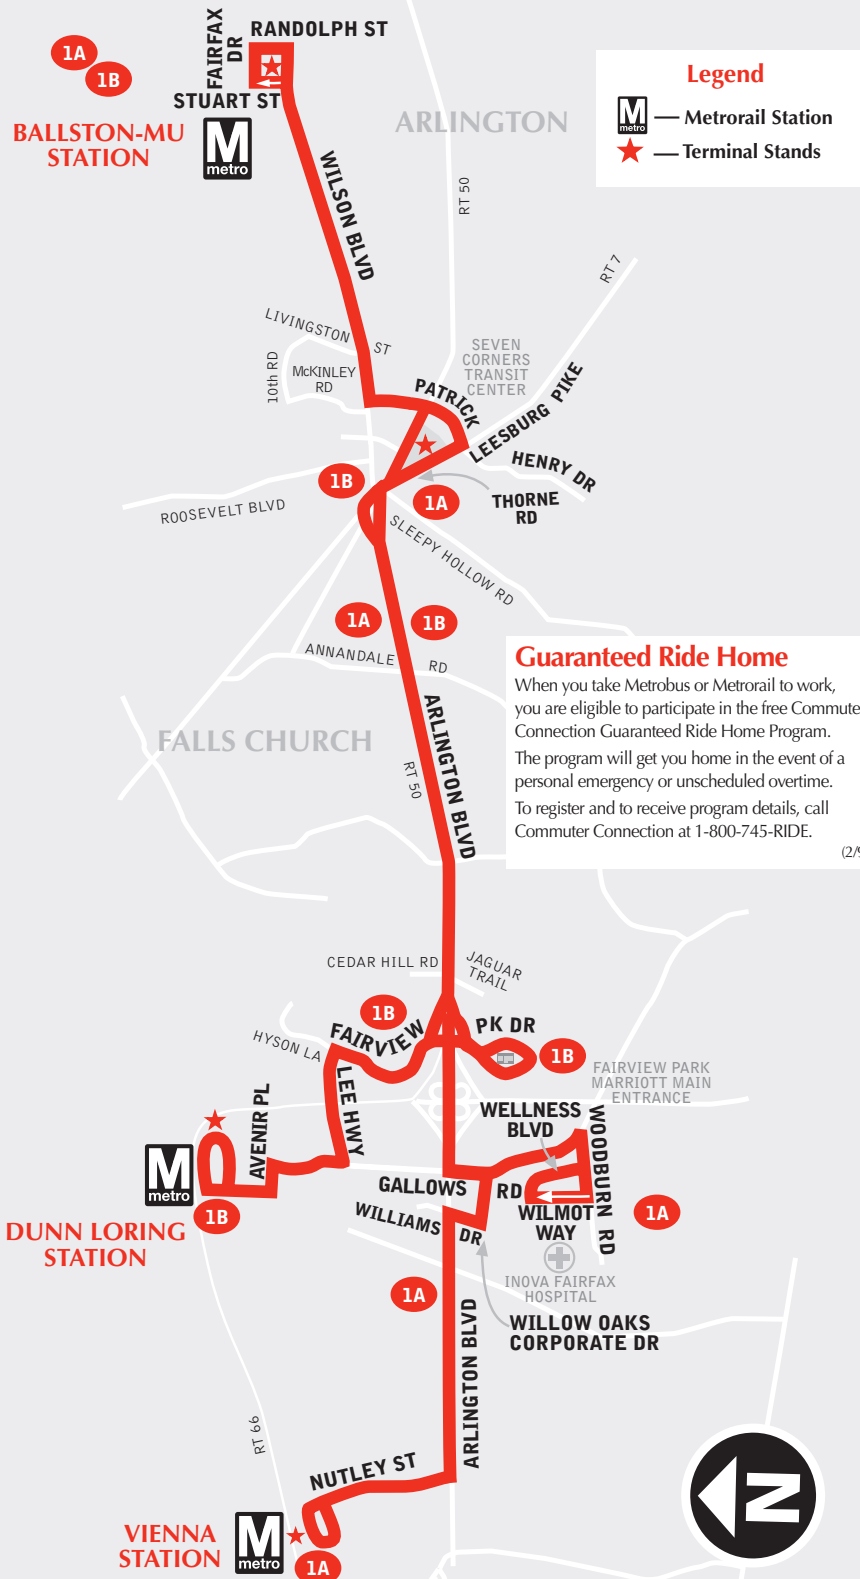

1A,B

Wilson Boulevard Line-Vienna Line

Effective Sunday, September 5, 2021

A partir del domingo, 5 de septiembre de 2021

1A,B

Wilson Boulevard-Vienna Line

For route and schedule information

Call 202-637-7000

www.wmata.com

▶ Westbound to Vienna station/Dunn Loring station

Monday thru Friday — De Lunes a viernes

Route Number	Ballston-MU	Wilson Blvd. & Livingston St.	Patrick Henry Dr. & Arlington Blvd.	Seven Corners Transit Center	Arlington Blvd. & Annandale Rd.	Arlington Blvd. & Cedar Hill Rd.	Fairview Park Dr. & main entrance to Fairview Park Marriott	DUNN LORING	Inova Fairfax Hospital	Willow Oaks Corporate Dr. & Williams Dr.	VIENNA
AM Service — Servicio matutino											
1A	5:35	5:43	5:49	5:55	6:01	6:08	-	-	6:17	6:25	6:33
1A	6:00	6:08	6:14	6:20	6:26	6:33	-	-	6:42	6:50	6:58
1B	6:20	6:29	-	-	6:40	6:49	6:53	7:03	-	-	-
1A	6:35	6:43	6:48	6:53	7:01	7:10	-	-	7:19	7:29	7:38
1B	6:45	6:54	-	-	7:05	7:14	7:18	7:28	-	-	-
1A	7:00	7:08	7:13	7:18	7:26	7:35	-	-	7:44	7:54	8:03
1B	7:10	7:19	-	-	7:30	7:39	7:43	7:53	-	-	-
1A	7:20	7:28	7:33	7:38	7:46	7:55	-	-	8:04	8:14	8:23
1B	7:35	7:44	-	-	7:55	8:04	8:08	8:18	-	-	-
1A	7:40	7:48	7:53	7:58	8:06	8:15	-	-	8:24	8:34	8:43
1A	8:00	8:08	8:13	8:18	8:26	8:35	-	-	8:44	8:54	9:03
1B	8:00	8:09	-	-	8:20	8:29	8:33	8:43	-	-	-
1A	8:20	8:28	8:33	8:38	8:46	8:55	-	-	9:04	9:14	9:23
1B	8:25	8:34	-	-	8:45	8:54	8:58	9:08	-	-	-
1A	8:40	8:48	8:54	9:00	9:09	9:16	-	-	9:24	9:30	9:38
1B	8:50	8:59	-	-	9:09	9:16	9:20	9:29	-	-	-
1A	9:00	9:08	9:14	9:20	9:29	9:36	-	-	9:44	9:50	9:58
1B	9:15	9:24	-	-	9:34	9:41	9:45	9:54	-	-	-
1A	9:20	9:28	9:34	9:40	9:49	9:56	-	-	10:04	10:10	10:18
1A	9:40	9:48	9:54	10:00	10:09	10:16	-	-	10:24	10:30	10:38
1A	10:00	10:08	10:14	10:20	10:29	10:36	-	-	10:44	10:50	10:58
1A	10:20	10:28	10:34	10:40	10:49	10:56	-	-	11:04	11:10	11:18
1A	10:40	10:48	10:54	11:00	11:09	11:16	-	-	11:24	11:30	11:38
1A	11:00	11:08	11:14	11:20	11:29	11:36	-	-	11:44	11:50	11:58
1A	11:20	11:28	11:34	11:40	11:49	11:56	-	-	12:04	12:10	12:18
1A	11:40	11:48	11:54	12:00	12:09	12:16	-	-	12:24	12:30	12:38