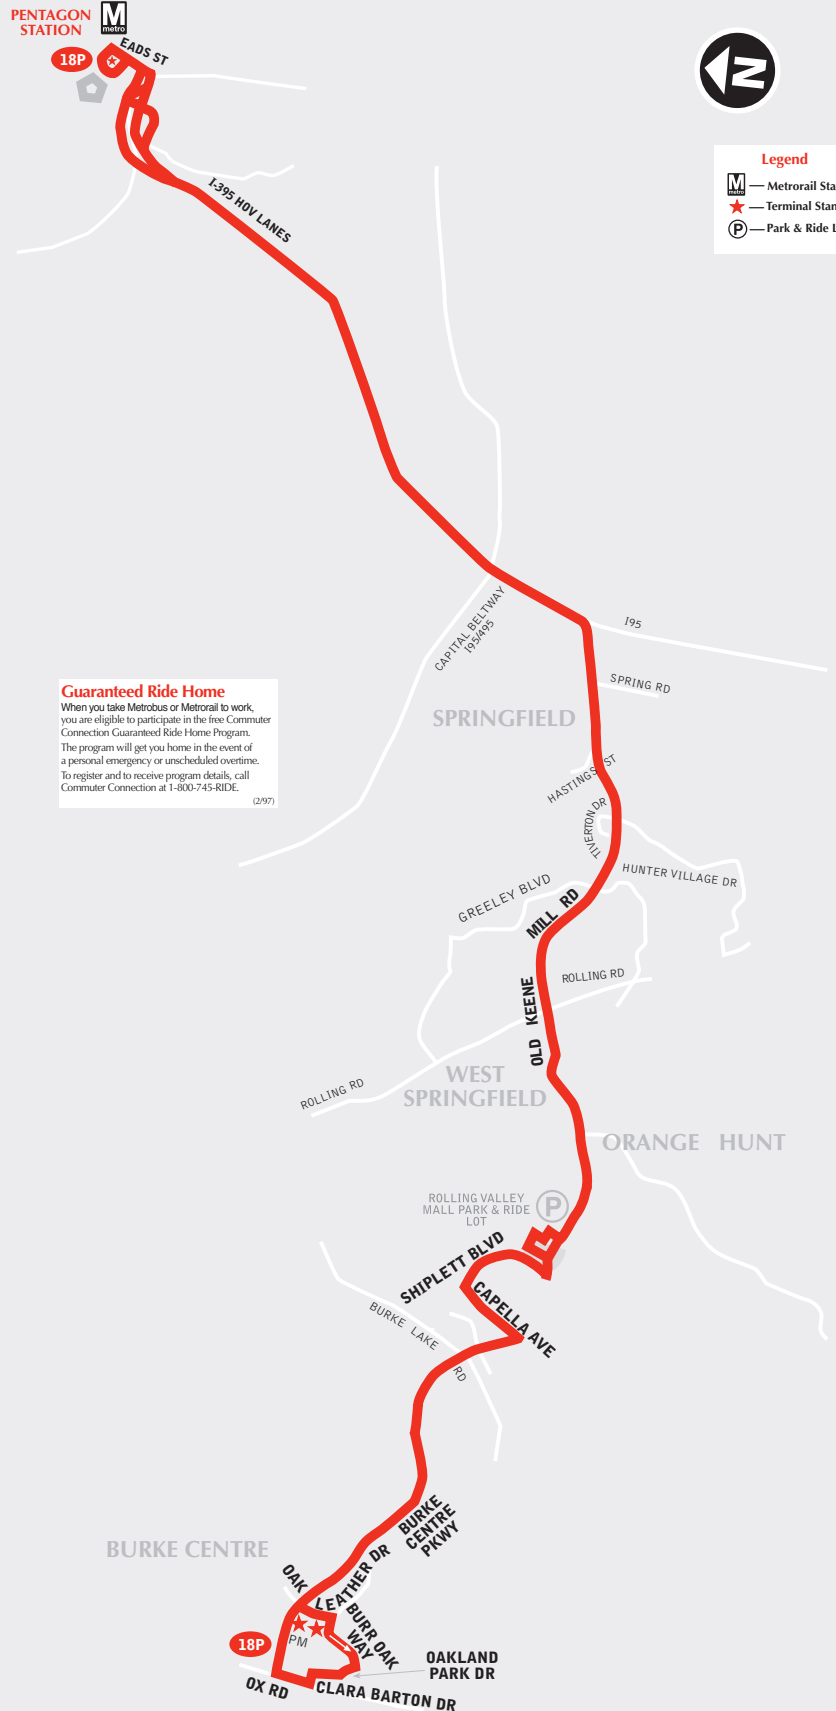

18P Burke Centre Line

For route and schedule information
Call 202-637-7000
www.wmata.com

Burke Centre Line

▶ Eastbound to Pentagon station

Monday thru Friday — Lunes a viernes

Route Number	Oak Leather Dr. & Burke Centre Pkwy.	Burke Centre Pkwy. & Wilmington Dr. (E/B)	Rolling Valley Mall Park & Ride Lot	Old Keene Mill & Rolling Rds.	Old Keene Mill Rd. & Hunter Village Dr.	Old Keene Mill & Spring Rds.	PENTAGON
AM Service — Servicio matutino							
18P	5:07	5:21	5:29	5:36	5:41	5:44	6:00
18P	5:27	5:41	5:49	5:56	6:01	6:04	6:20
18P	5:47	6:01	6:09	6:16	6:21	6:24	6:40
18P	6:07	6:21	6:29	6:36	6:41	6:44	7:00
18P	6:27	6:41	6:49	6:56	7:01	7:04	7:20
18P/	-	-	6:59	7:06	7:11	7:14	7:30
18P	6:47	7:01	7:09	7:16	7:21	7:24	7:40
18P	7:15	7:26	7:33	7:39	7:43	7:45	8:00
18P	7:35	7:46	7:53	7:59	8:03	8:05	8:20
18P	7:55	8:06	8:13	8:19	8:23	8:25	8:40
18P	8:20	8:31	8:38	8:44	8:48	8:50	9:05

On four Federal holidays, Columbus Day, Veterans' Day, Martin L. King Day, and Presidents' Day, Metrobus will run on a Saturday supplemental schedule. On these holidays, the weekday trips will operate.

El Día de la Raza, el Día de los Veteranos, el Día de Martin Luther King Jr. y el Día de los Presidentes, Metrobus operará con el horario de entre semana en esta ruta.

▶ Westbound to Burke Centre

Monday thru Friday — Lunes a viernes

Route Number	Pentagon	Old Keene Mill & Spring Rds.	Old Keene Mill Rd. & Tiverton Dr.	Old Keene Mill & Rolling Rds.	ROLLING VALLEY MALL PARK & RIDE LOT	Burke Centre Pkwy. & Wilmington Dr. W/B	BURKE CENTRE Pkwy. & Oak Leather Dr.
PM Service — Servicio vespertino							
18P	3:20	3:34	3:36	3:43	3:46	3:54	4:03
18P	3:45	3:59	4:01	4:08	4:11	4:19	4:28
18P	4:10	4:24	4:26	4:33	4:36	4:44	4:53
18P	4:25	4:39	4:41	4:48	4:51	4:59	5:08
18P	4:40	4:56	4:59	5:04	5:09	5:19	5:31
18P/	4:50	5:04	5:06	5:13	5:16	-	-
18P	4:55	5:11	5:14	5:19	5:24	5:34	5:46
18P	5:10	5:26	5:29	5:34	5:39	5:49	6:01
18P	5:25	5:41	5:44	5:49	5:54	6:04	6:16
18P/	5:30	5:46	5:49	5:54	5:59	-	-
18P	5:40	5:56	5:59	6:04	6:09	6:19	6:31
18P	5:55	6:11	6:15	6:20	6:25	6:34	6:45
18P	6:10	6:26	6:30	6:35	6:40	6:49	7:00
18P	6:45	7:01	7:05	7:10	7:15	7:24	7:35
18P	7:20	7:35	7:39	7:44	7:48	7:55	8:05

On four Federal holidays, Columbus Day, Veterans' Day, Martin L. King Day, and Presidents' Day, Metrobus will run on a Saturday supplemental schedule. On these holidays, the weekday trips will operate.

El Día de la Raza, el Día de los Veteranos, el Día de Martin Luther King Jr. y el Día de los Presidentes, Metrobus operará con el horario de entre semana en esta ruta.