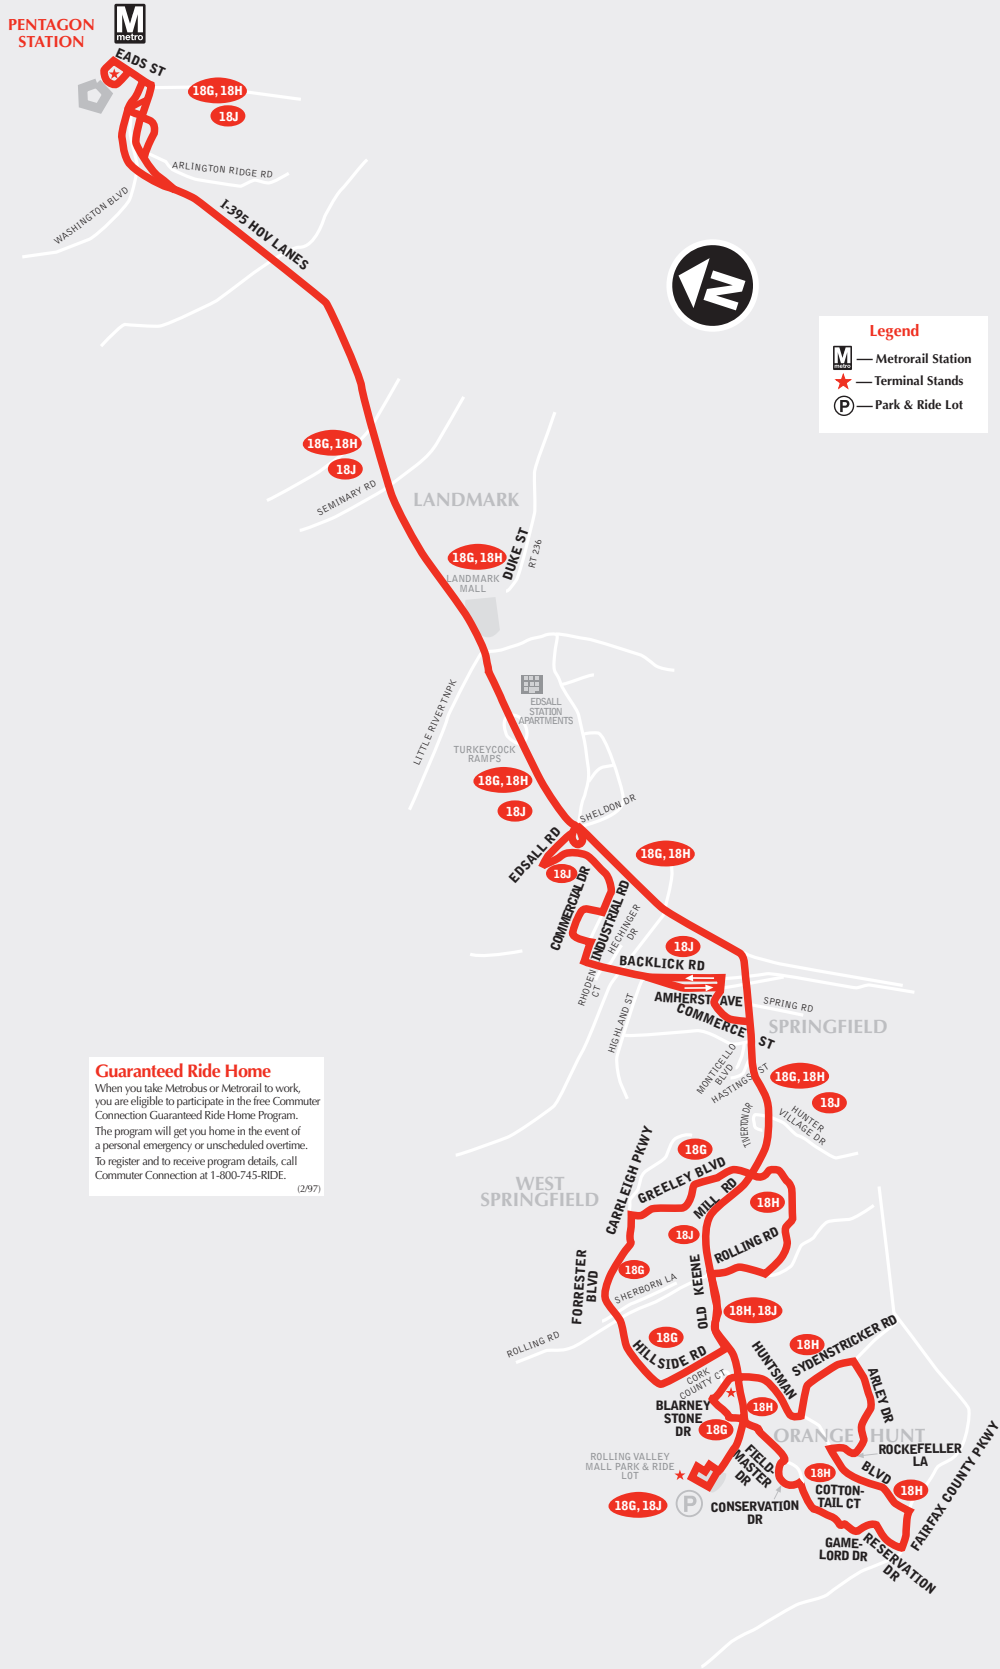

18G,H,J Orange Hunt Line

For route and schedule information

Call 202-637-7000
www.wmata.com

Orange Hunt Line

▶ Northbound to Pentagon station

Monday thru Friday — Lunes a viernes

Route Number	Rolling Valley Mall Park & Ride Lot	Huntsman Blvd. & Cork County Ct.	Huntsman Blvd. & Fairfax Pkwy.	Sydenstricker Rd. & Arley Dr.	Old Keene Mill & Rolling Rds.	Forrester Blvd. & Sherborn La.	Old Keene Mill Rd. & Hunter Village Dr.	Old Keene Mill & Spring Rds.	Commerce St. & Keene Mill Rd.	Backlick Rd. & Hechinger Dr.	Commercial Dr. & Industrial Dr.	Edsall Rd. & Industrial Dr.	PENTAGON M
AM Service — Servicio matutino													
18G	5:38	5:42	-	-	-	5:51	6:01	6:04	-	-	-	-	6:20
18H	-	5:41	5:51	5:57	6:04	-	6:11	6:14	-	-	-	-	6:30
18G	6:08	6:12	-	-	-	6:21	6:31	6:34	-	-	-	-	6:50
18H	-	6:08	6:18	6:24	6:32	-	6:39	6:42	-	-	-	-	7:00
18G	6:35	6:40	-	-	-	6:48	6:59	7:02	-	-	-	-	7:20
18H	-	6:38	6:48	6:54	7:02	-	7:09	7:12	-	-	-	-	7:30
18G	7:05	7:10	-	-	-	7:18	7:29	7:32	-	-	-	-	7:50
18H	-	7:08	7:18	7:24	7:32	-	7:39	7:42	-	-	-	-	8:00
18G	7:37	7:42	-	-	-	7:51	8:02	8:05	-	-	-	-	8:20
18H	-	7:41	7:51	7:57	8:05	-	8:12	8:15	-	-	-	-	8:30
18G	8:11	8:16	-	-	-	8:24	8:33	8:35	-	-	-	-	8:50
PM Service — Servicio vespertino													
18J	5:01	-	-	-	5:06	-	-	-	5:13	5:21	5:26	5:29	5:42
18J	5:36	-	-	-	5:41	-	-	-	5:48	5:56	6:01	6:04	6:17
18J	6:02	-	-	-	6:07	-	-	-	6:14	6:22	6:27	6:30	6:43

On four Federal holidays, Columbus Day, Veterans' Day, Martin L. King Day, and Presidents' Day, Metrobus will run on a Saturday supplemental schedule. On these holidays, this route will have no service.

▶ Southbound to Rolling Valley Mall Park & Ride

Monday thru Friday — Lunes a viernes

Route Number	Pentagon M	Edsall Rd. & Cherokee Dr.	Commercial Dr. (West) & Industrial Rd. (N/B)	Backlick Rd. & Rhoden Ct.	Old Keene Mill Rd. & Commerce St.	Old Keene Mill & Spring Rds.	Old Keene Mill Rd. & Tiverton Dr.	Forrester Blvd. & Serborn La.	Old Keene Mill & Rolling Rds.	Sydenstricker Rd. & Arley Dr.	Huntsman Blvd. & Fairfax Co. Pkwy.	Huntsman Blvd. & County Ct.	Old Keene Mill Rd. & Field Master Dr. (ORANGE HUNT)	ROLLING VALLEY MALL PARK & RIDE LOT
AM Service — Servicio matutino														
18J	6:15	6:29	6:35	6:37	6:43	-	6:45	-	-	-	-	-	-	6:51
18J	6:55	7:09	7:15	7:17	7:23	-	7:25	-	-	-	-	-	-	7:31
18J	7:25	7:39	7:45	7:47	7:53	-	7:55	-	-	-	-	-	-	8:01
18J	7:55	8:09	8:15	8:17	8:23	-	8:25	-	-	-	-	-	-	8:31
PM Service — Servicio vespertino														
18H	4:00	-	-	-	-	4:15	4:17	-	4:27	4:35	4:41	-	4:48	-
18G	4:15	-	-	-	-	4:30	4:34	4:42	-	-	-	4:50	-	4:54
18H	4:30	-	-	-	-	4:45	4:49	-	4:57	5:07	5:12	-	5:20	-
18G	4:45	-	-	-	-	5:01	5:04	5:16	-	-	-	5:24	-	5:28
18H	5:05	-	-	-	-	5:21	5:24	-	5:33	5:42	5:49	-	5:57	-
18G	5:15	-	-	-	-	5:31	5:34	5:44	-	-	-	5:53	-	5:58
18H	5:24	-	-	-	-	5:40	5:43	-	5:52	6:01	6:08	-	6:16	-
18G	5:36	-	-	-	-	5:52	5:56	6:06	-	-	-	6:16	-	6:21
18H	5:48	-	-	-	-	6:04	6:08	-	6:19	6:28	6:35	-	6:44	-
18G	6:00	-	-	-	-	6:16	6:20	6:30	-	-	-	6:40	-	6:45
18H	6:15	-	-	-	-	6:32	6:36	-	6:45	6:55	7:02	-	7:11	-
18G	6:30	-	-	-	-	6:47	6:51	7:00	-	-	-	7:09	-	7:13
18H	6:50	-	-	-	-	7:07	7:11	-	7:20	7:30	7:37	-	7:46	-

On four Federal holidays, Columbus Day, Veterans' Day, Martin L. King Day, and Presidents' Day, Metrobus will run on a Saturday supplemental schedule. On these holidays, this route will have no service.