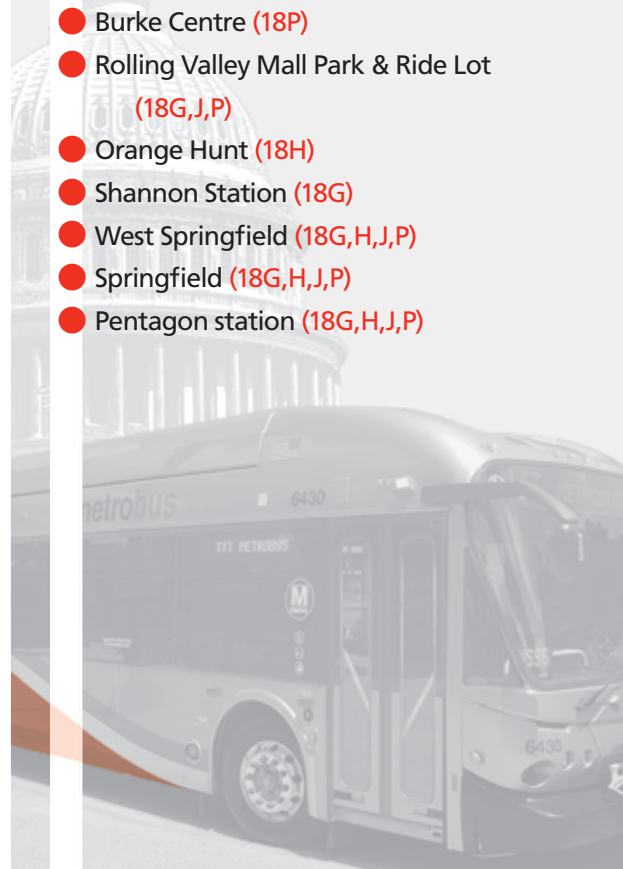

# 18

G, H, J – Orange Hunt Line  
P – Burke Centre Line

## metrobus

Express Fare Charged  
on 18G,H,P

Serves these locations-  
Brinda servicio a estas ubicaciones

- Burke Centre (18P)
- Rolling Valley Mall Park & Ride Lot (18G,J,P)
- Orange Hunt (18H)
- Shannon Station (18G)
- West Springfield (18G,H,J,P)
- Springfield (18G,H,J,P)
- Pentagon station (18G,H,J,P)

### ▶ Eastbound to Pentagon station

#### Monday thru Friday — Lunes a viernes

Route Number	Oak Leather Dr. & Burke Centre Pkwy.	Burke Centre Pkwy. & Wilmington Dr. (E/B)	Rolling Valley Mall Park & Ride Lot	Old Keene Mill & Rolling Rds.	Old Keene Mill Rd. & Hunter Village Dr.	Old Keene Mill & Spring Rds.	PENTAGON 
<b>AM Service — Servicio matutino</b>							
18P	5:07	5:21	5:29	5:36	5:41	5:44	6:00
18P	5:27	5:41	5:49	5:56	6:01	6:04	6:20
18P	5:47	6:01	6:09	6:16	6:21	6:24	6:40
18P	6:07	6:21	6:29	6:36	6:41	6:44	7:00
18P	6:27	6:41	6:49	6:56	7:01	7:04	7:20
18P/	-	-	6:59	7:06	7:11	7:14	7:30
18P	6:47	7:01	7:09	7:16	7:21	7:24	7:40
18P	7:15	7:26	7:33	7:39	7:43	7:45	8:00
18P	7:35	7:46	7:53	7:59	8:03	8:05	8:20
18P	7:55	8:06	8:13	8:19	8:23	8:25	8:40
18P	8:20	8:31	8:38	8:44	8:48	8:50	9:05