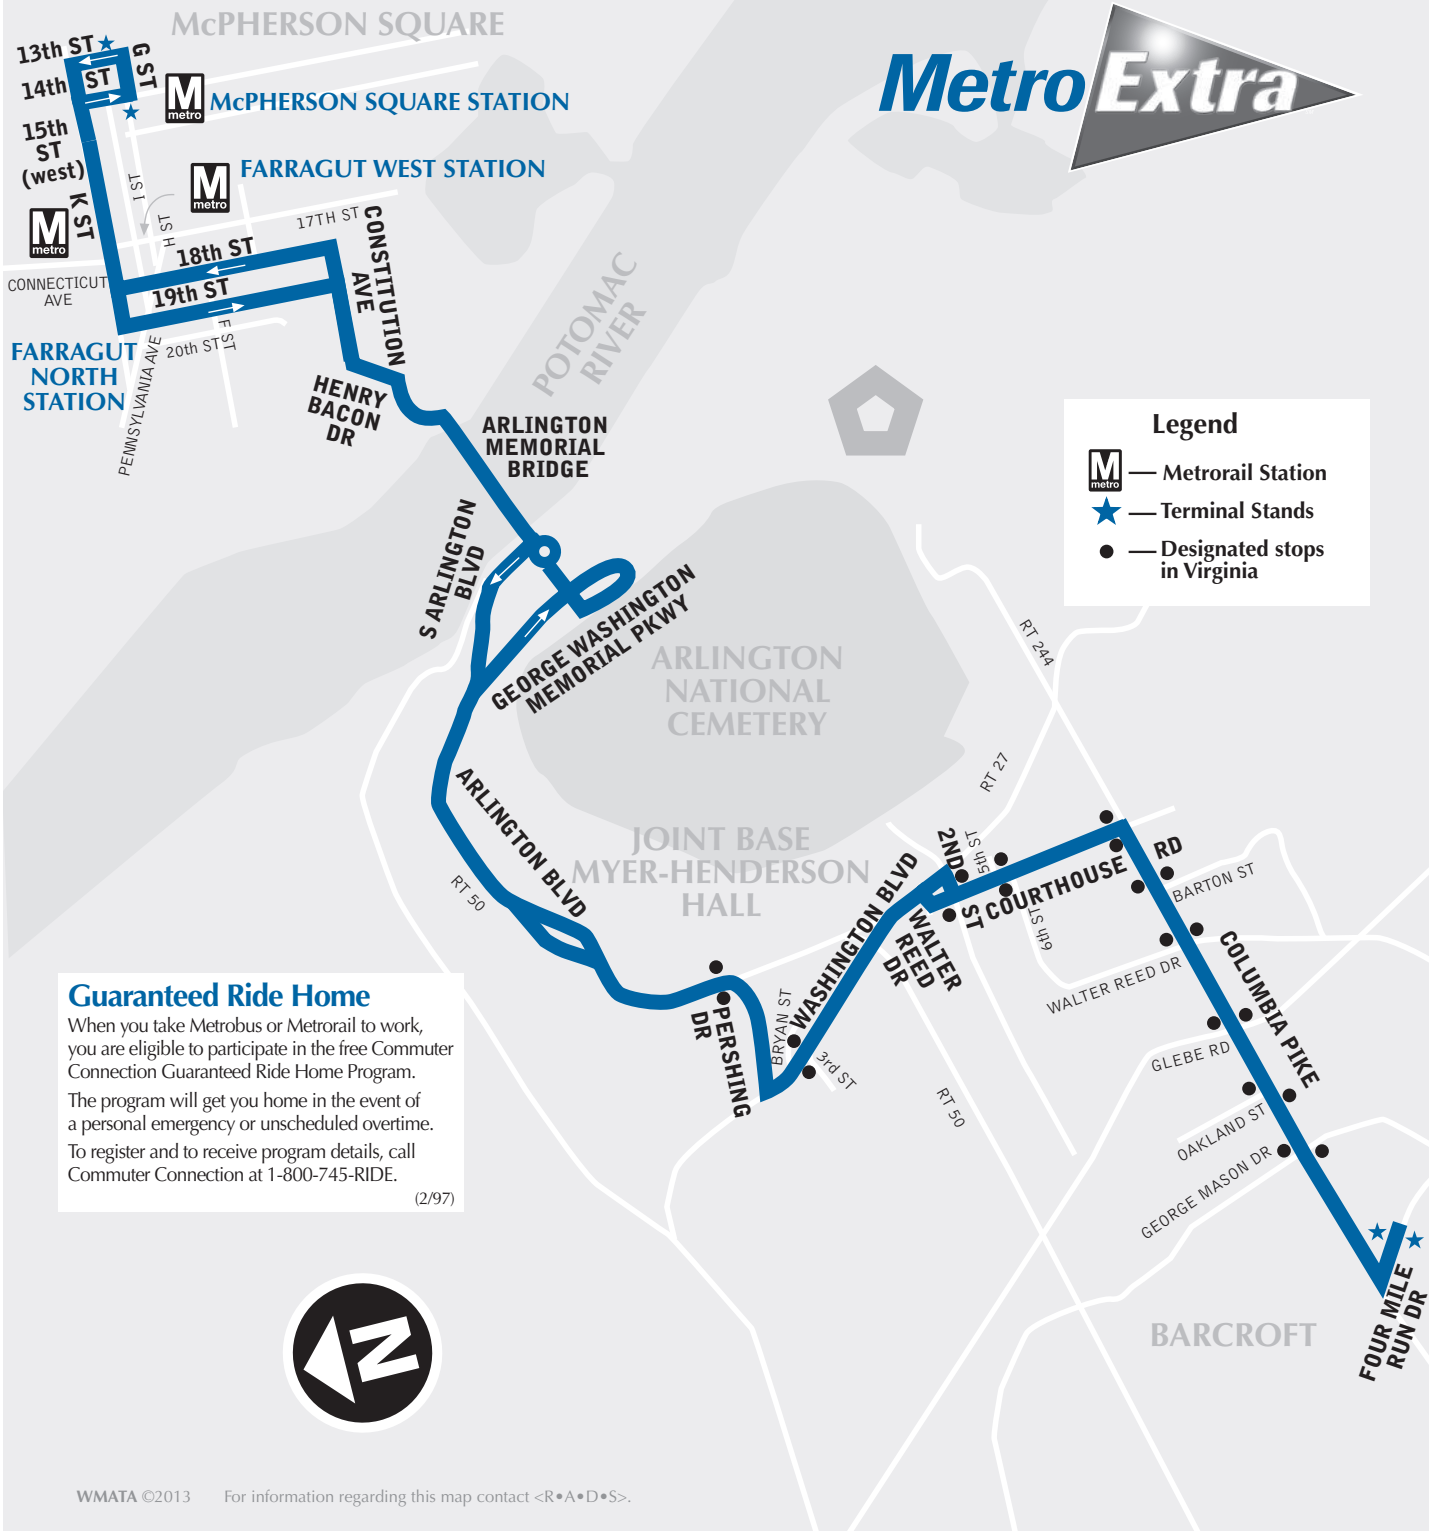

16Y

Columbia Pike-Farragut Square Line

For route and schedule information

Call 202-637-7000

www.wmata.com

Metro *Extra*

Legend

- Metrorail Station
- Terminal Stands
- Designated stops in Virginia

Guaranteed Ride Home

When you take Metrobus or Metrorail to work, you are eligible to participate in the free Commuter Connection Guaranteed Ride Home Program.

The program will get you home in the event of a personal emergency or unscheduled overtime.

To register and to receive program details, call Commuter Connection at 1-800-745-RIDE.

(2/97)