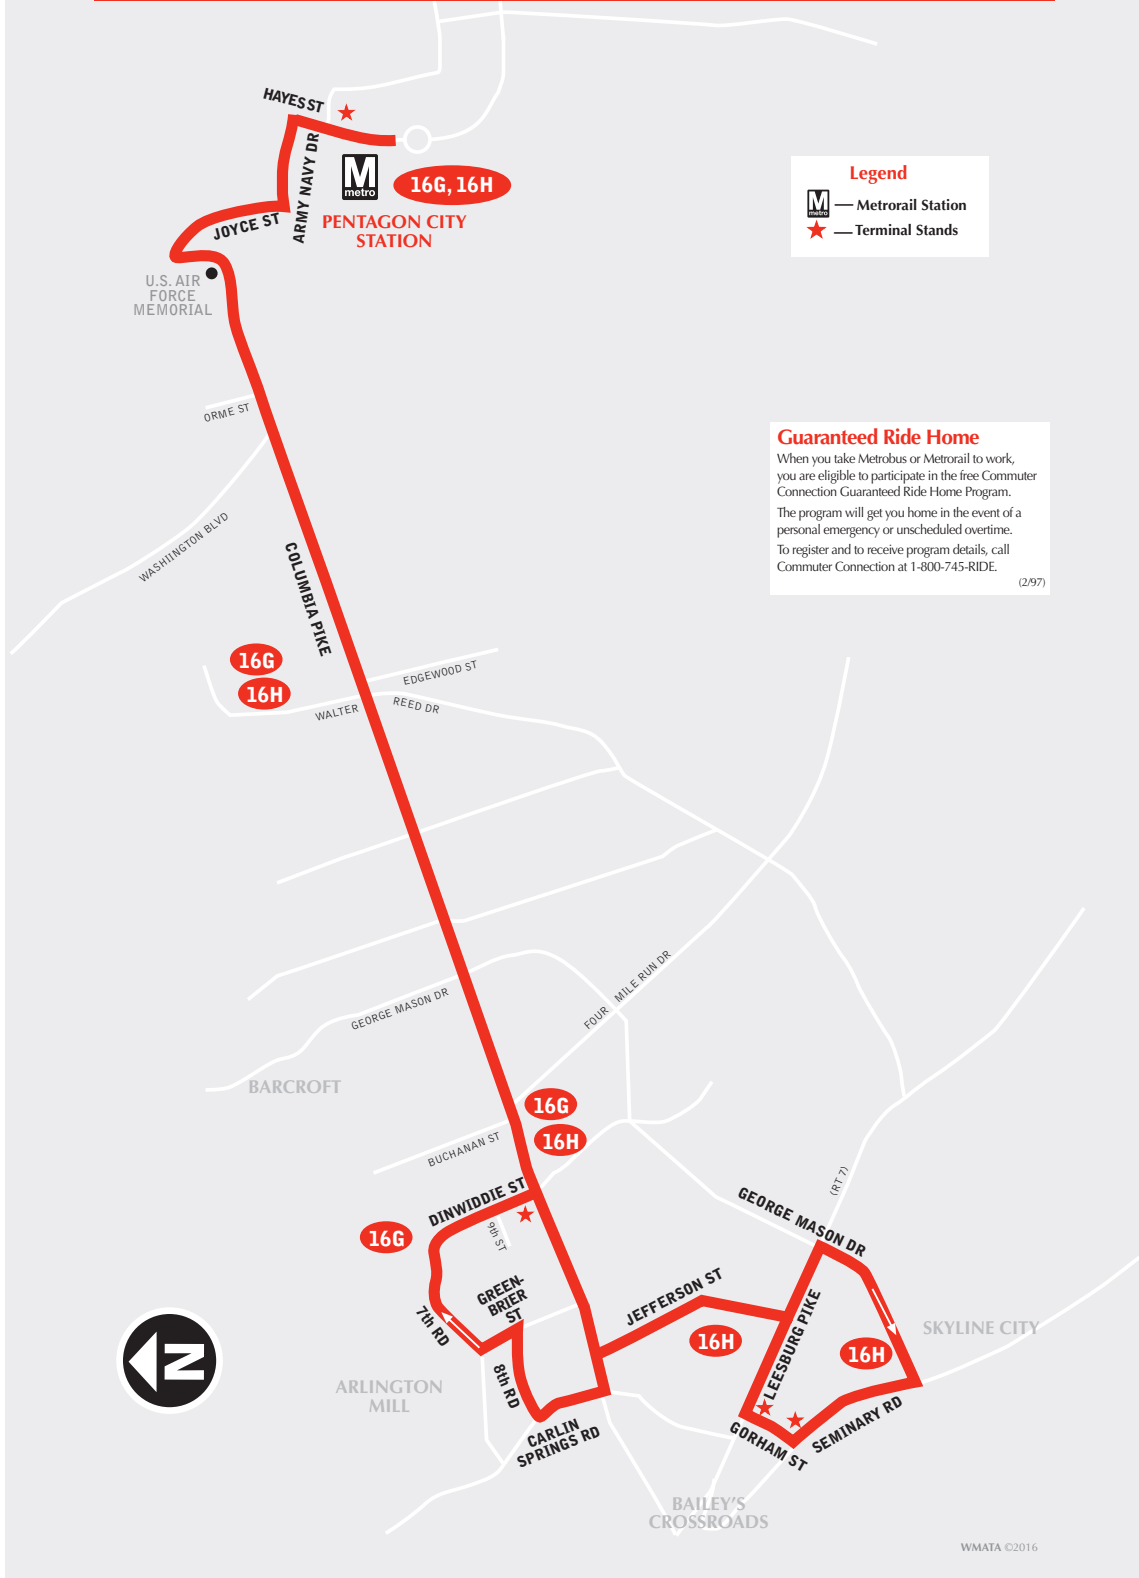

16G,H

Columbia Pike-Pentagon City Line

For route and schedule information
Call 202-637-7000
www.wmata.com

16G,H

Columbia Pike -
Pentagon City Line

▶ Eastbound To Pentagon City station

Monday thru Friday — Lunes a viernes

Route Number	Dinwiddie & 9th Sts. (Arlington Mill)	Leesburg Pike & Crossroads Shopping Center	Jefferson St. & Leesburg Pike	Columbia Pike & S. Four Mile Run Dr.	Columbia Pike & George Mason Dr.	Columbia Pike & Walter Reed Dr.	Columbia Pike & Orme St.	PENTAGON CITY (S. Hayes & 12th Sts)
AM Service — Servicio matutino								
16G	4:59	-	-	5:00	5:02	5:06	5:09	5:15
16G	5:11	-	-	5:12	5:14	5:18	5:21	5:27
16G	5:23	-	-	5:24	5:26	5:30	5:33	5:39
16G	5:35	-	-	5:36	5:38	5:42	5:45	5:51
16G	5:47	-	-	5:48	5:50	5:54	5:57	6:03
16G	5:59	-	-	6:00	6:02	6:06	6:09	6:15
16H	-	5:56	6:01	6:06	6:08	6:12	6:15	6:21
16G	6:11	-	-	6:12	6:14	6:18	6:21	6:27
16H	-	6:08	6:13	6:18	6:20	6:24	6:27	6:33
16G	6:23	-	-	6:24	6:26	6:30	6:33	6:39
16H	-	6:20	6:25	6:30	6:32	6:36	6:39	6:45
16G	6:35	-	-	6:36	6:38	6:42	6:45	6:51
16H	-	6:32	6:37	6:42	6:44	6:48	6:51	6:57
16G	6:47	-	-	6:48	6:50	6:54	6:57	7:03
16H	-	6:44	6:49	6:54	6:56	7:00	7:03	7:09
16G	6:59	-	-	7:00	7:02	7:06	7:09	7:15
16H	-	6:55	7:00	7:06	7:09	7:15	7:20	7:26
16G	7:11	-	-	7:12	7:15	7:21	7:26	7:32
16H	-	7:07	7:12	7:18	7:21	7:27	7:32	7:38
16G	7:23	-	-	7:24	7:27	7:33	7:38	7:44
16H	-	7:19	7:24	7:30	7:33	7:39	7:44	7:50
16G	7:35	-	-	7:36	7:39	7:45	7:50	7:56
16H	-	7:31	7:36	7:42	7:45	7:51	7:56	8:02
16G	7:47	-	-	7:48	7:51	7:57	8:02	8:08
16H	-	7:43	7:48	7:54	7:57	8:03	8:08	8:14
16G	7:59	-	-	8:00	8:03	8:09	8:14	8:20
16H	-	7:55	8:00	8:06	8:09	8:15	8:20	8:26
16G	8:11	-	-	8:12	8:15	8:21	8:26	8:32
16H	-	8:07	8:12	8:18	8:21	8:27	8:32	8:38
16G	8:23	-	-	8:24	8:27	8:33	8:38	8:44
16H	-	8:20	8:25	8:30	8:33	8:38	8:42	8:47
16G	8:35	-	-	8:36	8:39	8:44	8:48	8:53
16H	-	8:32	8:37	8:42	8:45	8:50	8:54	8:59
16G	8:47	-	-	8:48	8:51	8:56	9:00	9:05
16H	-	8:44	8:49	8:54	8:57	9:02	9:06	9:11
16G	8:59	-	-	9:00	9:02	9:07	9:11	9:16
16H	-	8:58	9:03	9:08	9:10	9:15	9:19	9:24
16G	9:15	-	-	9:16	9:18	9:23	9:27	9:32
16H	-	9:15	9:20	9:25	9:27	9:32	9:36	9:41
16G	9:36	-	-	9:37	9:39	9:44	9:48	9:53
16H	-	9:39	9:44	9:49	9:51	9:56	10:00	10:05
16G	10:00	-	-	10:01	10:03	10:08	10:12	10:17
16H	-	10:03	10:08	10:13	10:15	10:20	10:24	10:29
16G	10:24	-	-	10:25	10:27	10:32	10:36	10:41
16H	-	10:27	10:32	10:37	10:39	10:44	10:48	10:53
16G	10:48	-	-	10:49	10:51	10:56	11:00	11:05
16H	-	10:51	10:56	11:01	11:03	11:08	11:12	11:17
16G	11:12	-	-	11:13	11:15	11:20	11:24	11:29
16H	-	11:15	11:20	11:25	11:27	11:32	11:36	11:41
16G	11:36	-	-	11:37	11:39	11:44	11:48	11:53
16H	-	11:39	11:44	11:49	11:51	11:56	12:00	12:05