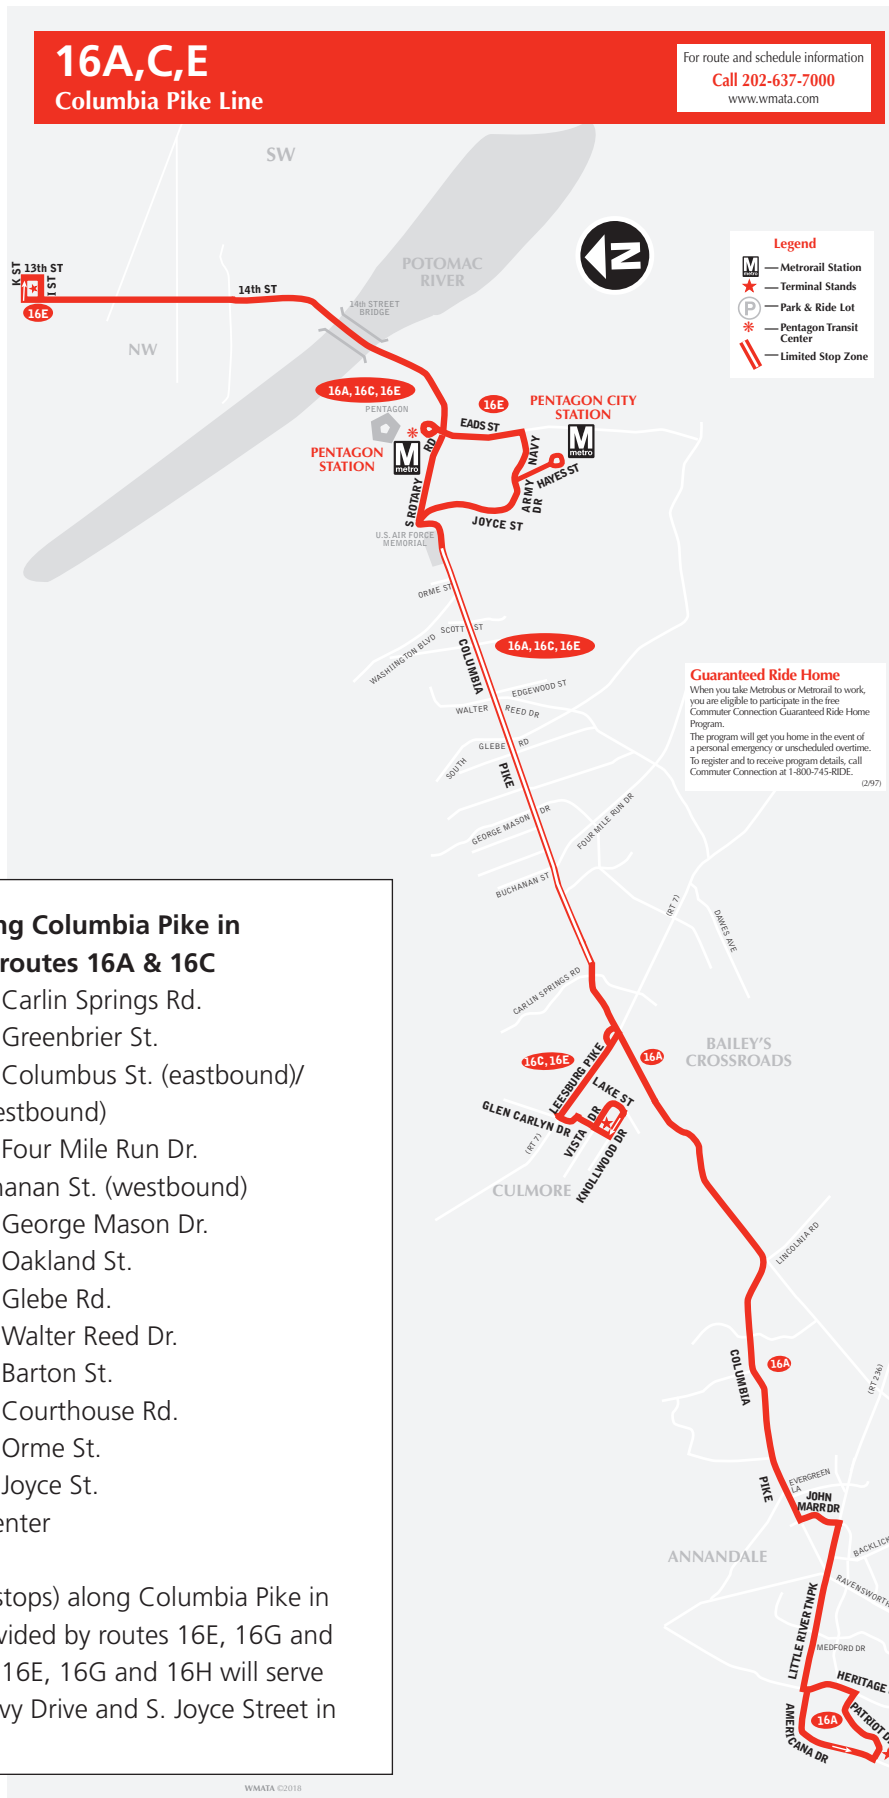

## Columbia Pike Line

metrobus

Serves these locations-  
Brinda servicio a estas ubicaciones

- Annandale (16A)
- Culmore (16C,E)
- Bailey's Crossroads
- U.S. Air Force Memorial
- Pentagon City station (16E)
- Pentagon station
- Franklin Square (16E Only)

### Designated stops along Columbia Pike in Arlington County for routes 16A & 16C

1. Columbia Pike & S. Carlin Springs Rd.
2. Columbia Pike & S. Greenbrier St.
3. Columbia Pike & S. Columbus St. (eastbound)/ S. Dinwiddie St. (westbound)
4. Columbia Pike & S. Four Mile Run Dr. (eastbound)/S. Buchanan St. (westbound)
5. Columbia Pike & S. George Mason Dr.
6. Columbia Pike & S. Oakland St.
7. Columbia Pike & S. Glebe Rd.
8. Columbia Pike & S. Walter Reed Dr.
9. Columbia Pike & S. Barton St.
10. Columbia Pike & S. Courthouse Rd.
11. Columbia Pike & S. Orme St.
12. Columbia Pike & S. Joyce St.
13. Pentagon Transit Center

**Note:** Local service (all stops) along Columbia Pike in Arlington County is provided by routes 16E, 16G and 16H. Routes 16A, 16C, 16E, 16G and 16H will serve all stops along Army Navy Drive and S. Joyce Street in Pentagon City.