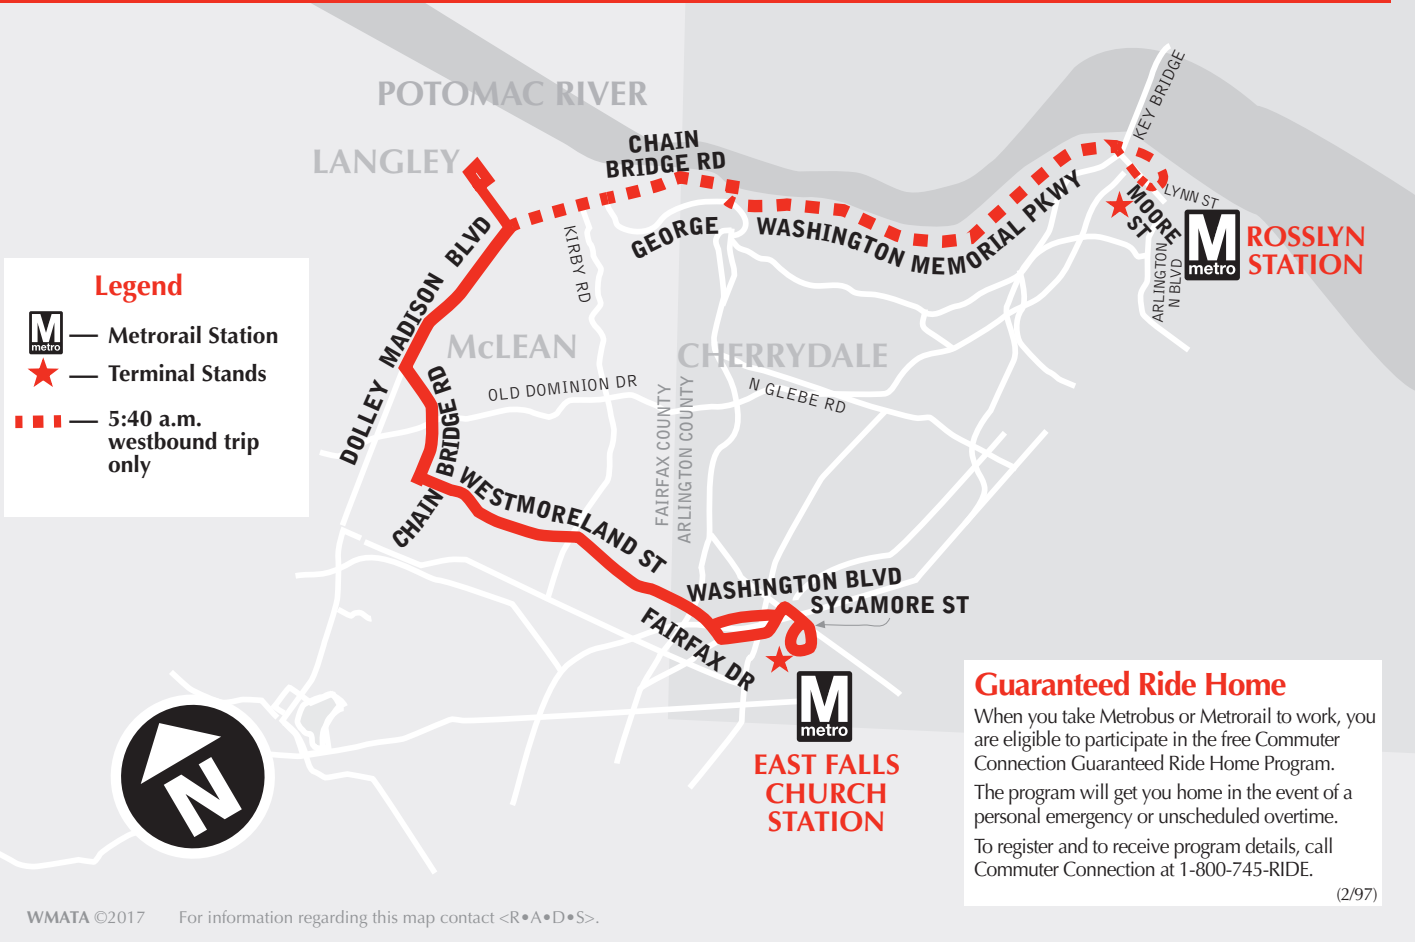

English-Español

Effective 06-25-17

15K

Chain Bridge Road Line

metrobus

Serves these locations-
Brinda servicio a estas ubicaciones

- East Falls Church station
- Westmoreland Street
- McLean
- Langley
- Rosslyn station (5:40 a.m. westbound trip only)

For route and schedule information

Call 202-637-7000

www.wmata.com

KNOW MORE.
KNOW FIRST. metroAlerts
Sign up today at wmata.com/MetroAlerts

15K

Chain Bridge Road Line

► Eastbound to McLean-Langley

Monday thru Friday — Lunes a viernes

Route Number	East Falls Church 	Westmoreland St. & Kirby Rd.	Chain Bridge Rd. & Old Dominion Dr.	LANGLEY
AM Service — Servicio matutino				
15K	5:55	6:03	6:12	6:21
15K	6:25	6:33	6:42	6:51
15K	6:55	7:03	7:12	7:21
15K	7:25	7:33	7:42	7:51
15K	7:55	8:02	8:10	8:19
15K	8:25	8:32	8:40	8:49
PM Service — Servicio vespertino				
15K	3:49	3:57	4:06	4:15
15K	4:19	4:27	4:36	4:45
15K	4:49	4:57	5:06	5:15
15K	5:24	5:32	5:41	5:50
15K	5:59	6:07	6:16	6:25
15K	6:34	6:42	6:51	7:00

► Westbound to East Falls Church station

Monday thru Friday — Lunes a viernes

Route Number	Rosslyn 	Dolley Madison Blvd. & Kirby Rd.	Langley	Chain Bridge Rd. & Old Dominion Dr.	Westmoreland St. & Kirby Rd.	EAST FALLS CHURCH 
AM Service — Servicio matutino						
15K	5:40	5:45	5:51	5:59	6:07	6:13
15K	-	-	6:21	6:29	6:37	6:43
15K	-	-	6:51	6:59	7:07	7:13
15K	-	-	7:21	7:29	7:37	7:43
15K	-	-	7:51	7:59	8:07	8:13
15K	-	-	8:19	8:27	8:35	8:41
PM Service — Servicio vespertino						
15K	-	-	3:15	3:25	3:33	3:39
15K	-	-	3:45	3:55	4:03	4:09
15K	-	-	4:15	4:25	4:33	4:39
15K	-	-	4:45	4:55	5:03	5:09
15K	-	-	5:15	5:25	5:33	5:39
15K	-	-	5:50	6:00	6:08	6:14
15K	-	-	6:25	6:35	6:43	6:49