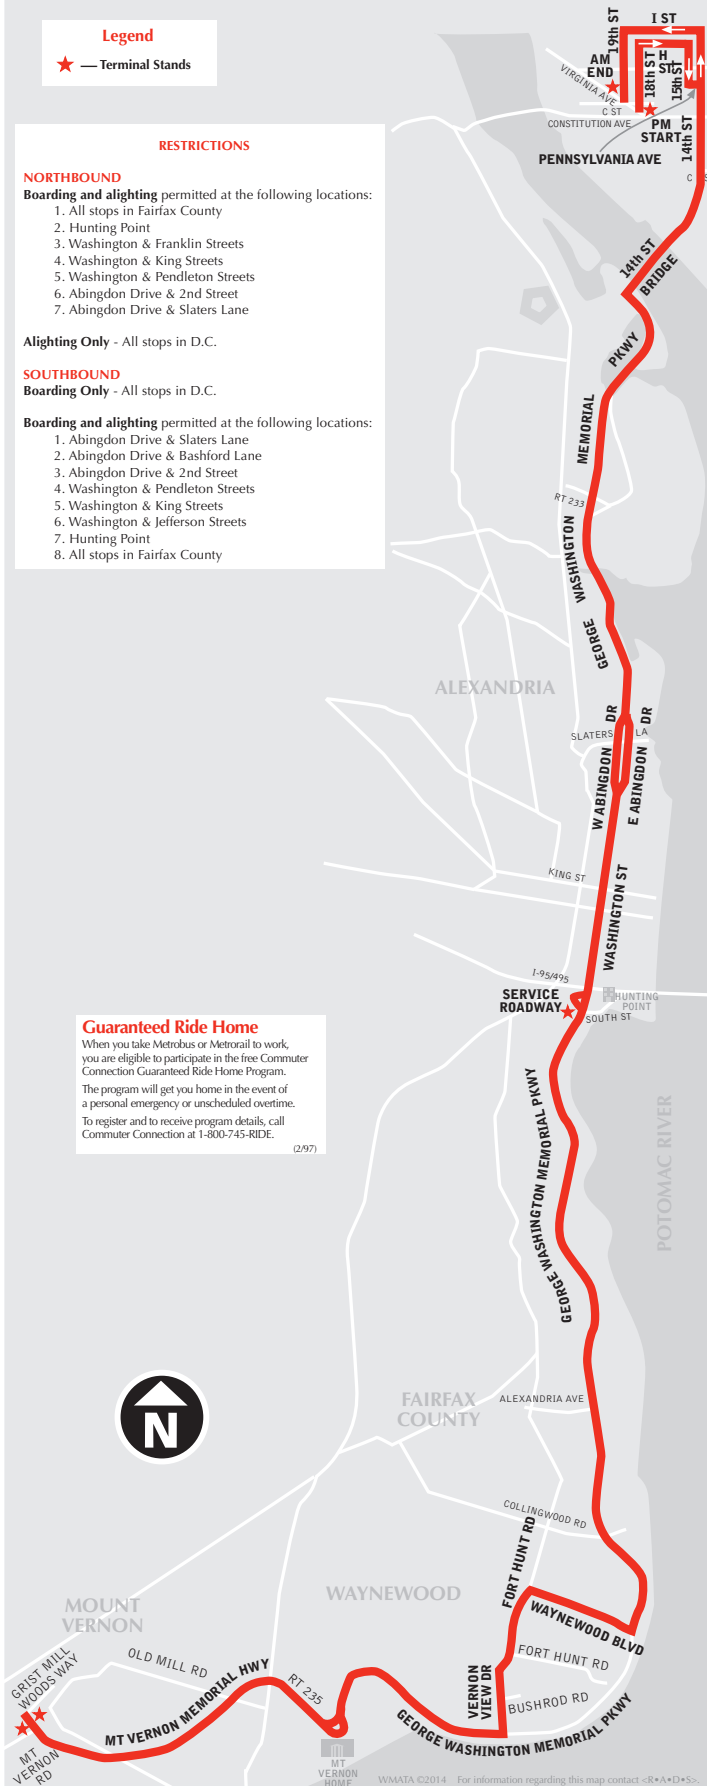

11Y

Mount Vernon Express Line

For route and schedule information

Call 202-637-7000

www.wmata.com

Legend

★ — Terminal Stands

RESTRICTIONS

NORTHBOUND

Boarding and alighting permitted at the following locations:

Alighting Only - All stops in D.C.

SOUTHBOUND

Boarding Only - All stops in D.C.

Boarding and alighting permitted at the following locations:

Guaranteed Ride Home

Fares for senior/disabled customers

Senior citizens 65 and older, people with disabilities and customers with a Medicare card may ride for half the regular fare. On Metrorail, use a senior/disabled farecard or SmarTrip® card. On Metrobus, use a senior/disabled bus pass or SmarTrip® card or show your Metro ID or Medicare card and pay the senior/disabled fare. For more information about qualifying for a Metro ID and buying senior/disabled farecards, SmarTrip® cards and passes, please visit wmata.com or call 202-637-7000 (TTY 202-638-3780).

Tarifas para clientes de edad/discapacitados

Los ciudadanos mayores, de 65 años o más, las personas con discapacidades y los clientes con tarjeta Medicare pueden viajar por la mitad de la tarifa regular. En Metrorail, use la tarjeta de viaje para personas de edad/discapacitadas o la tarjeta SmarTrip®. En Metrobus, use el pase para ómnibus para personas de edad/discapacitadas o la tarjeta SmarTrip® o exhiba su identificación de Metro o tarjeta Medicare y pague la tarifa para personas de edad/discapacitadas. Para obtener más información acerca de la calificación para obtener la identificación de Metro y la compra de tarjetas de viaje para personas de edad/discapacitadas, tarjetas SmarTrip® y pases, por favor visite wmata.com o llame al 202-637-7000 (TTY 202-638-3780).

(04/15/12)