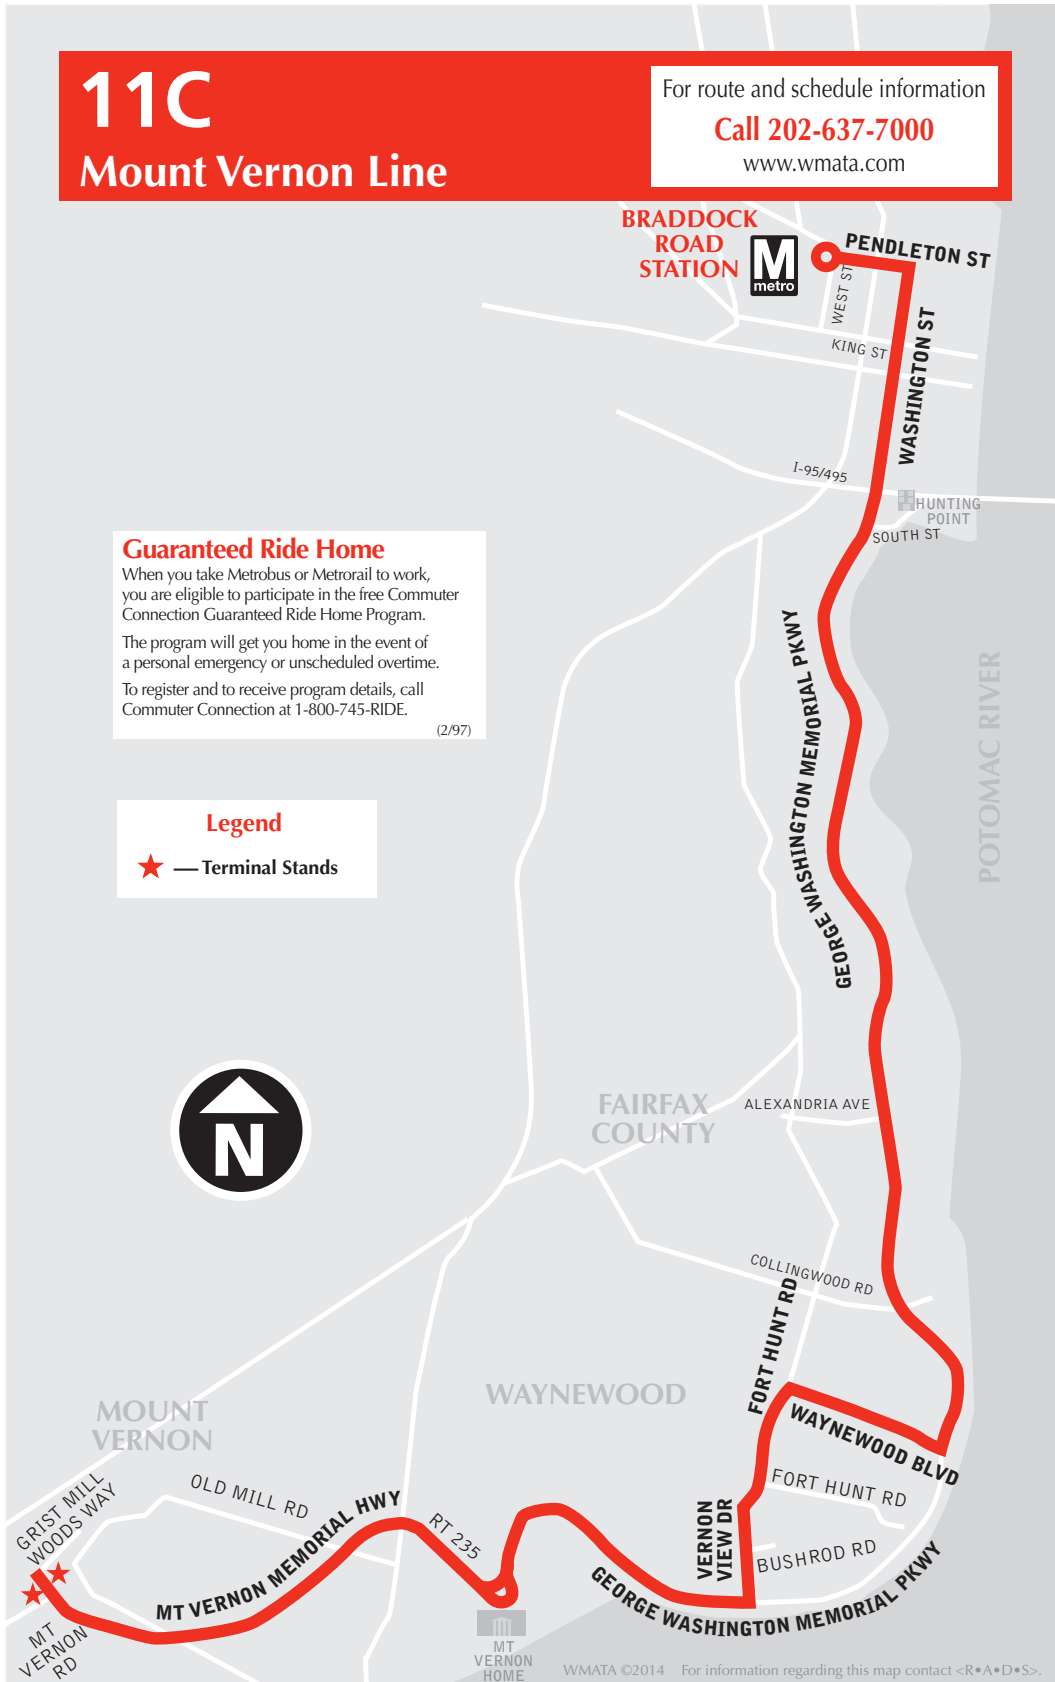

English-Español

Effective 12-26-21

11C

Mt. Vernon Line

metrobus

Serves these locations-
Brinda servicio a estas ubicaciones

- Mount Vernon
- Waynewood
- George Washington Memorial Parkway
- Hunting Point
- Downtown Alexandria

▶ **Northbound To Braddock Road Station**

Monday thru Friday — De Lunes a viernes

Route Number	Mt. Vernon Memorial Hwy. & Grist Mill Woods Way	Mt. Vernon Memorial Hwy. & Old Mill Rd.	Vernon View Dr. & Bushrod Rd.	George Washington Pkwy. & Alexandria Ave.	Hunting Point	Washington & King Sts.	BRADDOCK ROAD 
AM Service — Servicio matutino							
11C	5:15	5:20	5:27	5:39	5:46	5:53	6:00
11C	5:45	5:50	5:57	6:09	6:16	6:23	6:30
11C	6:15	6:20	6:27	6:39	6:46	6:53	7:00
11C	6:45	6:50	6:57	7:09	7:16	7:23	7:30
11C	7:15	7:20	7:27	7:39	7:46	7:53	8:00
11C	7:45	7:50	7:57	8:09	8:16	8:23	8:30
11C	8:15	8:20	8:27	8:39	8:46	8:53	9:00

On five Federal holidays, Juneteenth, Columbus Day, Veterans' Day, Martin Luther King, Jr. Day, and Presidents' Day, this route will have no service.

Esta ruta no prestará servicio durante los cinco días festivos de Juneteenth, Columbus Day, Veterans Day, Martin Luther King Jr. Day, y Presidents' Day.

▶ **Southbound To Mount Vernon**

Monday thru Friday — De Lunes a viernes

Route Number	Braddock Road 	Washington & King Sts.	Hunting Point	George Washington Pkwy. & Alexandria Ave.	George Washington Pkwy. & Vernon View Dr.	Mt. Vernon Memorial Hwy. & Old Mill Rd.	Mt. Vernon Memorial Hwy. & Grist Mill Woods Way (MOUNT VERNON)
PM Service — Servicio vespertino							
11C	4:00	4:06	4:13	4:20	4:30	4:35	4:40
11C	4:30	4:36	4:43	4:50	5:00	5:05	5:10
11C	5:00	5:06	5:13	5:20	5:30	5:35	5:40
11C	5:30	5:36	5:43	5:50	6:00	6:05	6:10
11C	6:00	6:06	6:13	6:20	6:30	6:35	6:40
11C	6:30	6:36	6:43	6:50	7:00	7:05	7:10
11C	7:00	7:06	7:13	7:20	7:30	7:35	7:40