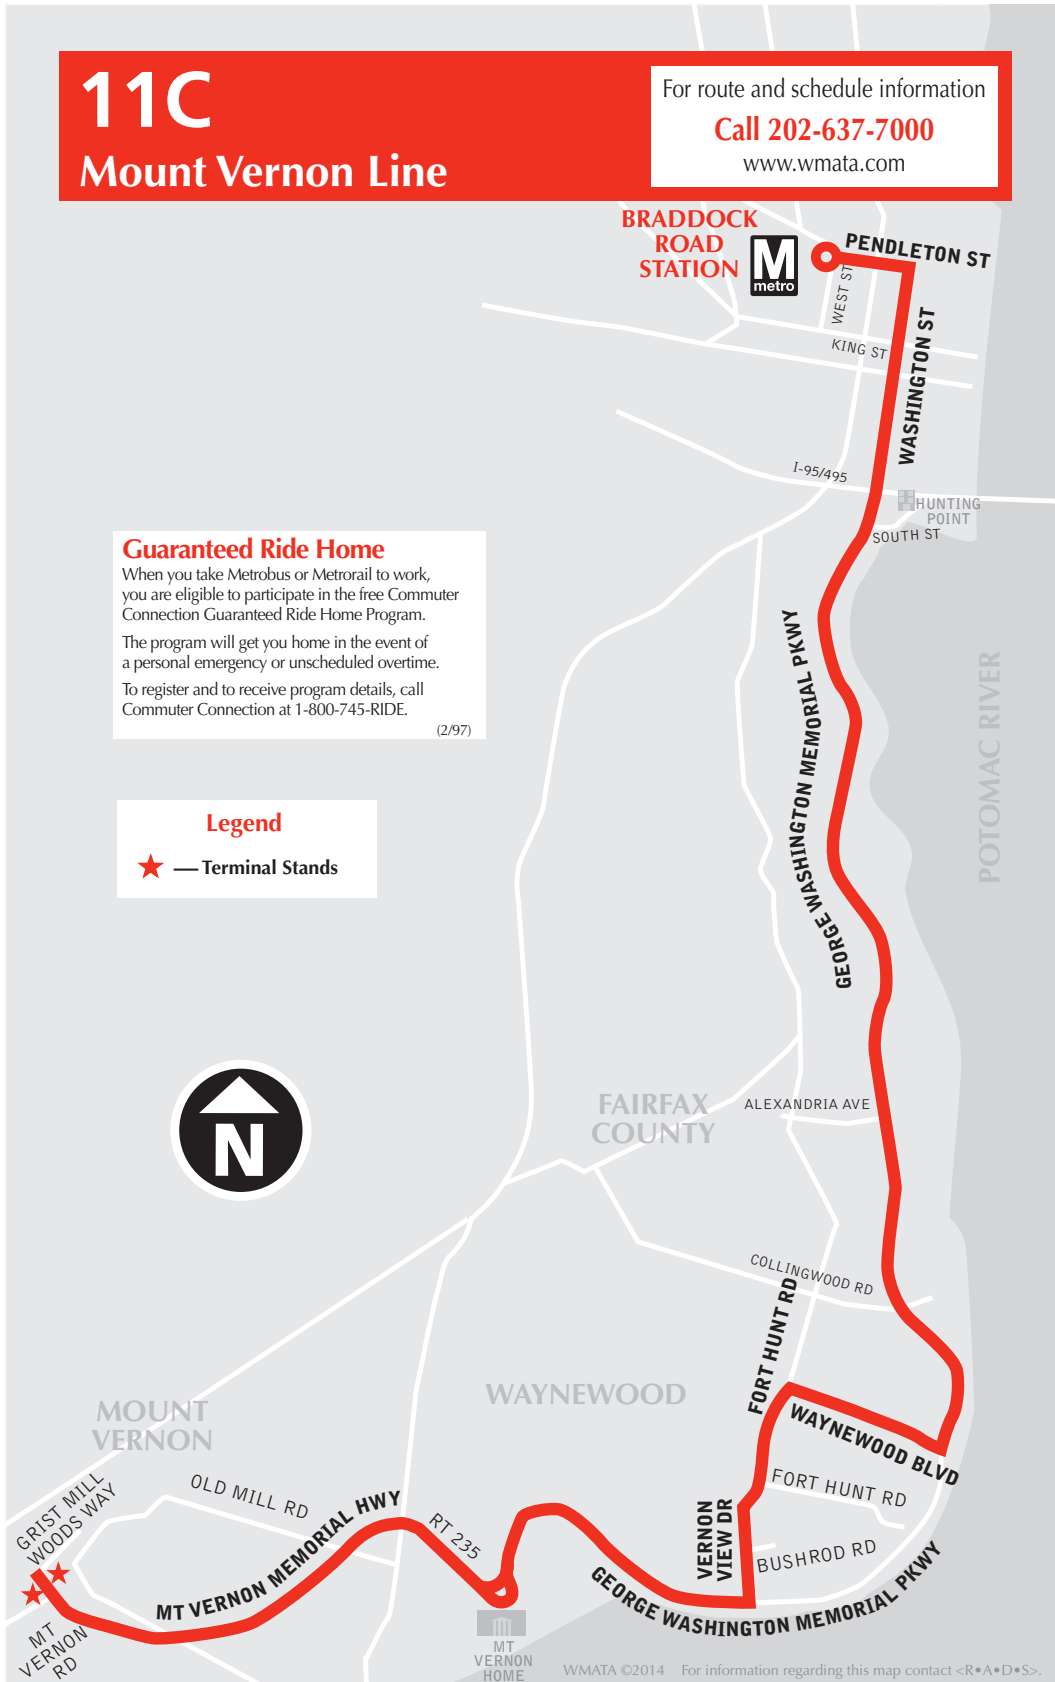

11C

Mt. Vernon Line

Effective Sunday, September 5, 2021

A partir del domingo, 5 de septiembre de 2021

11C Mount Vernon Line

For route and schedule information

Call 202-637-7000

www.wmata.com

Guaranteed Ride Home

When you take Metrobus or Metrorail to work, you are eligible to participate in the free Commuter Connection Guaranteed Ride Home Program.

The program will get you home in the event of a personal emergency or unscheduled overtime.

To register and to receive program details, call Commuter Connection at 1-800-745-RIDE.

(2/97)

Legend

★ — Terminal Stands

WMATA ©2014 For information regarding this map contact <R*A*D*S>.