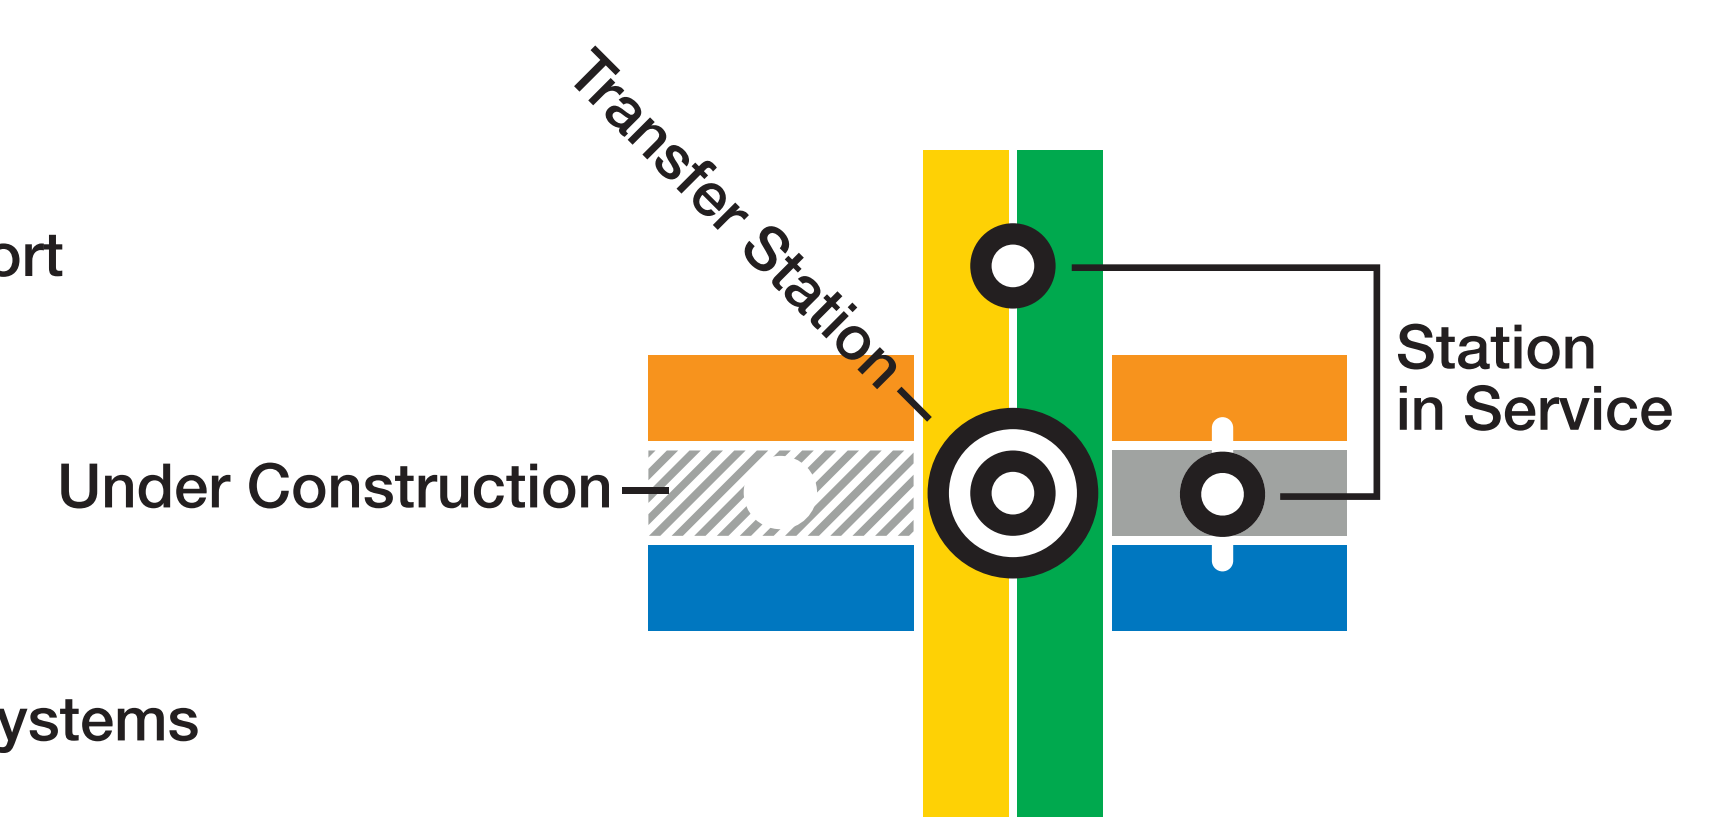

Legend

- **RD** Red Line • Glenmont / Shady Grove
- **OR** Orange Line • New Carrollton / Vienna
- **BL** Blue Line • Franconia-Springfield / Largo Town Center
- **GR** Green Line • Branch Ave / Greenbelt
- **YL** Yellow Line • Huntington / Greenbelt
- **SV** Silver Line • Wiehle-Reston East / Largo Town Center

Station Features

- Bus to Airport
- Parking
- Hospital
- Airport

Connecting Rail Systems