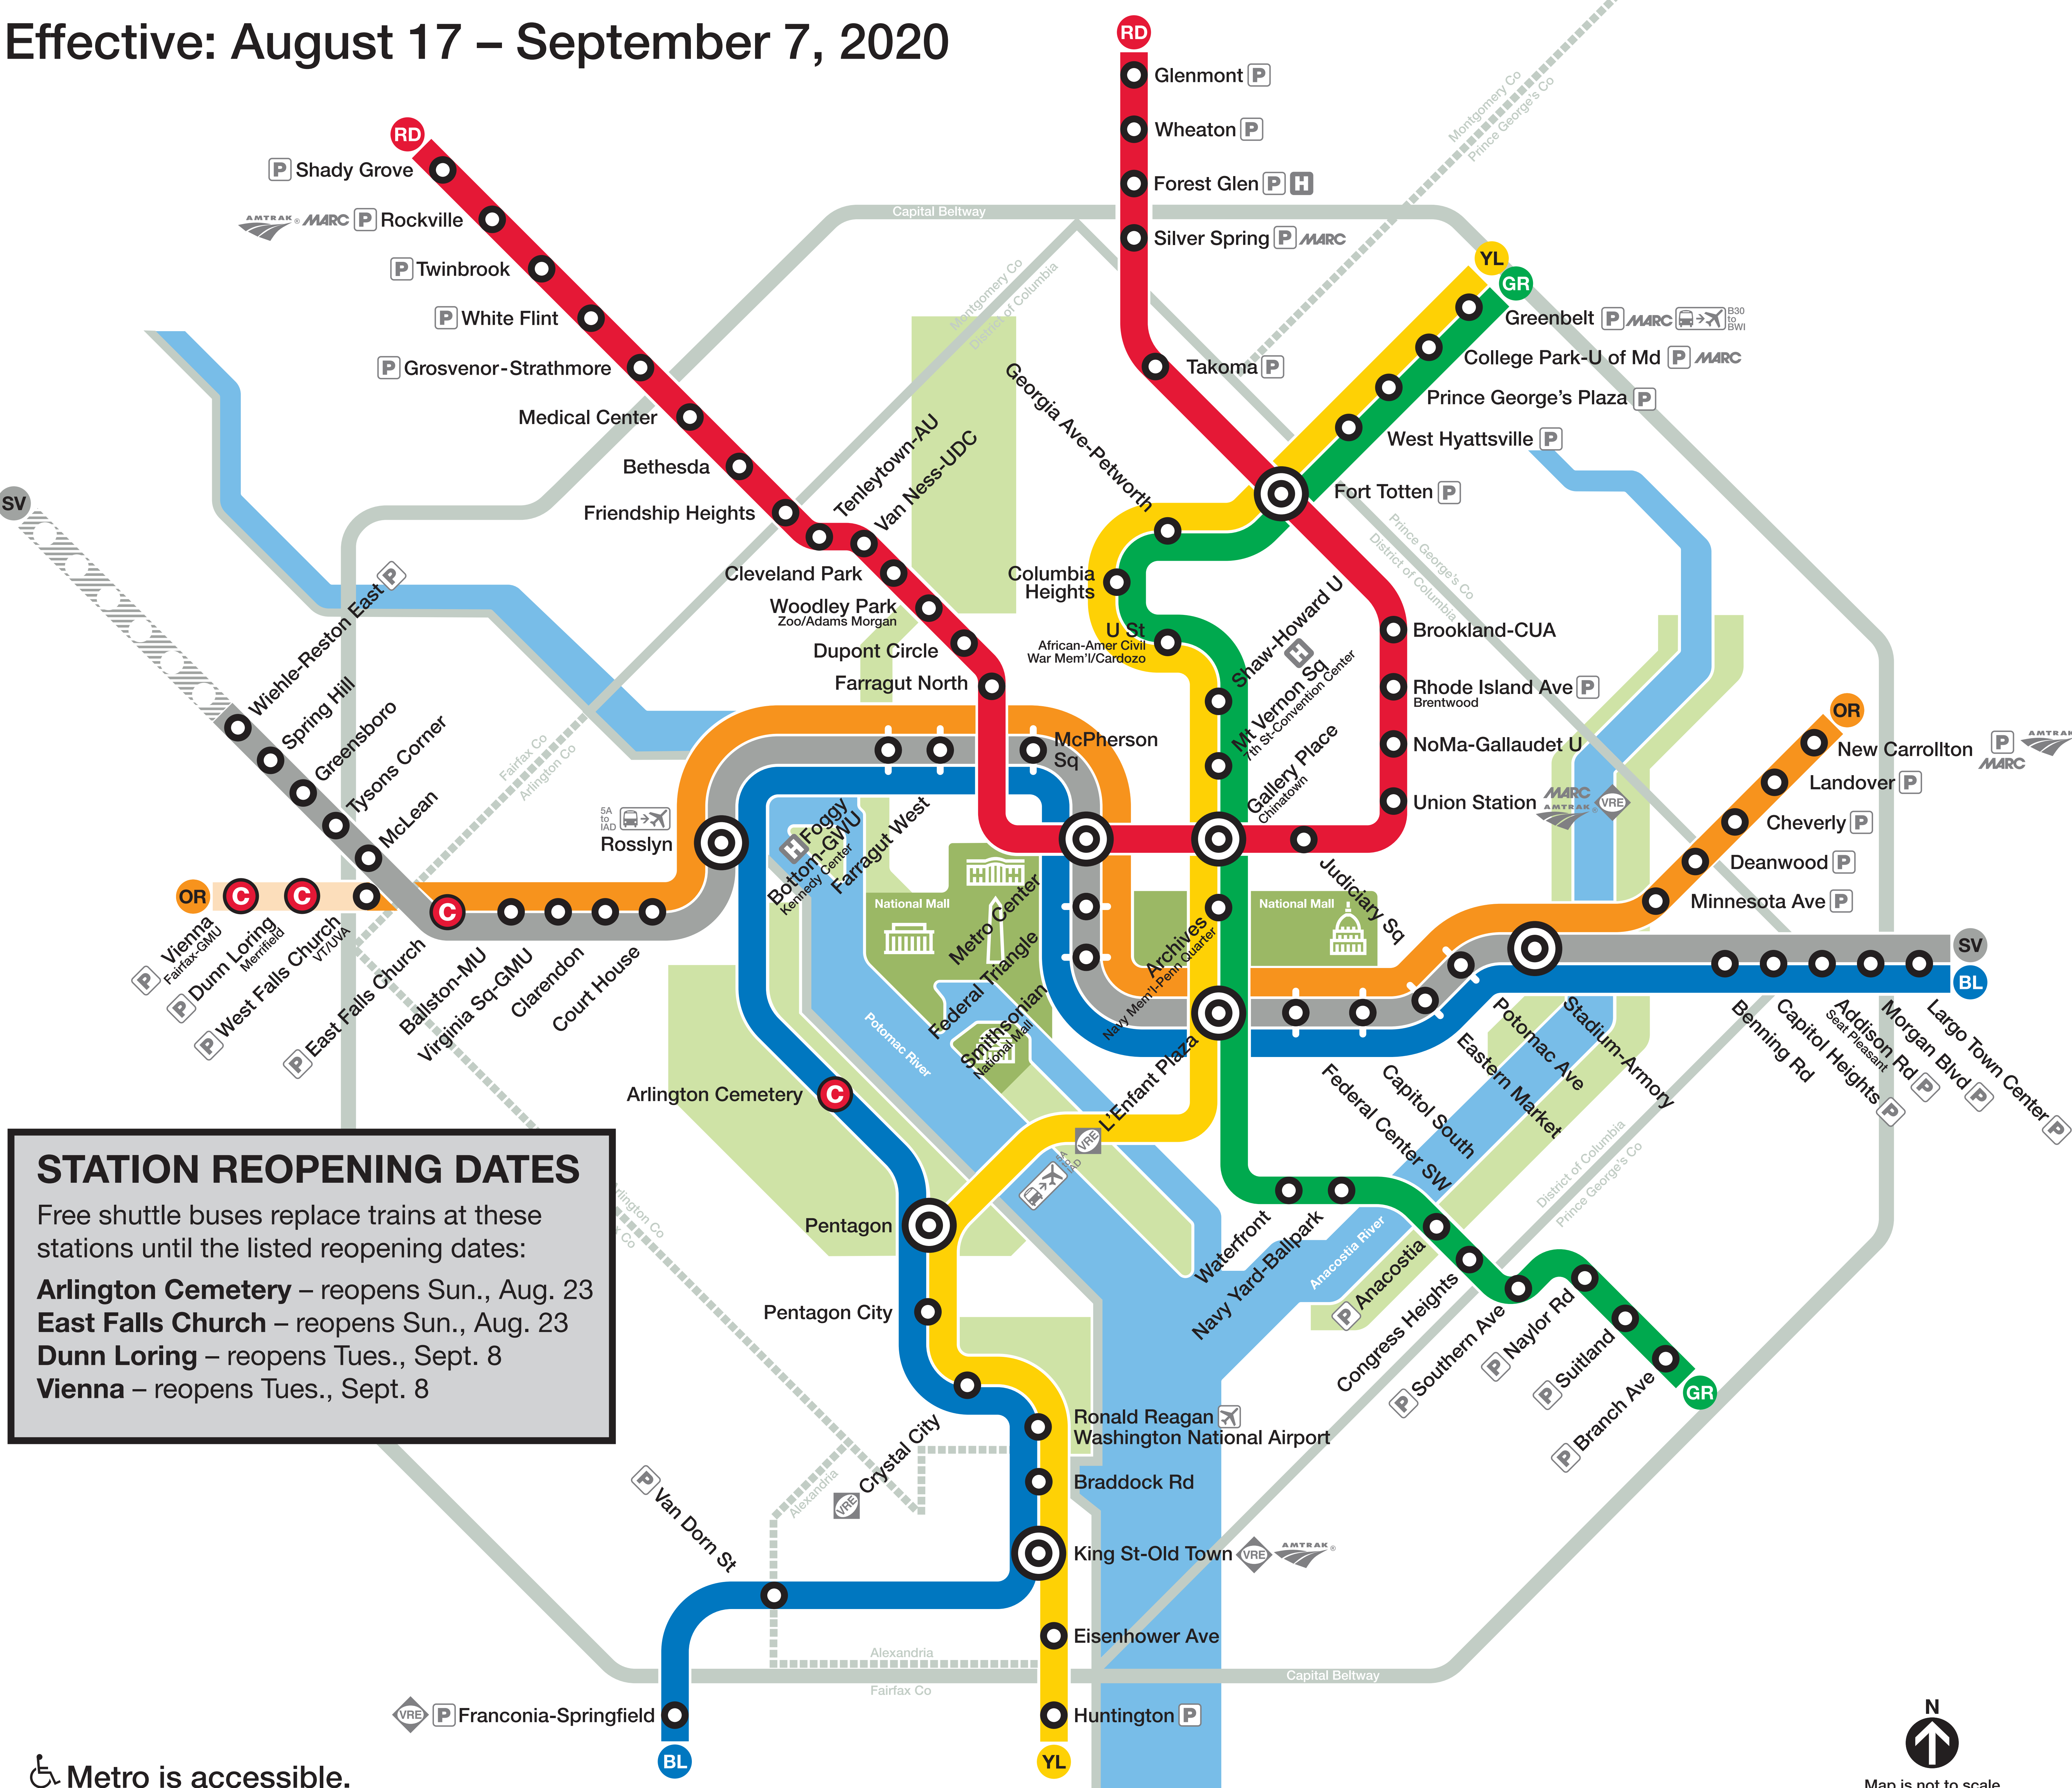

Effective: August 17 – September 7, 2020