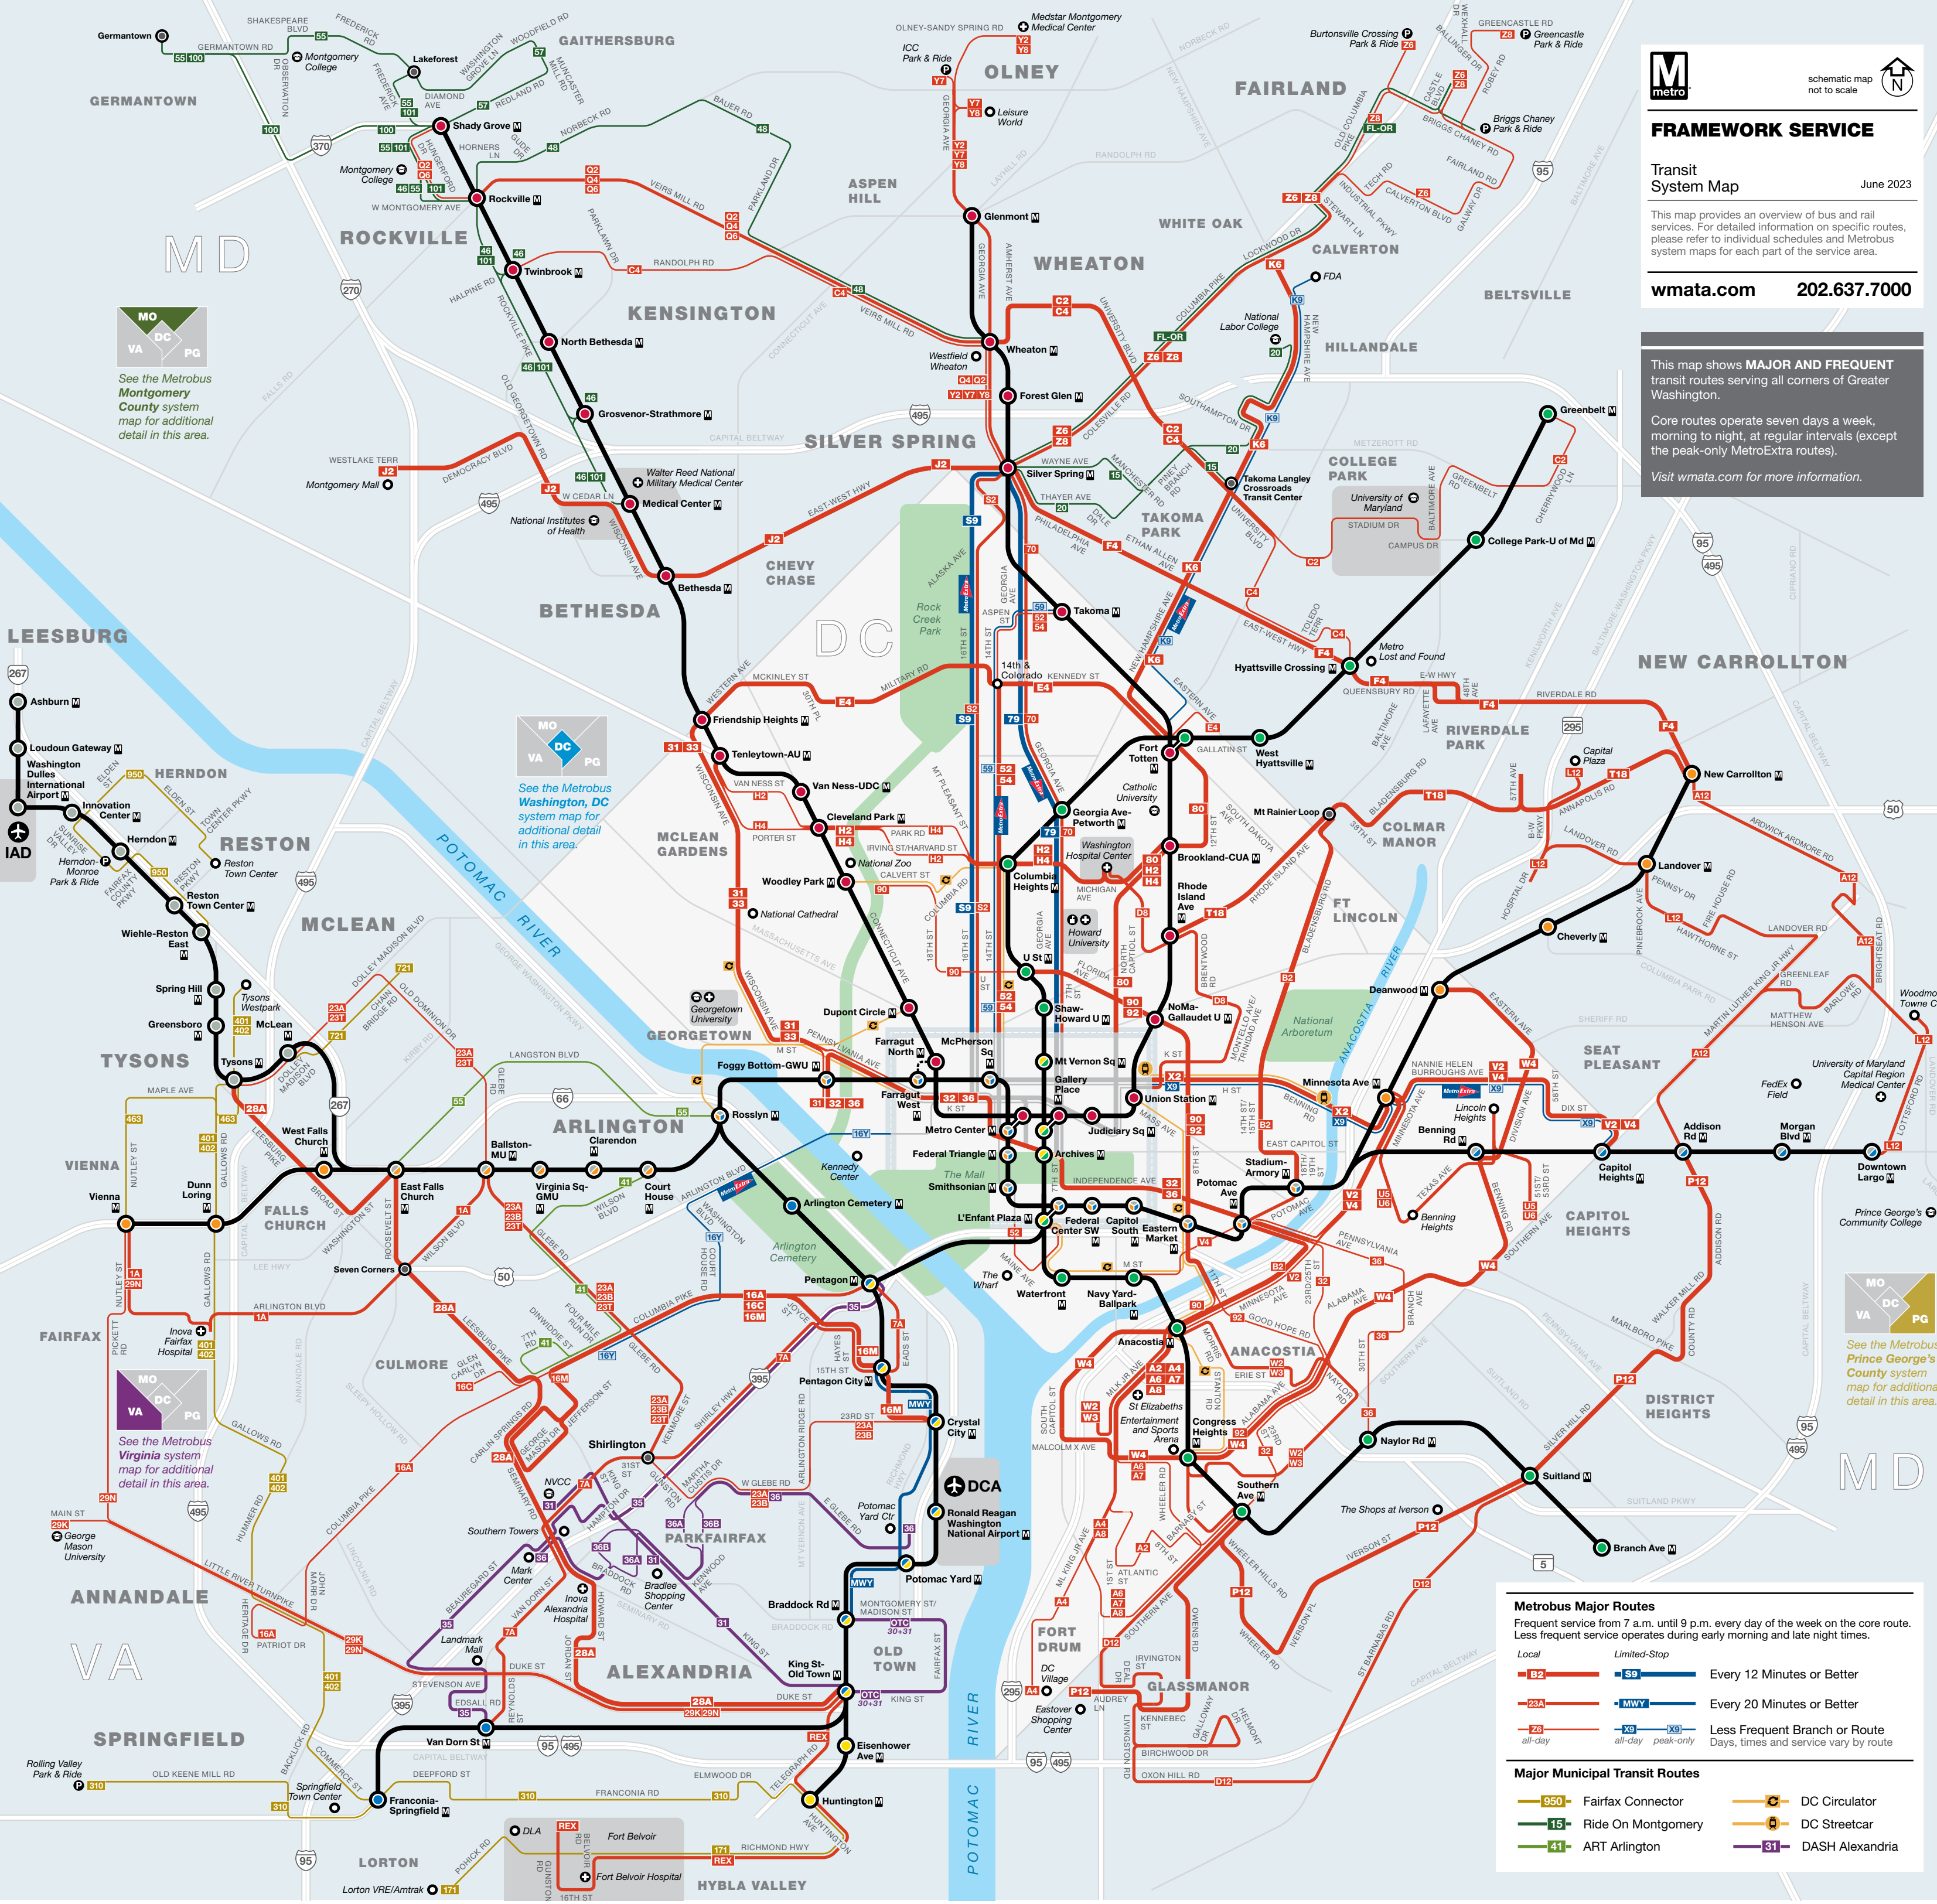

FRAMEWORK SERVICE

Transit System Map June 2023

wmata.com 202.637.7000

BUS CONNECTIONS IN VIRGINIA

Metro Station	Lines	Bus Connections
Arlington Cemetery		No bus service
Ashburn		LCT: 331, 332, 341, 342, 343, 344, 351, 371, 372, 373, 374, 375, 391
Ballston-MU		1A, 1B, 2A, 10B, 22A, 23A, 23B, 23T, 24B, 38B
Braddock Rd		10A, 10B, MWY
Clarendon		38B ART: 41, 42, 77
Court House		4B, 38B ART: 41, 43, 45, 77
Crystal City		16M, 23A, 23B, MWY ART: 43; FC: 599
Dunn Loring		1B, 1C, 2A, 2B, 38B ART: 42, 87
East Falls Church		2A, 3F, 3Y, 26A, 26B ART: 52, 55; FC: 715, 803
Eisenhower Ave		NH2, REX DASH: 32
Franconia-Springfield		FC: 231, 232, 301, 305, 306, 308, 310, 312, 322, 334, 335, 340, 341, 350, 351, 371, 372, 373, 401, 402, 494
Greensboro		No bus service
Herndon		FC: 553, 901, 921, 924, 927, 950, 951, 952, 954, RIBS 2
Huntington		10A, REX
Innovation Center		FC: 552, 937, 951, 983 LCT: 320, 321, 322, 323
King St-Old Town		28A, 29B, 29N, NH2, REX DASH: OTC: 30, 31, 32, 53, 102
Loudoun Gateway		LCT: 333, 381, 382
McLean		23A, 23T FC: 450 (operates seasonally for West Page Flow Center events), 703, 721, 722, 724
Pentagon		7A, 7M, 8W, 10A, 16A, 16C, 16E, 17B, 17G, 17L, 17M, 18G, 18A, 18P, 21C, 22A, 22F, 29B, 29G ART: 42, 87 DASH: 35, 103, 104 FC: 303, 304, 306, 308, 598, 599 ART: 41, 42, 75
Pentagon City		7A, 10A, 16E, 16M, 22A, MWY ART: 42, 87 (Sat/Sun only) FC: 599
Potomac Yard		MWY DASH: 33, 34, 36A/B
Reston Town Center		FC: 552, 553, 805, 950, 951, 952, RIBS 1, 2, 3, 4, 5 LCT: 312
Ronald Reagan Washington Nat'l Airport		No bus service
Rosslyn		4B, 38B ART: 43, 45, 55; Circ
Spring Hill		FC: 424, 432, 494, 495, 574
Tysons		28A FC: 401, 402, 423, 424, 462, 463, 721
Van Dorn St		7A DASH: 30, 32, 35 FC: 109, 231, 232, 321, 322
Vienna		1A, 2B, 29N FC: 451, 463, 466, 621, 622, 623, 624, 630, 631, 632, 634, 640, 641, 642, 650, 651, 652, 650, 658 CUE: Green, Gold
Virginia Square-GMU		ART: 41, 42, 75
Washington Dues Int'l Airport		FC: 952, 983
West Falls Church		28A FC: 703
Wiehle-Reston East		FC: 507, 552, 557, 558, 951, 952, RIBS 1, 2, 3,

KNOW MORE. KNOW FIRST. metroAlerts

Sign up today at wmata.com/MetroAlerts

The convenient way to pay!

Use a SmartTrip® card to pay to ride Metrorail and Metrobus.

A SmartTrip® card costs only $2 and you can store up to $300 in value on it.

Buy a SmartTrip® card at any Metrorail station, Metro sales office or online at wmata.com.

¡La manera más conveniente de pagar!

Una tarjeta SmartTrip® para pagar su pasaje de Metrorail y Metrobus.

La tarjeta SmartTrip® tiene un costo de solamente $2 y puede almacenar hasta un valor de $300.

Compre la tarjeta SmartTrip® en cualquier estación de Metro, oficina de ventas del Metro o en la página de Internet wmata.com.