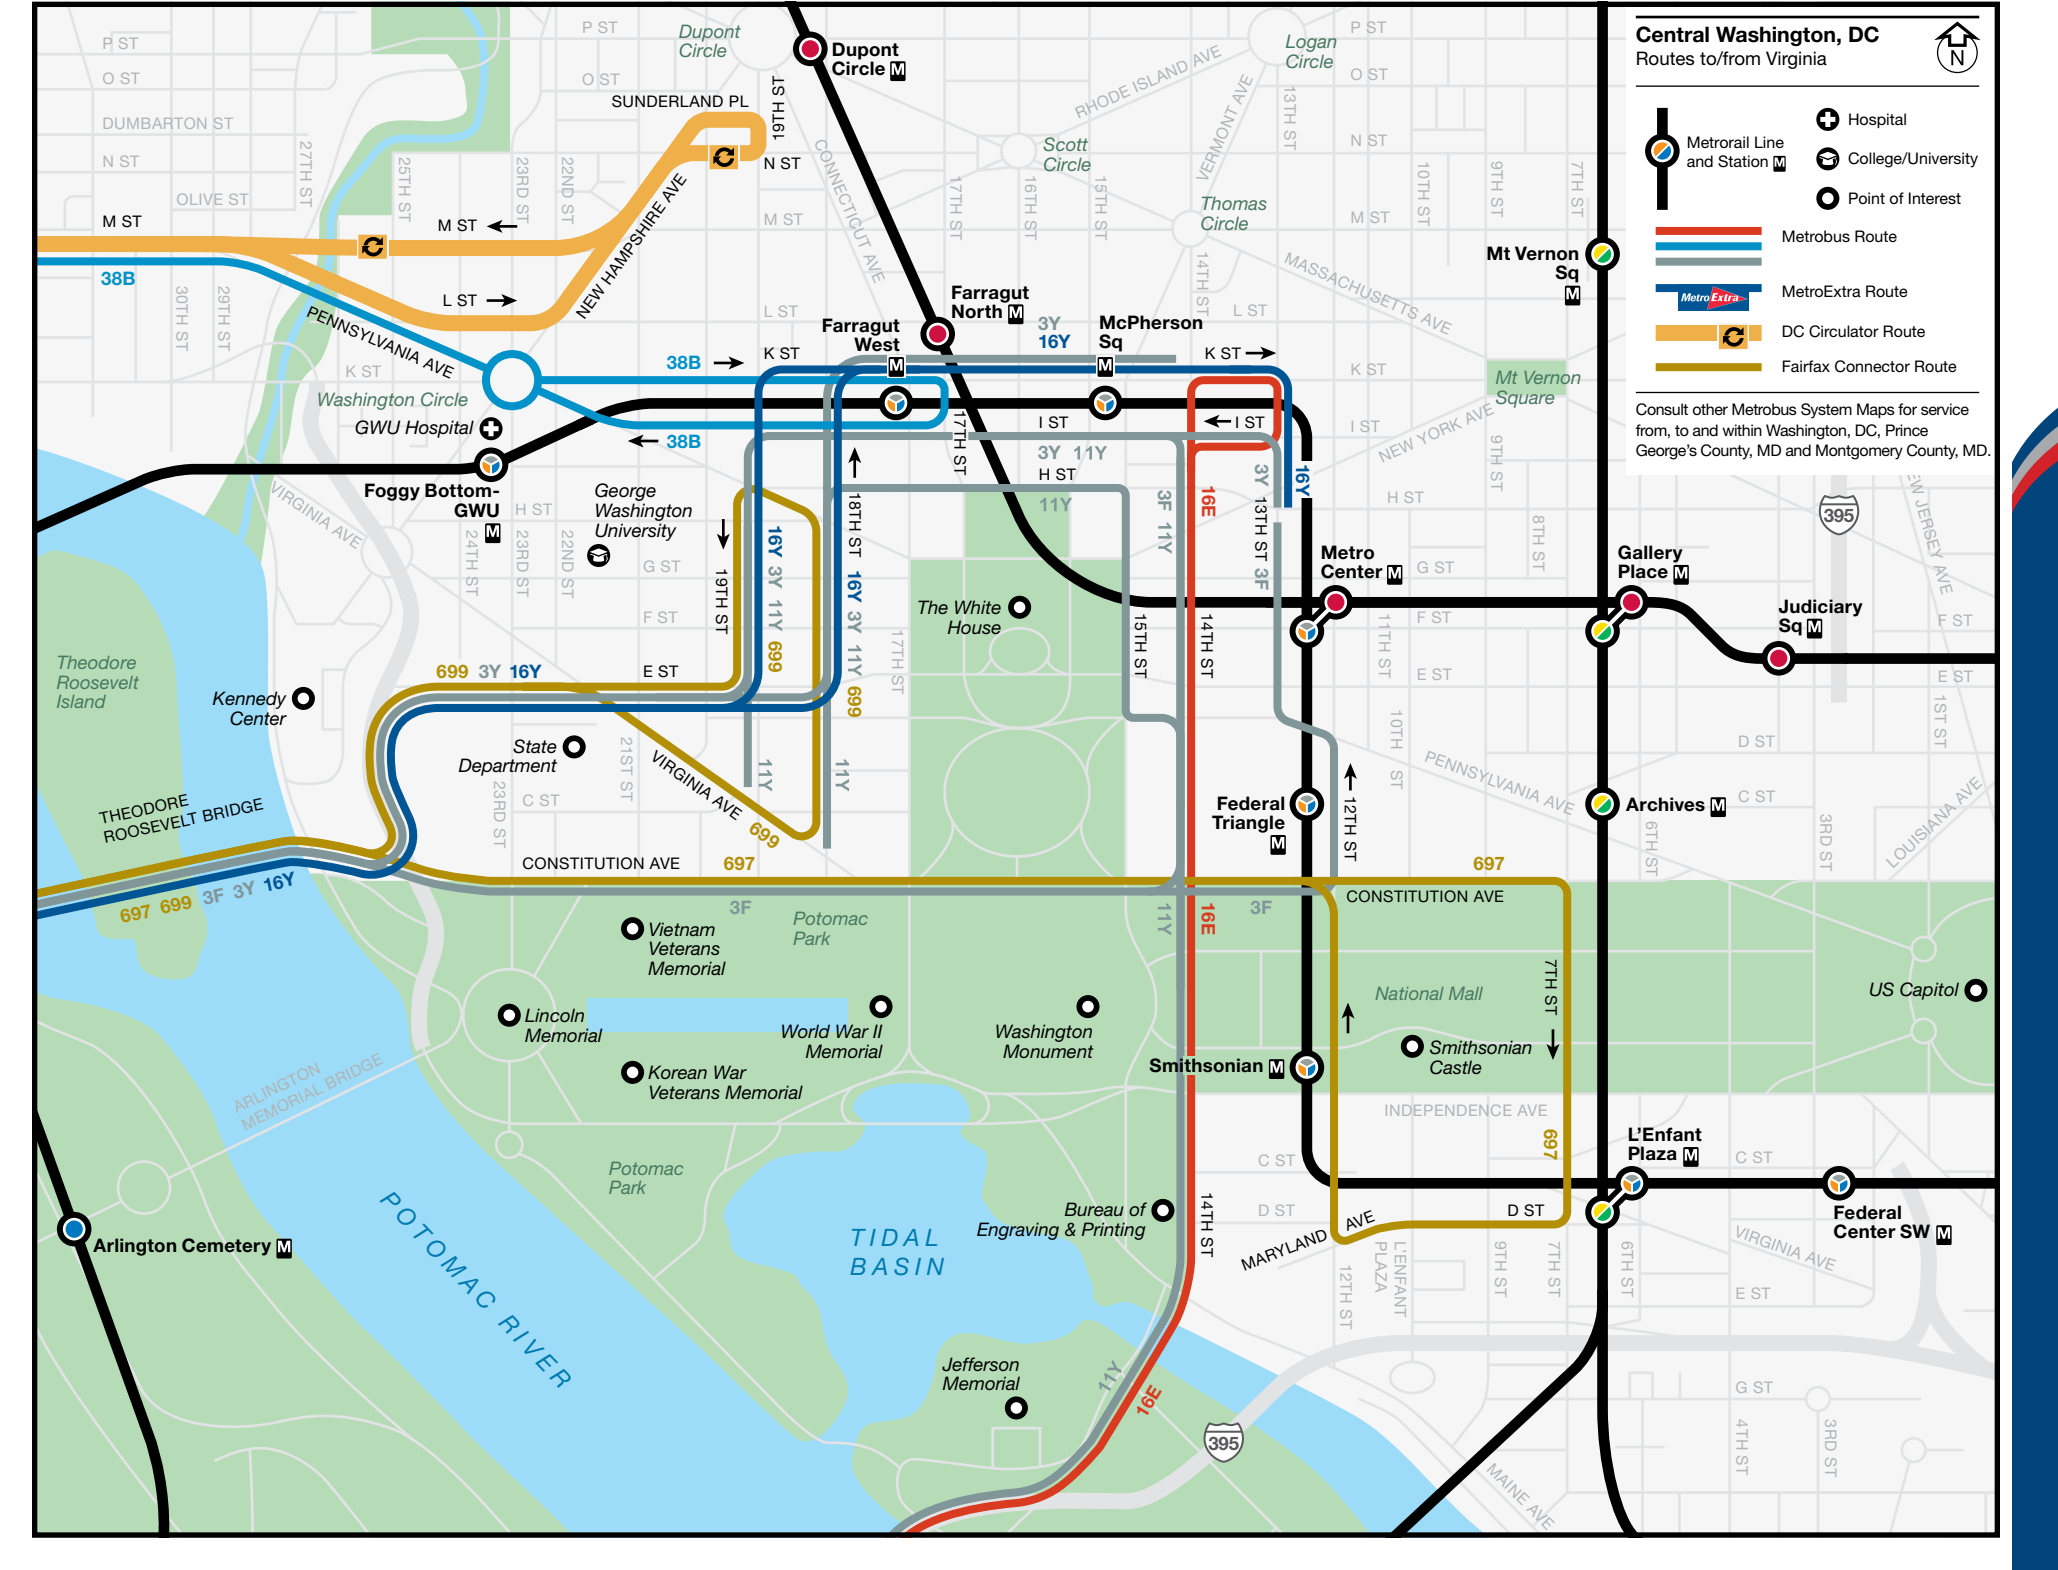

REAL TIME!

Metro offers tools for up-to-the-minute service updates. Visit wmata.com to learn more about busETA, metroAlerts, and other real-time resources.

busETA metroAlerts

INFORMATION

For info on Metro routes, schedules, and fares, visit us online or call:

wmata.com 202.637.7000
202.638.3780 TTY

LOCAL TRANSIT SYSTEMS

Fairfax Connector
fairfaxconnector.com | 703.339.7200

DASH - Alexandria Transit
dashbus.com | 703.746.3274

ART - Arlington Transit
arlingtontransit.com | 703.228.7433

City of Fairfax CUE Bus
fairfaxva.gov | 703.385.7859

DC Circulator
dccirculator.com | 202.671.2020

Washington Metropolitan Area Transit Authority
600 Fifth St NW
Washington, DC 20001

Metrobus System Map

VIRGINIA

Includes Bus and Rail service provided by Metro and local transit systems.

EFFECTIVE SEPTEMBER 2022